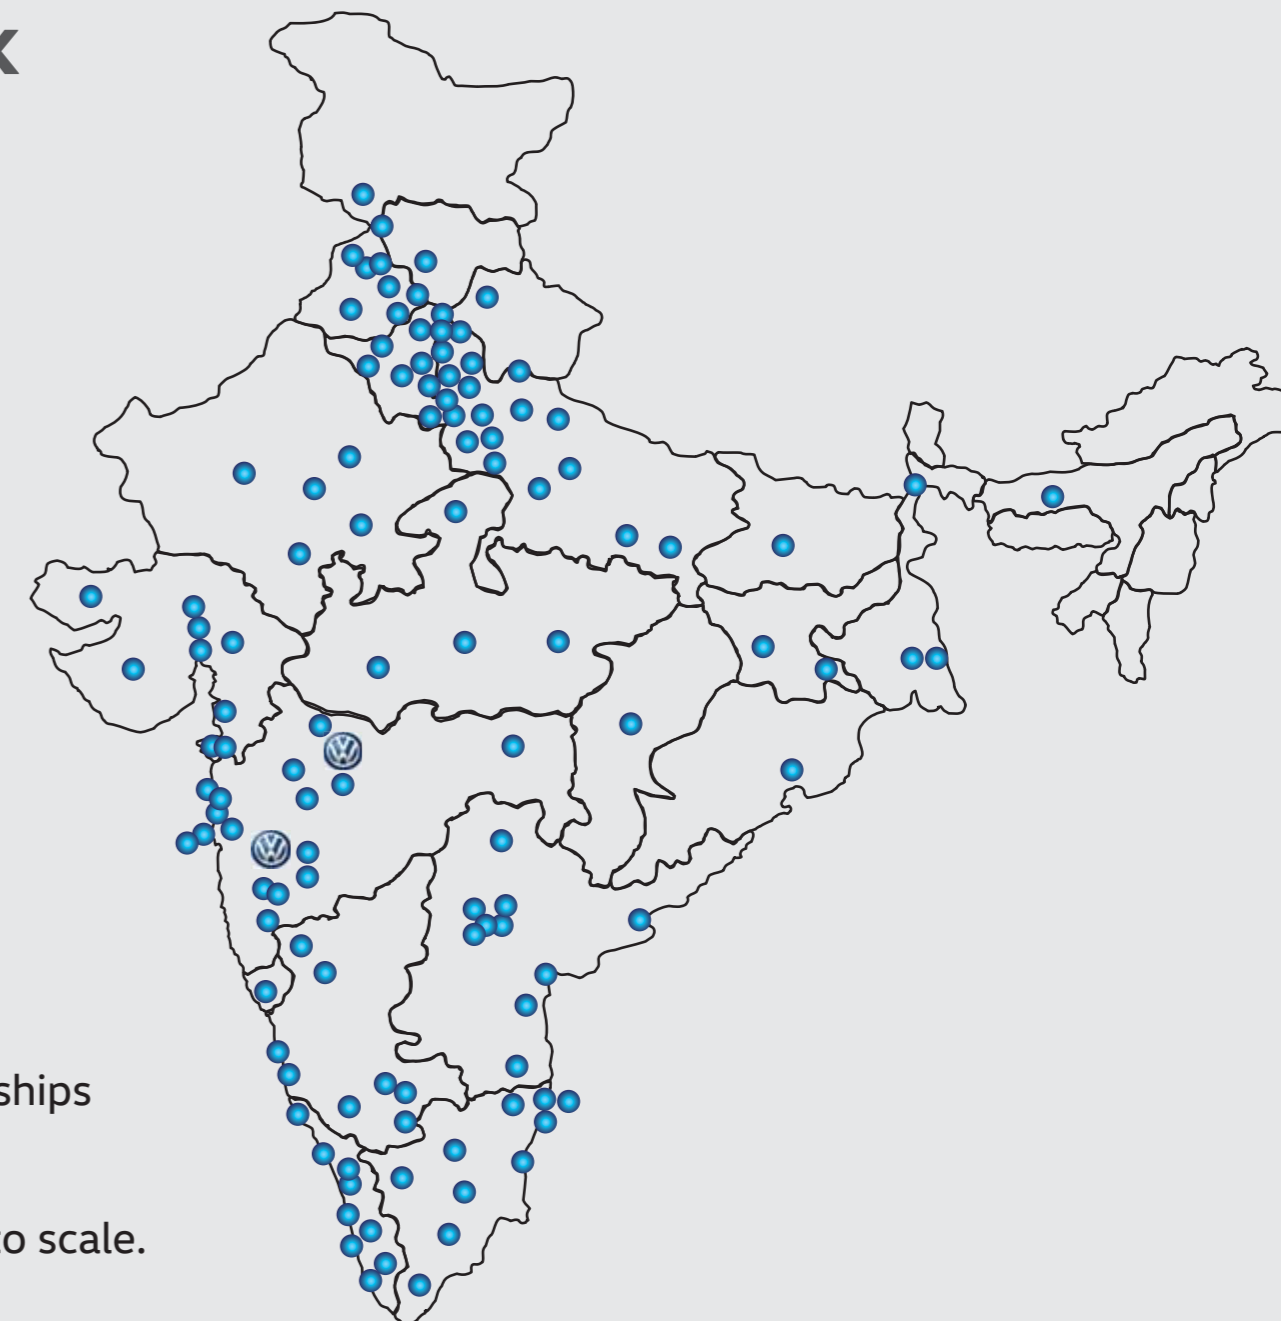

 120 Volkswagen Showrooms

 114 Service Stations

Dealer Network

 Plant at Chakan

 Currently operational dealerships

Disclaimer: Map drawn not to scale.
Updated till August, 2017.

Volkswagen Ameo

Volkswagen Group Sales India Private Limited