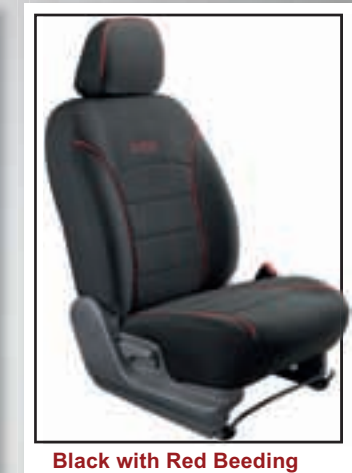

Art Leather Seat Covers

Made from high grade art leather, resulting in a product that gives pleasure of pure leather.

Available in Cream, Black & Grey Mono Colour options.

Fabric Seat Covers

The seat covers are of very high quality fabric and available in vibrant designs.