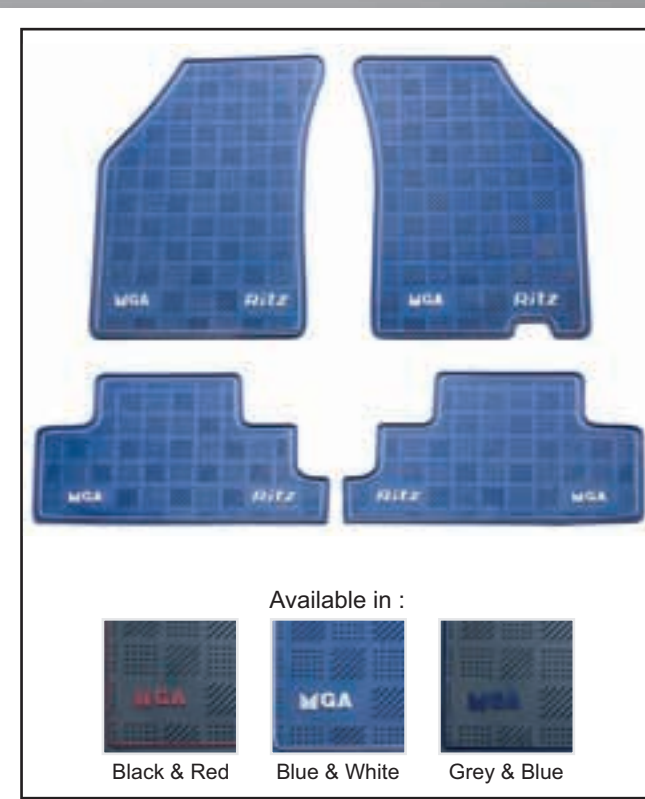

Floor Mats

Available in :

Black & Red Blue & White Grey & Blue

Designer Mats

Colourful companions for your colourful Ritz. • Washable • Protection to carpet • Customised fitting • Eco-friendly