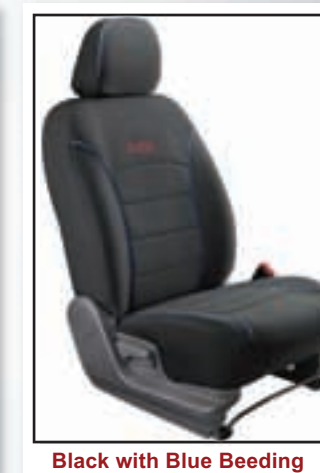

Art Leather Seat Covers

Made from high grade art leather, resulting in a product that gives pleasure of pure leather.

Available in Cream, Black & Grey Mono Colour options.

Fabric Seat Covers

The seat covers are of very high quality fabric and available in vibrant designs.