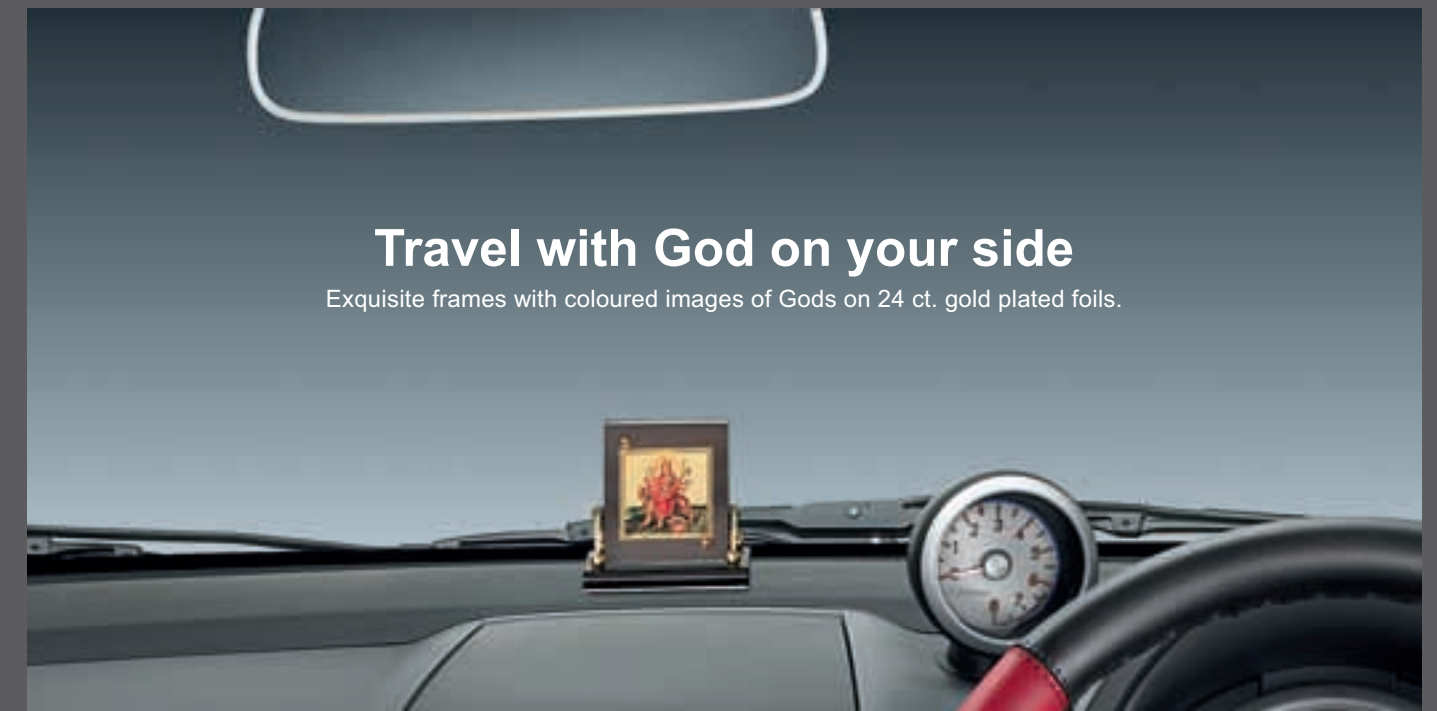

Perfumes

The perfumes not only freshen up instantly but also energise. Choose from a variety of fragrances...

Carmate Perfumes

Natural Spa Available in
Ocean, Green Tea, White Musk & Lavender Fragrances

Sai Angel Available in
Black Wild Berry, White Musk & Pink Baby D Fragrances

Ambipur Perfumes

Available in
Tropic, Vanilla, Aqua, Citrus Zest, Waves & Aroma Therapy Fragrances

Everfresh Perfumes

Available in
Cool Vanilla, Pacific Ice, Clean Car, Pure Sandal, Tropical Forest & Lime Breeze Fragrances

(Refill packs also available for Ambipur & Everfresh Perfumes)

Diviniti

 Walnut Colour Car Frame with back Light	 Acrylic Car Frame	 Metallic Car Frame	 Acrylic Car Frame	 Signature Royal Car Frame
 Acrylic Car Frame	 MDF Car Frame	 Acrylic Car Frame	 Decorative MDF Frame	 Metallic Car Frame
 Decorative MDF Frame	 Acrylic Car Frame	 MDF Car Frame, Oval	 Acrylic Car Frame	 MDF Car Frame

Note : All specifications are subject to change without prior notice. Some Accessories might not be readily available at Dealership outlets. Please ask your nearest Maruti Suzuki Dealer for more details.