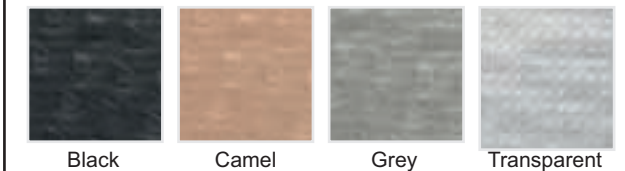

Black Camel Grey Transparent

Full Floor Mats

Full Floor Mats cover full floor area and have deep grooves and raised ridges to catch and hold slush and mud while protecting the vehicle's carpeting.