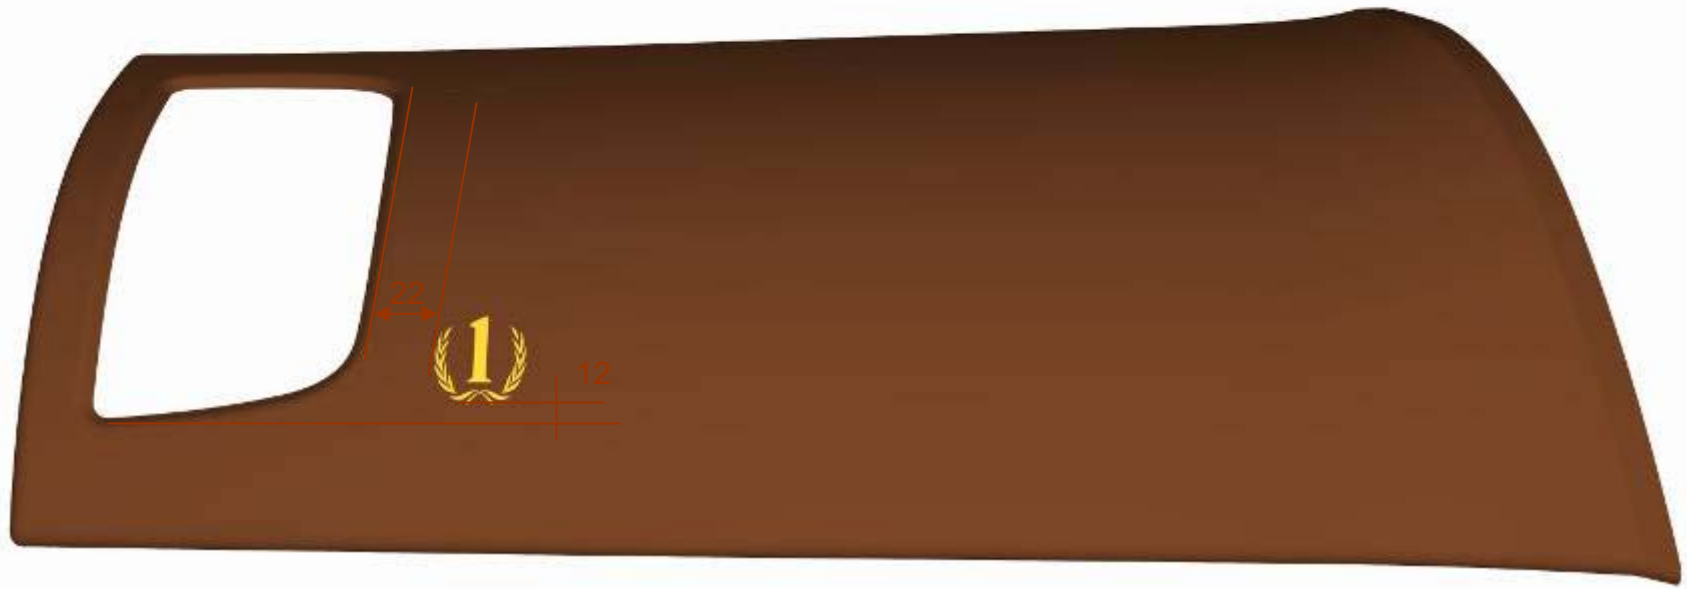

VISTA LIMITED EDITION

version 2

- To Celebrate completion of 1 year of Vista

Main Features

- **2 colors : Porcelain White & Royale Gold with Earth Metallic Roof Color**
- **TAN Leather on Cockpit and Door Trims**
- **ASHEN Color S-TEC Leather Seats**
- **Ebony Black Color Interior Scheme**
- **Alloy Wheels**
- **Greyish Color MASCOTS**

Location on the dashboard soft pad

VISTA Limited Edition

CONTRAST ROOF COLOR

CONTRAST ORVM COLOR

NEW BODY COLOR

CONTRAST TOP AND BOTTOM GRILLE
COLOR

ANNIVERSARY EDITION ALLOY WHEELS

DARK CHROME FINISH

Royale Gold (light Metallic gold)

Black color

TAN Leather Dash

Blaupunkt Stereo

New AC knobs

Vista Limited Edition Dashboard

ASHEN Color S-TEC Leather Seats

ASHEN Color S-tec Leather Seats