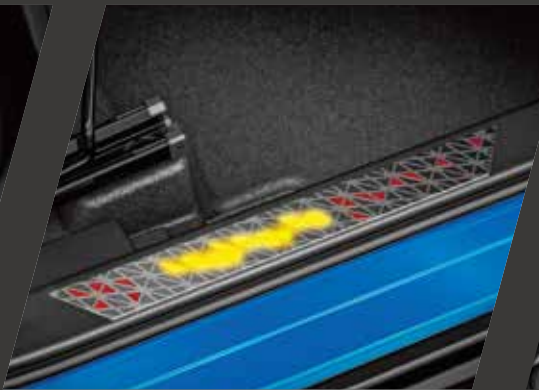

EXTERIOR

FRONT GRILLE GARNISH

ORVM GARNISH

BODY GRAPHICS

FOG LAMP GARNISH

INTERIOR

REAR SEAT ENTERTAINMENT - DVD PLAYER

PREMIUM CARPET MAT