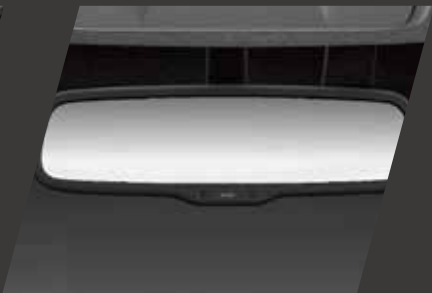

WHEEL COVER*

CHILD SEAT

VARIABLE COLOR INTERIOR LAMP

AUTO DIMMING IRVM

STAINLESS STEEL DOOR SILL GUARD

TRANSPARENT PVC MAT*

DOOR VISOR

FRONT UPPER GRILLE GARNISH-PAINTED