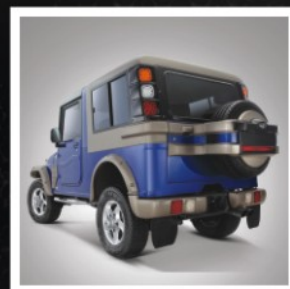

THAR
ADVENTURE
HARD TOP

EXTERIORS

- Modified front fenders with inset indicator lamps
- Restyled wheel arches with allen head studs
- Styled side scoops with mesh
- Modified rear bumper
- Hard Top assembly - driver portion
- Hard Top assembly - passenger portion
- Spare wheel cover with aux brake lamp

INTERIORS

- Elegant customized upholstery
- Stylish leather wrapped interiors
- 1DIN MP3 music system with speakers
- Neat rear door trim panel
- Inner skinning
- Ergonomically designed space frame

Our AirBrush Perfections