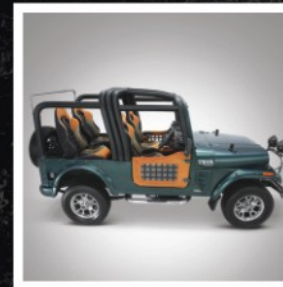

INTERIORS

- Leather upholstery
- Restyled dash garnish with storage zones
- Customized Carpeting
- 1DIN MP3 music system with speakers