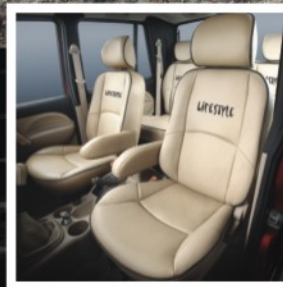

SCORPIO LIFESTYLE