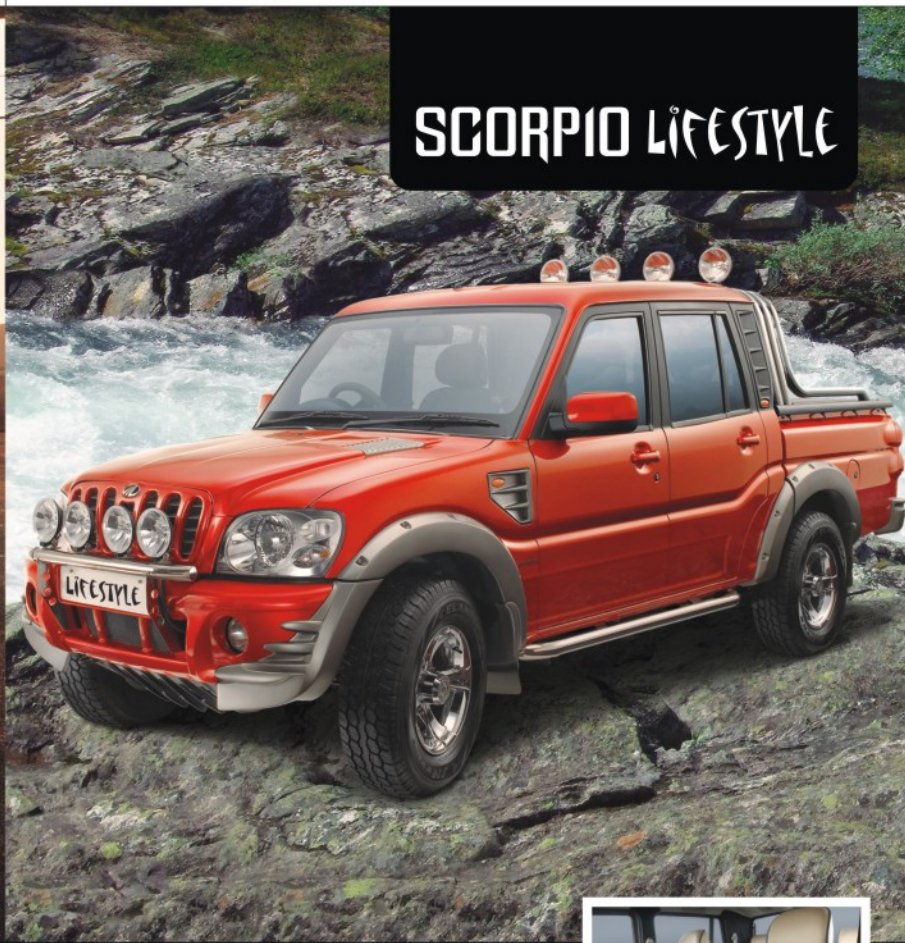

SCORPIO LIFESTYLE

EXTERIORS

- Cargo bay with motorized cover
- Custom made inset side scoop with mesh
- Motorized sunroof

INTERIORS

- Leather upholstery
- Custom floor carpeting and floor mats
- Reverse camera with sensors
- MP3 music system with speakers