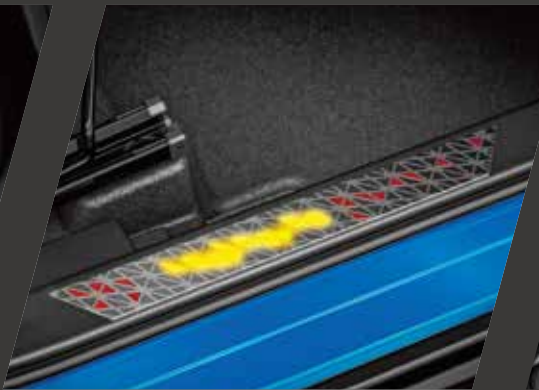

VARIABLE ILLUMINATED DOOR SILL GUARD