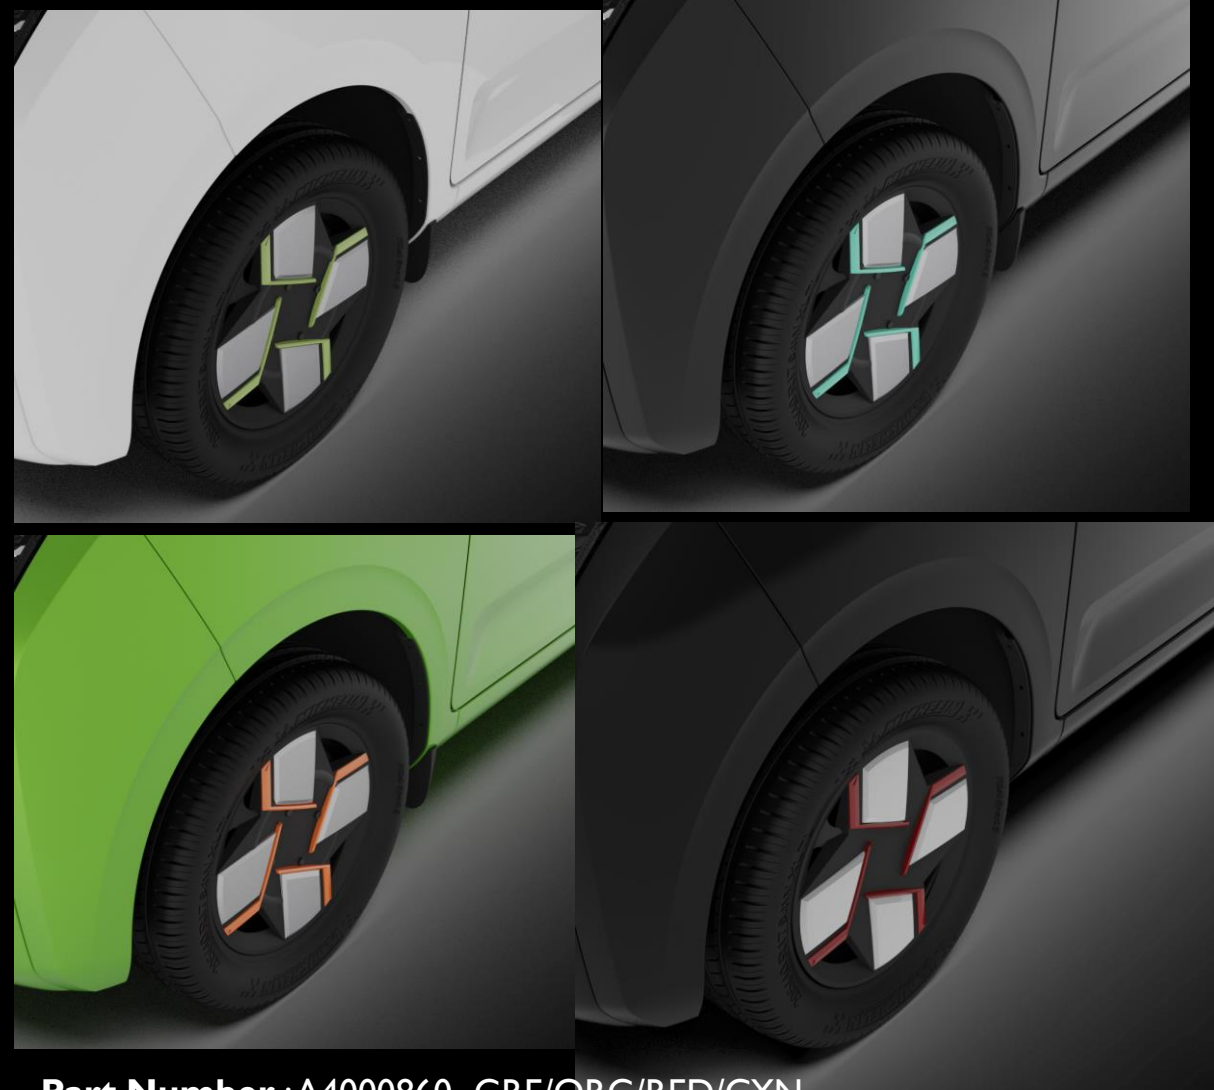

MORRIS GARAGES
Since 1924

Wheel Covers – Design-2

1. Features

- Built with paintable grade ABS material
- Durable and aesthetically made inserts to enhance the look of the wheels
- Perfectly matches the contours of wheels & gives a premium look to the vehicle
- Completely built on performance and safety measures
- Easy to fit with Double sided tape of tape and rib locking

2. Advantages

- Rib locking ensures snap locking and very easy installation
- Warranty support – 1year/20,000 kms standard warranty

3. Benefits

- Perfect mechanical compatibility
- Superior quality ABS material & developed as per MG Genuine accessories standard

1. Part Number : A4000860- GRE/ORG/RED/CYN

2. Marketing Name : WHEEL COVERS - 2 -GRE/ORG/RED/CYN