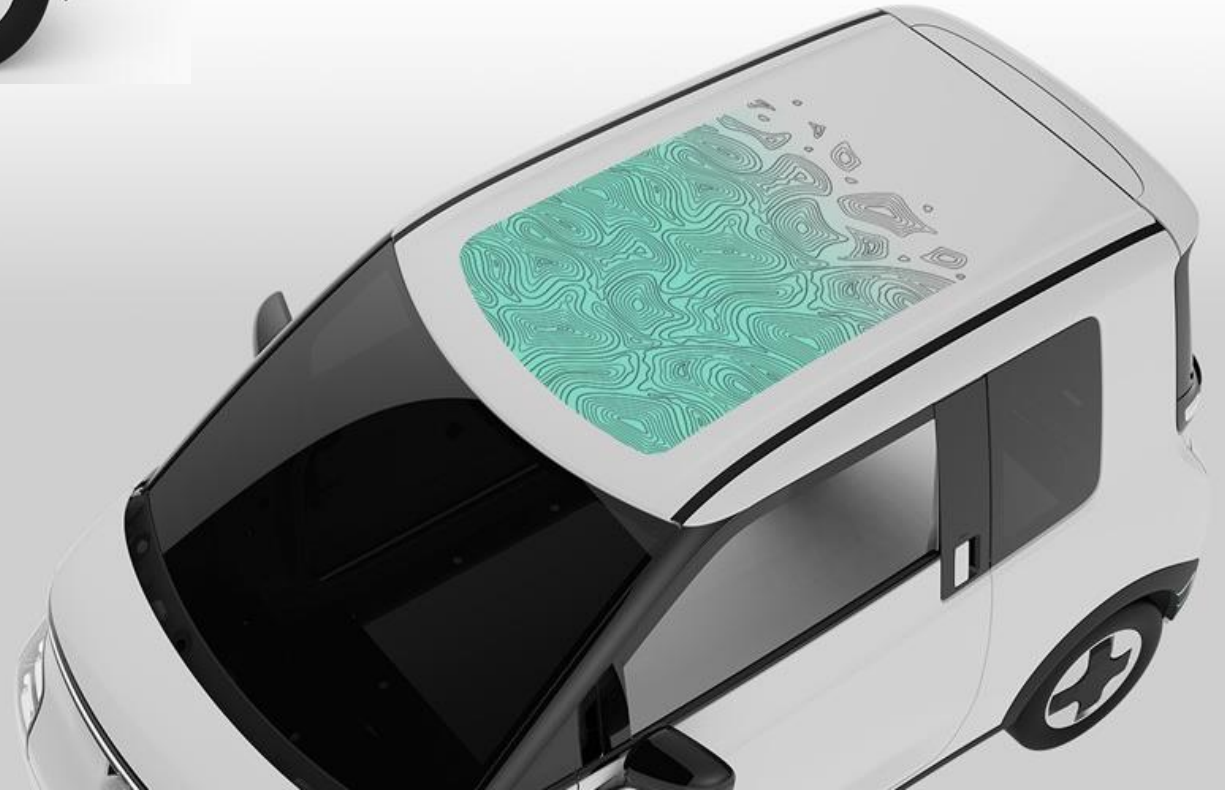

Design 2

Available in all 4 Pastel Colors

1. Part Number :A4000892- GRE/RED/CYN/ORG
2. Marketing Name :- Body Graphics- GRE RED/CYN/ORG