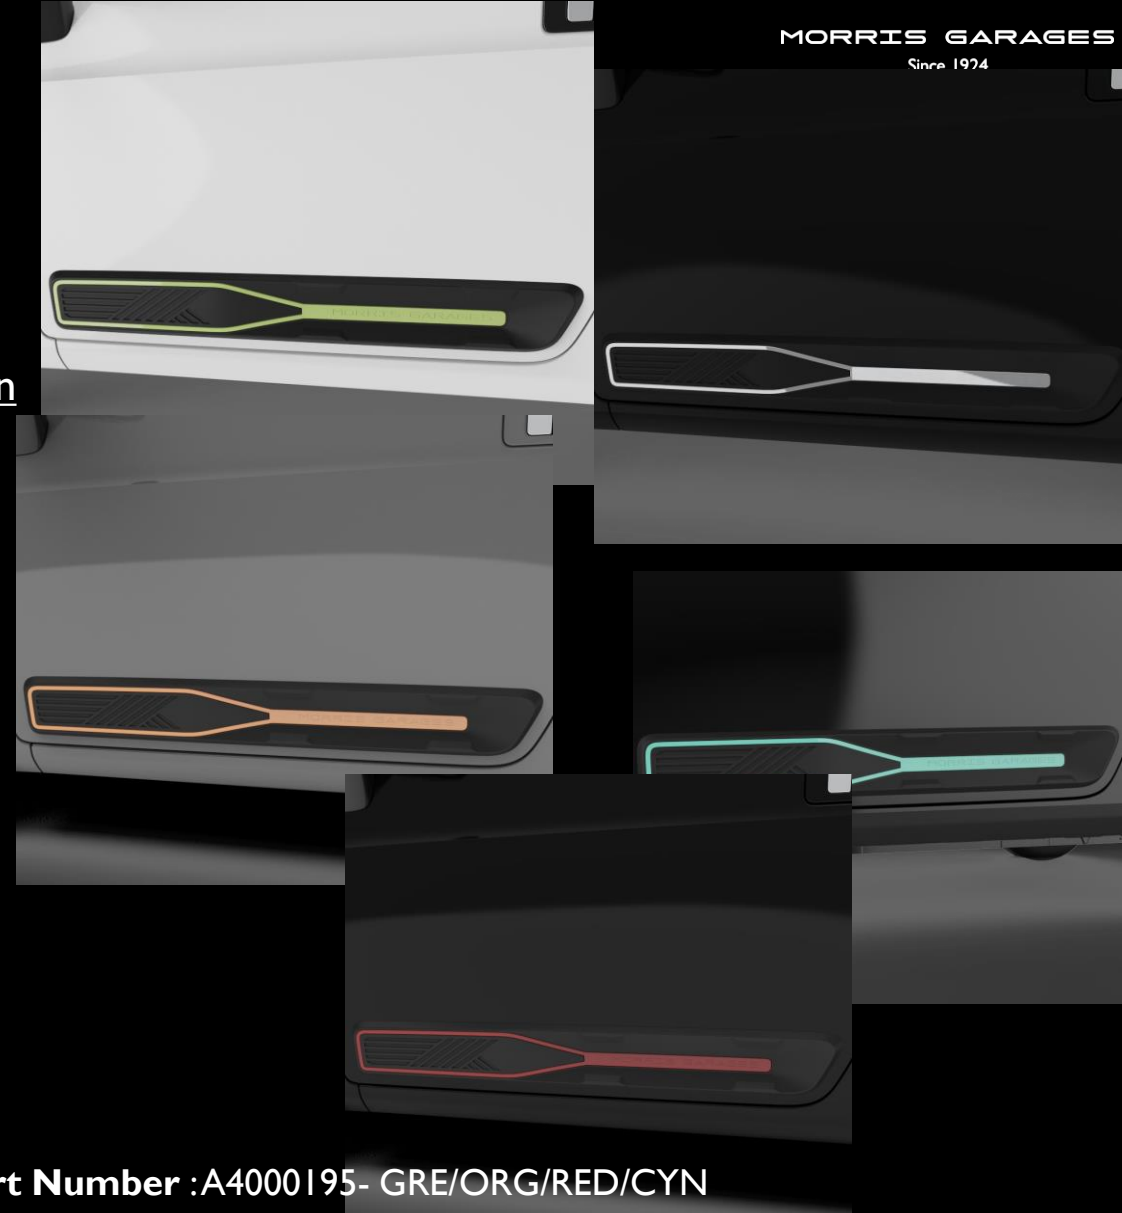

2. Advantages

- Perfect mechanical compatibility
- Absorbs mild impacts
- Easy to fit with Double sided tape
- Body side molding can protect your paint job while looking great

3. Benefits

- It comes in two options- with chrome and without chrome
- It is a buffer between your paint job and the door bangs that happen daily, especially if you park in a public lot
- Gives aesthetic look to your vehicle