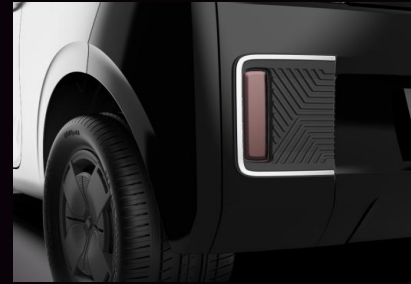

TAIL LAMP GARNISH

A4000200

ORVM GARNISH

A4000202

DOOR HANDLE GARNISH

HEADLAMP
GARNISH

A4000204

FOG LAMP FRONT
GARNISH