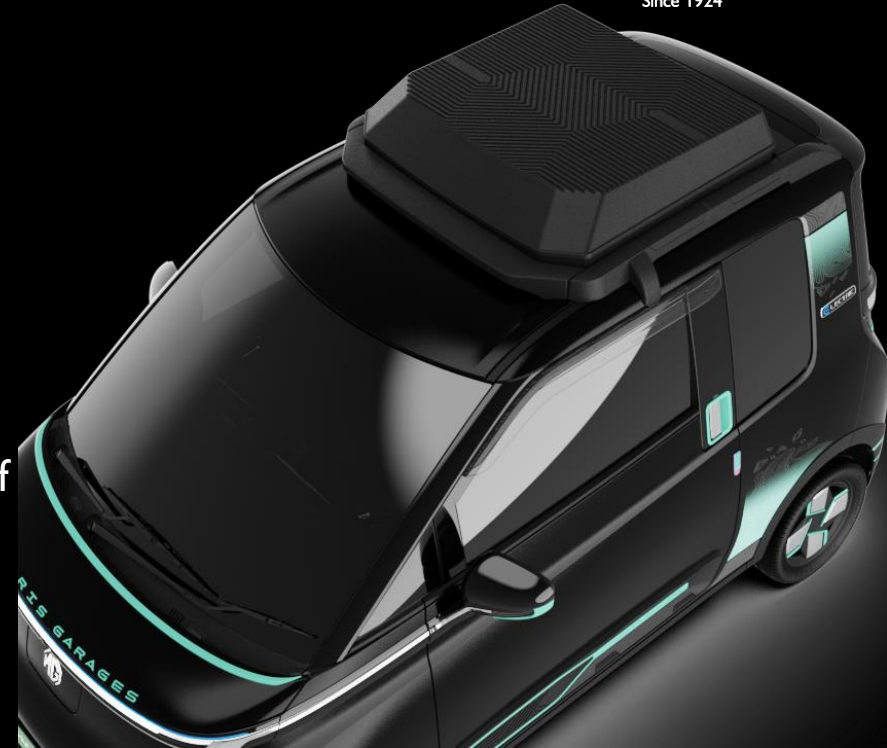

MORRIS GARAGES
Since 1924

Roof Box

Features

- Ergonomic & Aerodynamic design improves vehicle look
- Sturdy roof box lid allows easy operation while placing the luggage
- Superior Mounting system allows easy installation
- Comes with easy-to-install automotive grade rod, clamps & fittings.

Advantages

- It help to increase the legroom & storage space in the vehicle with storage on roof
- It allows for safe keeping for luggage as it comes with a locking mechanism
- Does not impact the overall weight of the vehicle
- MG logo assures genuineness of the product

Benefits

- Keeps luggage and equipment safe as comes with a lock and key Developed ergonomically and aerodynamically fit for COMET
- Ideal for keeping the equipment and small luggage safely
- Perfectly combines performance styling with premium features. Do not overload the roof box above the allowable load as it may cause damage to the box!

Coming Soon.....

1. **Part Number** :VIP
2. **Marketing Name** : **Roof Box**