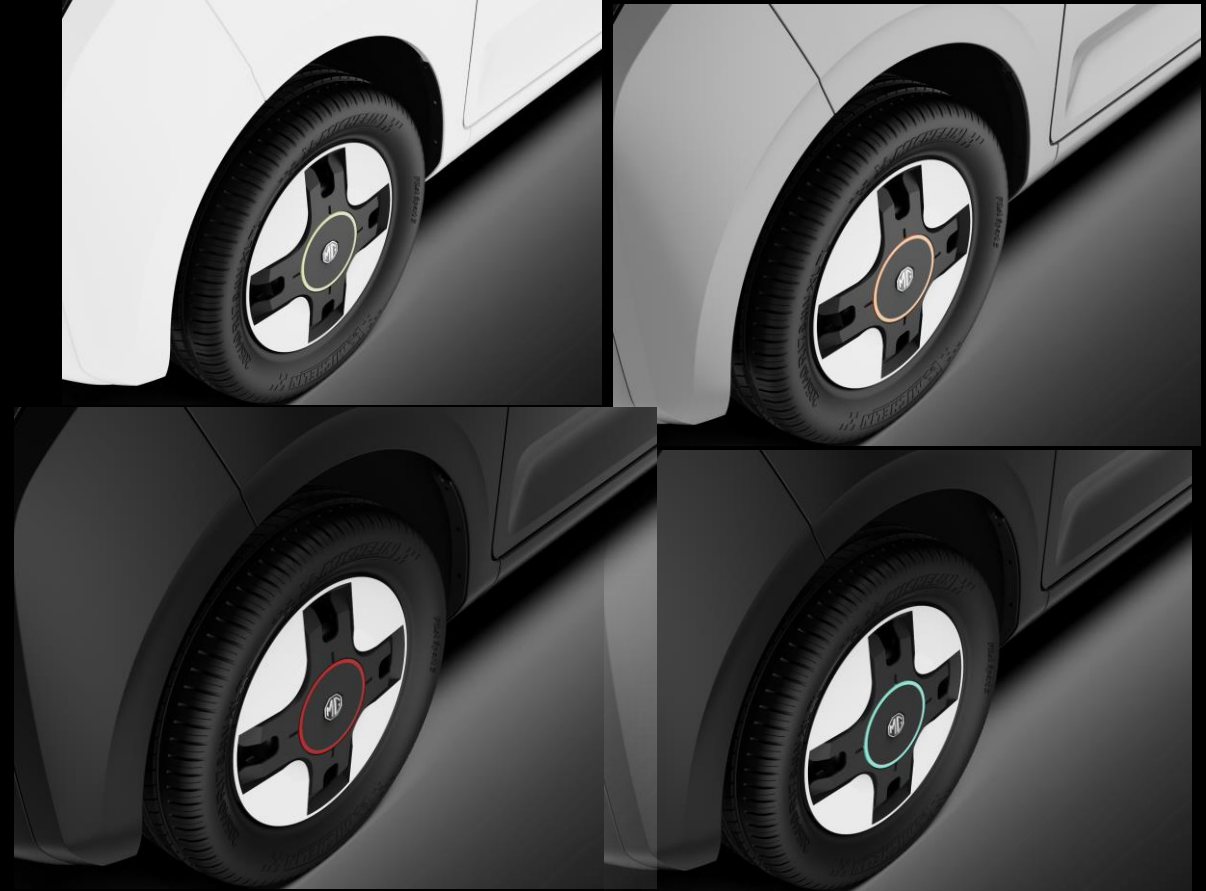

2. Advantages

- Rib locking ensures snap locking and very easy installation
- Warranty support – 1year/20,000 kms standard warranty

3. Benefits

- Perfect mechanical compatibility
- Superior quality ABS material & developed as per MG Genuine accessories standard