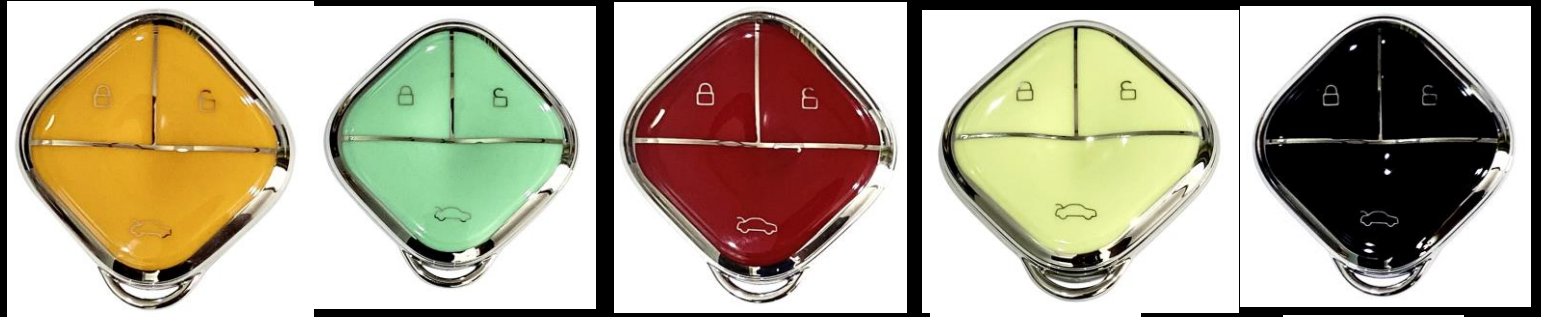

MORRIS GARAGES
Since 1924

Key Cover- Flip/Smart Soft TPU

Marketing name	Part Number
KEY COVER - FLIP KEY - Soft TPU(GRE)	A4000864
KEY COVER - FLIP KEY - Soft TPU(ORG)	A4000865
KEY COVER - FLIP KEY - Soft TPU(RED)	A4000866
KEY COVER - FLIP KEY - Soft TPU (CYN)	A4000867
KEY COVER - SMART KEY - Soft TPU(GRE)	A4000869
KEY COVER - SMART KEY - Soft TPU(ORG)	A4000870
KEY COVER - SMART KEY - Soft TPU(RED)	A4000871
KEY COVER - SMART KEY - Soft TPUCYN)	A4000872
KEY COVER - FLIP KEY - Soft TPU(BLK)	A4000896
KEY COVER - SMART KEY - Soft TPU(BLK)	A4000897

1. Features

- Made up of high-quality material
- As per the perfect fitment of the car key

2. Advantages

- Simple and fashion design, fully functional and practical.
- If the case gets dirty, you can easily clean it with a wet cotton cloth.
- Made of TPU material, which is a polymer material that has high ductility, good biocompatibility and excellent abrasion resistance.

3. Benefits

- Hold the key properly
- Reduce the chances of misplace of key