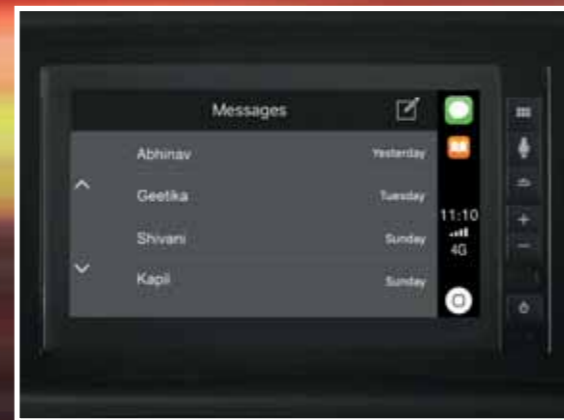

Hands-On Intelligent Steering (Audio, Hands-Free, Paddle Shift & Cruise Control)

Auto AC with Touchscreen Control Panel

Advanced Multi-Info Combi Meter

One-Push Start/Stop Button with Smart Key

ALL DEMANDS ARE FULFILLED WITHIN

Armed with the smart key, a push of the button is all it takes to set off on the most demanding of journeys in the New Honda Jazz. The Soft Pad Dashboard lures you in, while the Best-In-Class Space makes sure that you never run out of room for company. Once you discover the Hands-On Intelligent Steering Wheel with the effortless Paddle Shift and the comfort of Cruise Control, there's no turning back.

CONNECTIVITY THAT GOES BEYOND YOUR DEMANDS

The advanced floating DIGIPAD 2.0 has more connectivity features than you could ever demand. Be it the ability to seamlessly connect with your smartphone and enable a digital lifestyle through intuitive and easy-to-use controls, or the ease of unlocking the full potential of both iOS and Android phones with Apple CarPlay and Android Auto respectively. Add to that the Weblink which lets you seamlessly operate popular smartphone apps, and the rear camera display on the infotainment hub, it turns into a display audio system for the most demanding out there.

Apple CarPlay

Android Auto

Navigation

Messages

Media Player

Phone

- Voice Command
- Messages
- Media Player
- AM/FM Radio, MP3, iPod, Bluetooth for Hands-Free Telephone and Audio Streaming Support

^Segment is defined by hatchbacks with length usually up to 4 000 mm and engine size up to 1.2 Litres. *Depending on compatibility and configuration of smartphone.