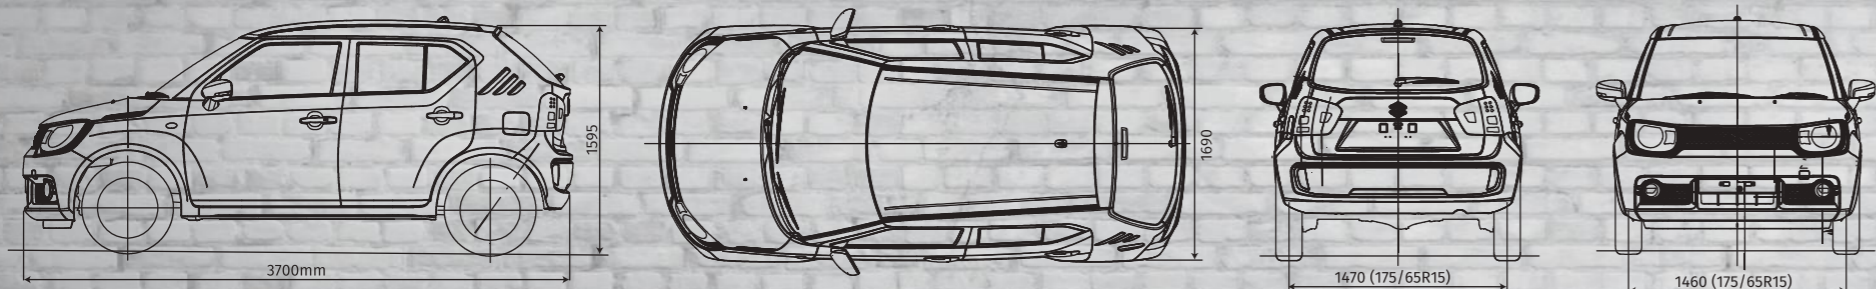

SAFETY				
	Sigma	Delta	Zeta	Alpha
Security Alarm System	—	✓	✓	✓
Rear Parking Sensor	—	—	—	✓
Rear View Parking Camera	—	—	—	✓
Rear Defogger	—	—	—	✓
Rear Wiper	—	—	✓	✓
Childproof Rear Doors	✓	✓	✓	✓
High-Mount LED Stop Lamp	✓	✓	✓	✓
Speed Sensing Auto Door Locking	✓	✓	✓	✓
Front Wiper and Washer	✓	✓	✓	✓
Driver Seat Belt Reminder	✓	✓	✓	✓
Immobilizer (Anti-Theft Security System)	✓	✓	✓	✓
Overtaking Turn Indicator	✓	✓	✓	✓
Headlamp ON Reminder	✓	✓	✓	✓
Key Left Reminder	✓	✓	✓	✓

NEXA Safety Shield			
Suzuki TECT Body	ABS with EBD	ISOFIX Child Seat Anchorages	
Dual Front Air Bags	Seat Belt Pre-tensioners with Force Limiters		
Enhance Safety Standard in all Variants			
Pedestrian Protection Full Frontal, Frontal Offset, Side Impact Safe			

Spare Wheel in all variants is steel type.

AVAILABLE COLOURS		
DUAL TONE BODY COLOURS (ZETA AND ALPHA GRADE ONLY)	SINGLE TONE BODY COLOURS	
UPTOWN RED W / MIDNIGHT BLACK	PEARL ARCTIC WHITE (All Grades)	UPTOWN RED (In Zeta and Delta)
TINSEL BLUE W / MIDNIGHT BLACK	SILKY SILVER (All Grades)	TINSEL BLUE (In Zeta and Delta)
TINSEL BLUE W / PEARL ARCTIC WHITE	GLISTENING GREY (Except Alpha)	URBAN BLUE (Except Sigma)

INTERIOR BODY COLOURS		
TINSEL BLUE ACCENTS (In Tinsel Blue)	TITANIUM ACCENTS (In Pearl Arctic White, Silky Silver, Urban Blue and Glistening Grey)	UPTOWN RED ACCENTS (In Uptown Red)