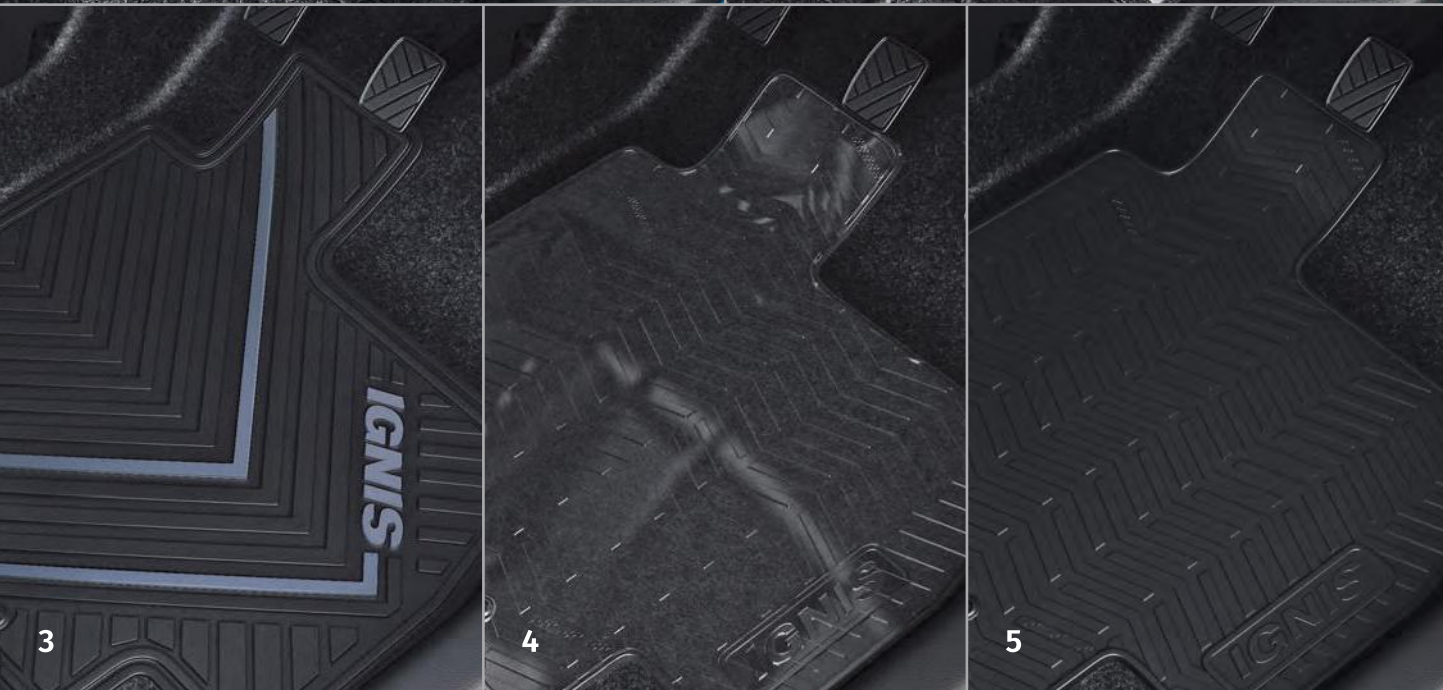

● **FABULOUS BLACK TAKE OFF**
990J0M66RB6-010

● **FABULOUS IMPLODE CROSS VELVET**
990J0M66RB6-030

FOOTERS (FLOOR MATS)

- 1. GROOVES CARPET MAT
- 2. PREMIUM CARPET MAT
- 3. DESIGNER MAT
- 4. TRANSPARENT MAT
- 5. BLACK MAT