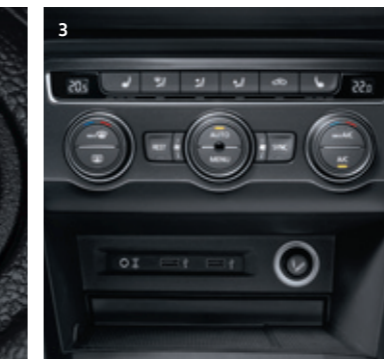

PRESENCE, HIGHLIGHTED.

The new Tiguan oozes perfection from every angle. Be it the side shoulder line dotted with LED taillights⁵, the bold bumper or the Chrome-finished Grille². Like every Volkswagen, it is built with 100% galvanised steel that is shaped to match your taste. Its LED Headlamps with Daytime Running Lights¹ make visibility effortless. The fog lamps⁴ and corner lights establish its presence, come day or night. To top it off, its electrically foldable side mirrors³ come with sleek turn indicators that can be adjusted from your seat.

R17 Montana Alloy Wheels (CL)

R18 Kingston Alloy Wheels (HL)

HL - Highline | CL - Comfortline

ADVENTURE, INSIDE OUT.

ADVENTURE IS ALL AROUND YOU.

Left, right, centre or even from the top. The adventure outside accompanies you from all sides. The new Tiguan comes with a Panoramic Sunroof lined with LED lights; one of the many firsts in its category. Carry a piece of sky along the way.

Work a little less hard - the electrically adjustable driver's seat⁴ is designed to fit your body posture. The keyless access² and the reverse parking camera⁵ let you take control by barely doing much. And the Intelligent Rain Sensor⁸ automatically signals the wipers in case the clouds are too generous. So, all you are left to do is, softly run your fingers on its leathered multi-functional steering wheel¹ or the Touchscreen Infotainment System⁵. You have got enough reasons to explore.