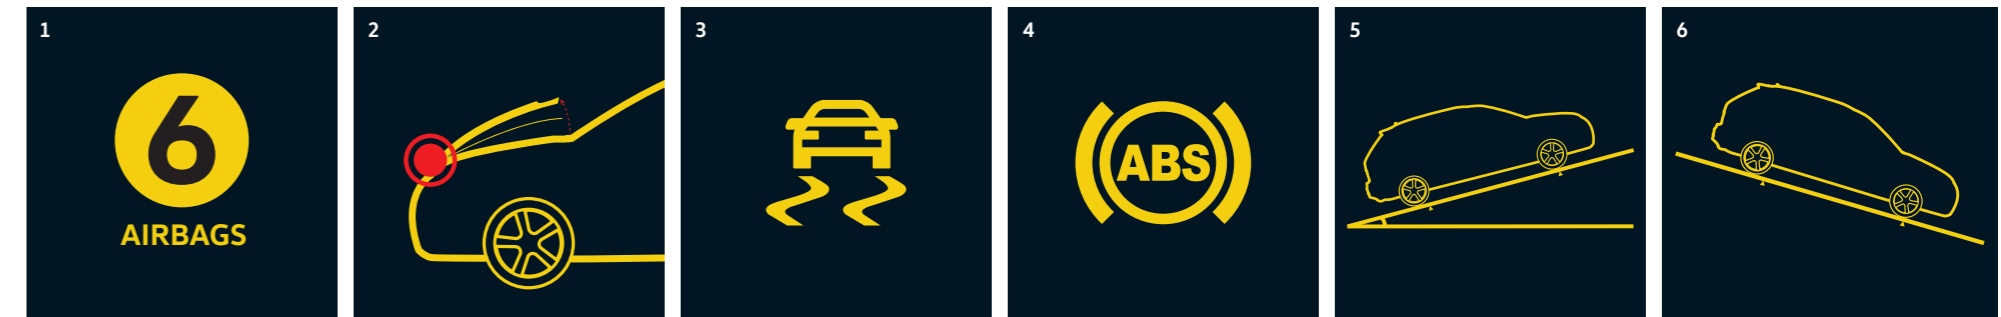

**MOVES LIKE
LIGHTNING.
STEALS THUNDERS.**

Electrify your sensations and comfort your mood. The new Tiguan is crafted to do just that. The TDI engine technology with 105kW of power and 340Nm of torque, pumps power with perfection. To negotiate every road with minimal effort, its 4MOTION system imparts precise traction to all four wheels ensuring optimum efficiency on regular tarmac roads as well as the correct amount of torque transfer for off road conditions. The 7-speed Automatic DSG (Dual Shift Gearbox) Transmission makes shifting gears seem like sleight of hand.

Hassle-free driving: With the Drive Mode Selector, your effort while driving comes down to zero. The four driving modes include Normal, Snow, Offroad and Offroad Individual, that make every course hassle-free and convenient. Switch to Cruise Control to maintain that perfect speed on longer journeys. You could say it's like smelling the roses, without having to stop.

**SAFETY,
ABOVE ALL.**

The new Tiguan is more than just a tough machine; precision German engineering gives it that invisible feature that makes it one of the safest in its class - Intuition. One you'll feel in the Electronic Stabilisation Programme³, a technology that improves the vehicle's stability by detecting and reducing any loss of traction. The Self-sealing tyres give you enough confidence to drive even when one of its tyres is damaged.