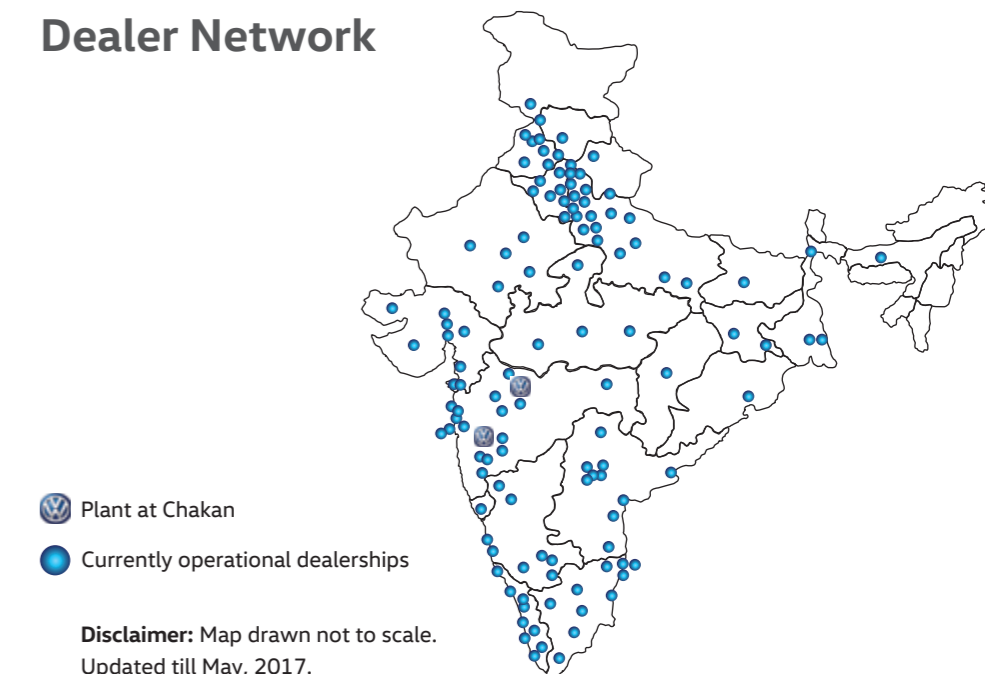

24x7 Customer Care Helpline: 1800 209 0909.

Volkswagen Service App

Everything you need to know about Volkswagen. Now on-the-go.

The Volkswagen Service Mobile Application is your reliable and smart assistant on the go. You can get information on standard service labour charges, Volkswagen dealer network and explanation of various indicators on the car's dashboard. It enables you to get connected with Volkswagen Customer Care and Roadside Assistance at a click of a button. It also facilitates prospective customers to book a test-drive and get information on Volkswagen's India line-up of cars and the latest tips and offers. So, stay connected.

Scan the QR code to download the app.

Dealer Network