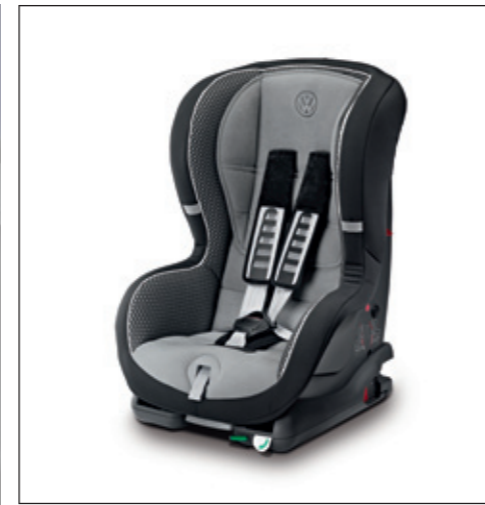

Travel and Comfort - Hooks for Headrests (Bag Hooks)
Part No.: 000061126B

Travel and Comfort - Clothes Hanger
Part No.: 000061127B

TECHNICAL SPECIFICATIONS

Espresso Maker (12V)
Part No.: 000069641

Kids Watch Mirror (Additional Rear-view Mirror)
Part No.: 000072549A