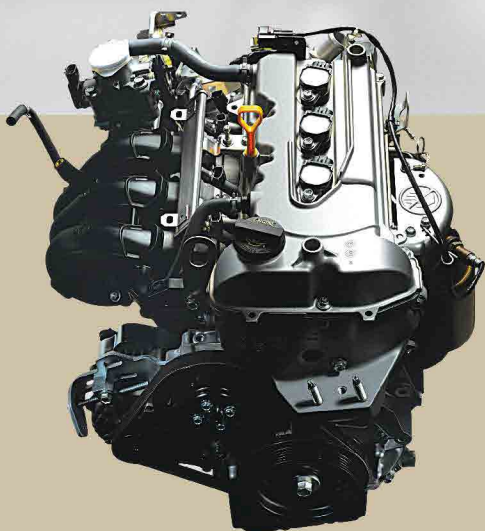

Presenting the new
CELERIO

Impressive Wide Rear with Elegant Back Door Garnish

Stylish Front Grille Design

STIMULATING PERFORMANCE

Feel the first burst of energy right as you turn on the ignition. With the K-Next Engine with Drive-by-Wire technology, feel the power while experiencing amazing fuel efficiency.

Exciting Dual Tone Interiors

CONTEMPORARY DESIGN

The new Celerio is a true reflection of you. Progressive, stylish and contemporary. Its dynamic exterior that features stylish Front Grille Design, elegant back door garnish and a wide rear, makes for a stunning first impression. A peek into its dual tone interiors with new seat fabric design is sure to invite you to feel the richness of its refreshing new cabin. Truly, the current enhancement takes the overall look a notch above.