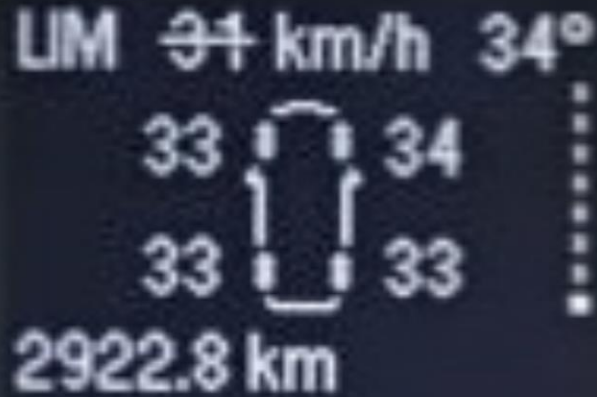

INTERIOR FEATURE – EXCLUSIVE TO SPORTS

SPORTS

TIRE PRESSURE MONITORING SYSTEM