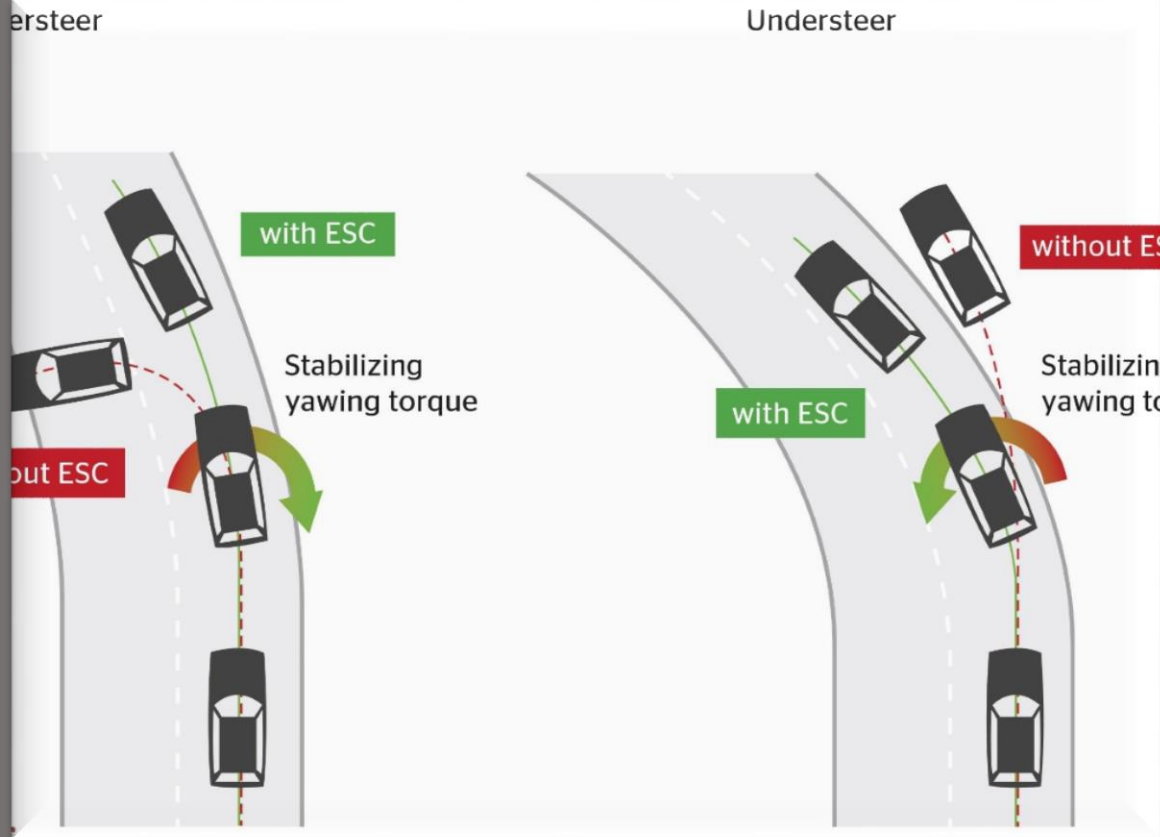

INTERIOR FEATURE WALK

SPORTS