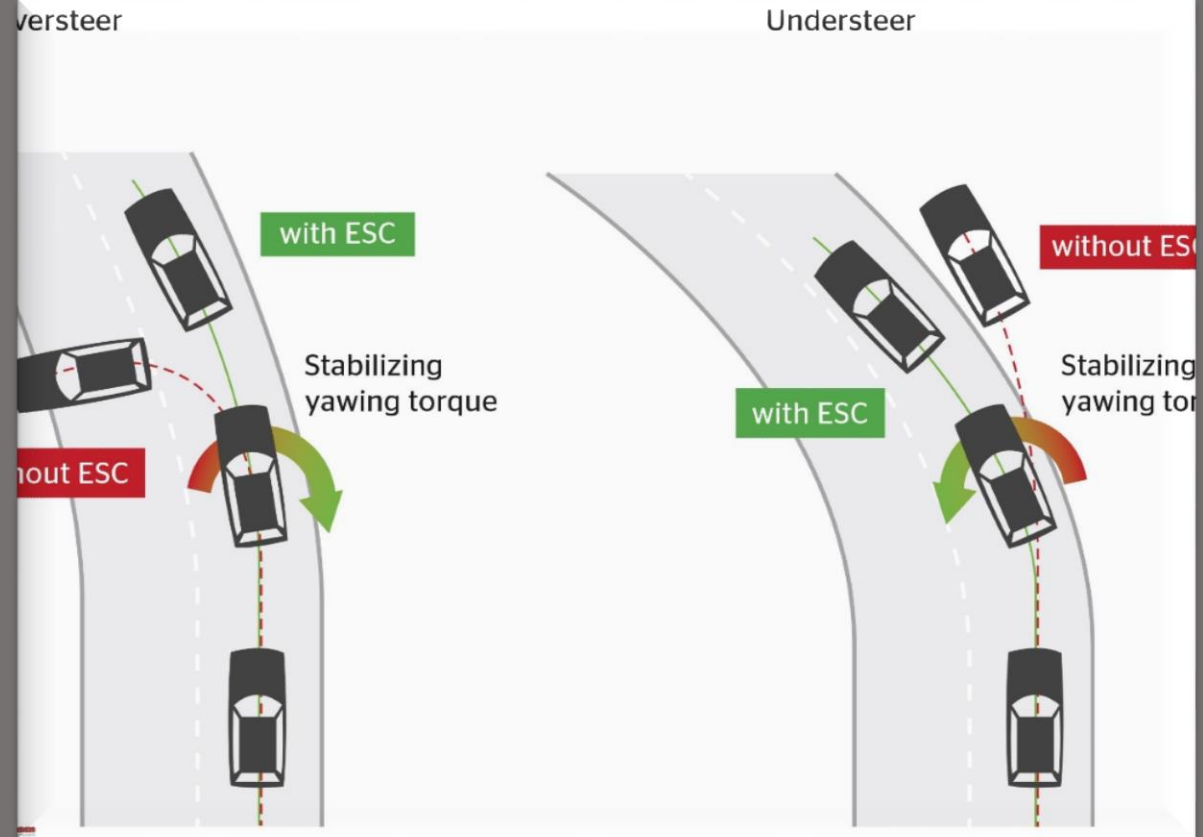

CHROME INNER DOOR HANDLES

Available in Titanium as well

INTERIOR FEATURE WALK

SPORTS

ESC, TCS & HLA

Available in Titanium+ as well

SIGNATURE

ESC, TCS & HLA