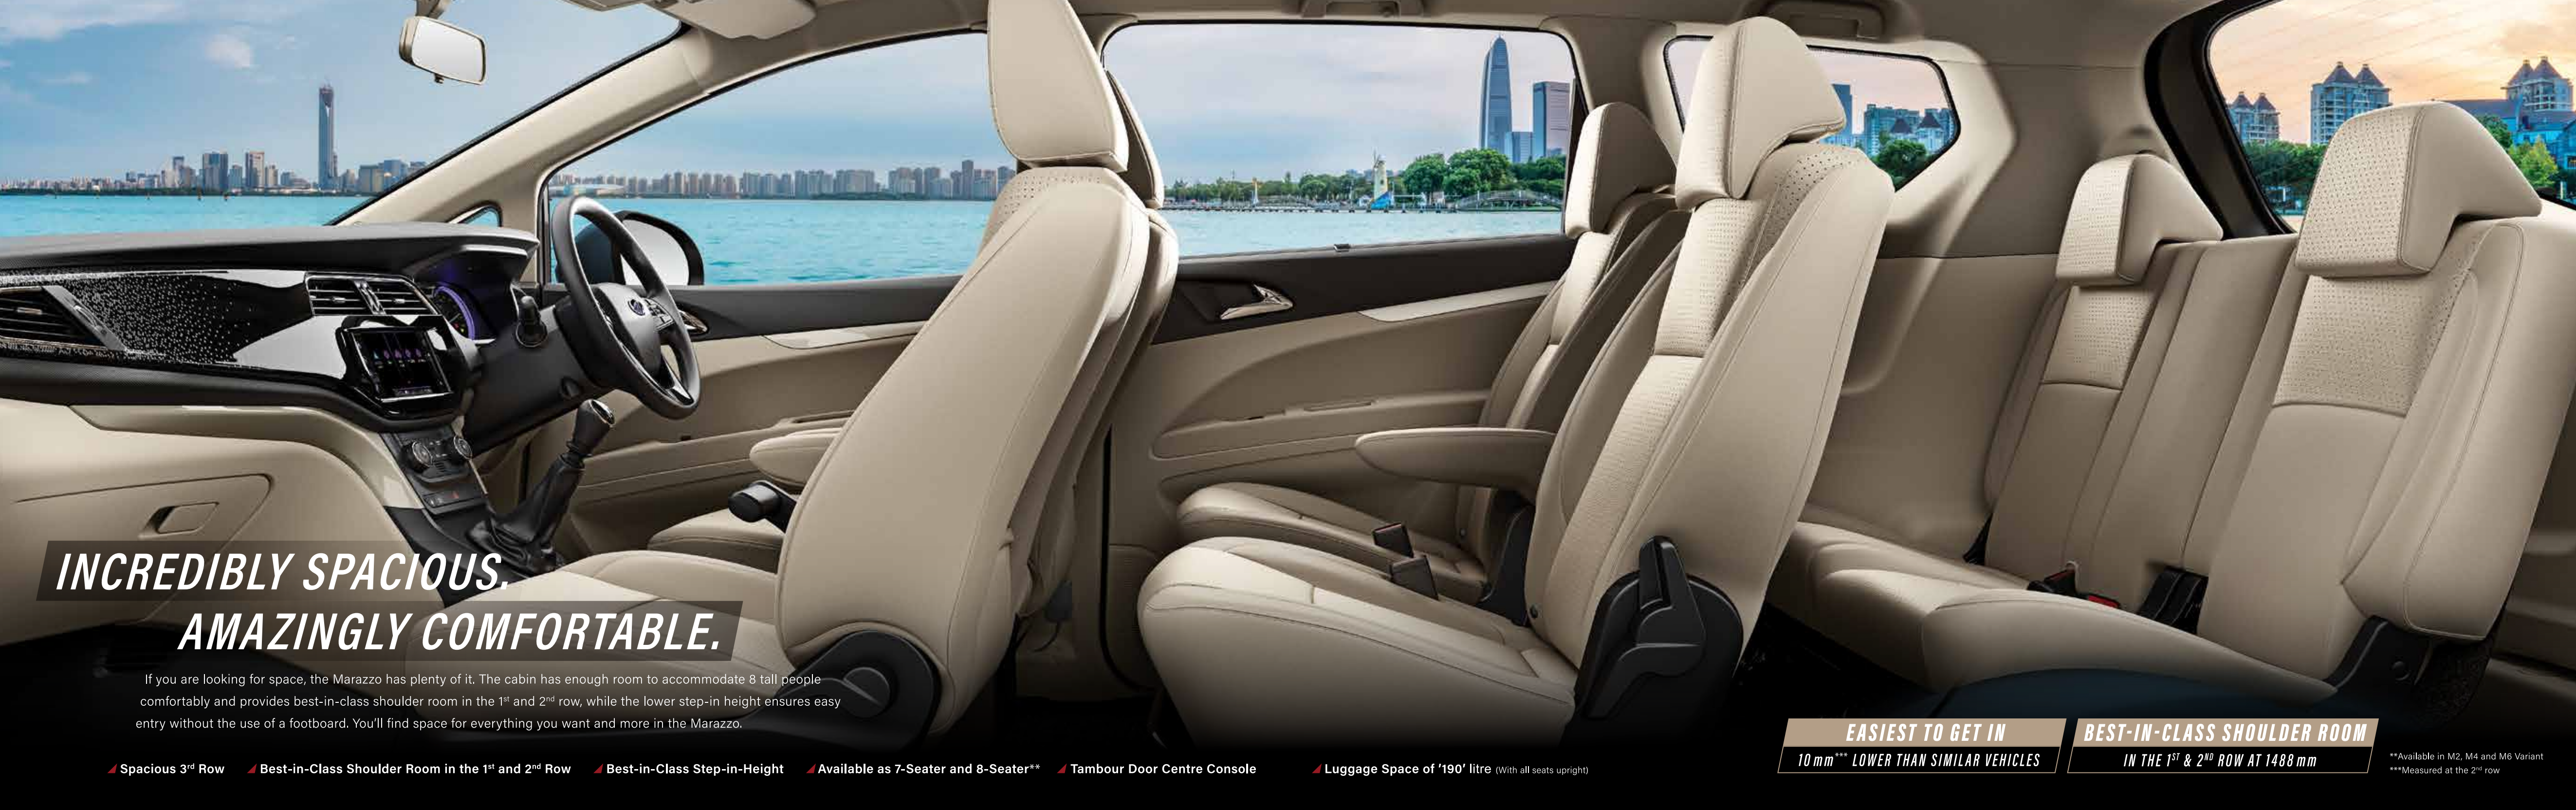

▲ Stunning 43.18 cm Alloy Wheels ▲ Prominent High Mounted LED Stop Lamps ▲ Dynamic Power Adjustable and Foldable ORVMs

EXQUISITE INTERIORS. CRAFTSMANSHIP TO BEHOLD.

Step into the Marazzo, and you'll see an exquisitely crafted interior designed by Mahindra Design Studio in collaboration with the legendary Italian design house, Pininfarina. Experience exceptional comfort as you sink into the plush contour-mapped leatherette seats, while the piano black dual-tone dashboard and futuristic cluster with purple illumination enhance the interiors.

▲ Dual-Tone Dashboard ▲ First-in-Class Sun Shade in the 2nd Row ▲ Lumbar Support and Height Adjuster for Driver's Seat

Powerful Projector Headlamps and Fog Lamps with DRLs

Commanding Tail Lamps

Futuristic Cluster with Purple Illumination

Aircraft-Inspired Handbrake

Plush Contour-Mapped Leatherette Seats

INCREDIBLY SPACIOUS. AMAZINGLY COMFORTABLE.

If you are looking for space, the Marazzo has plenty of it. The cabin has enough room to accommodate 8 tall people comfortably and provides best-in-class shoulder room in the 1st and 2nd row, while the lower step-in height ensures easy entry without the use of a footboard. You'll find space for everything you want and more in the Marazzo.