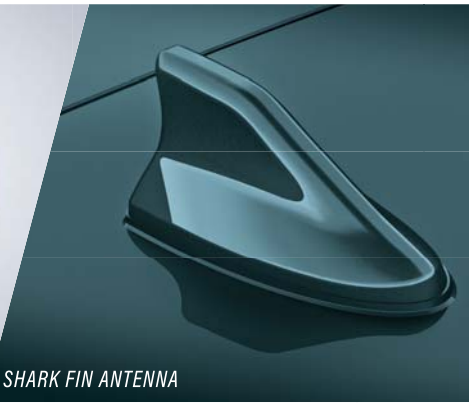

INFOTAINMENT

Choose from a wide range of premium entertainment accessories to make your journey more memorable.

Also Available: Map My India-Navigation Unit, Aux-in Cable & Hertz Speaker Upgrade