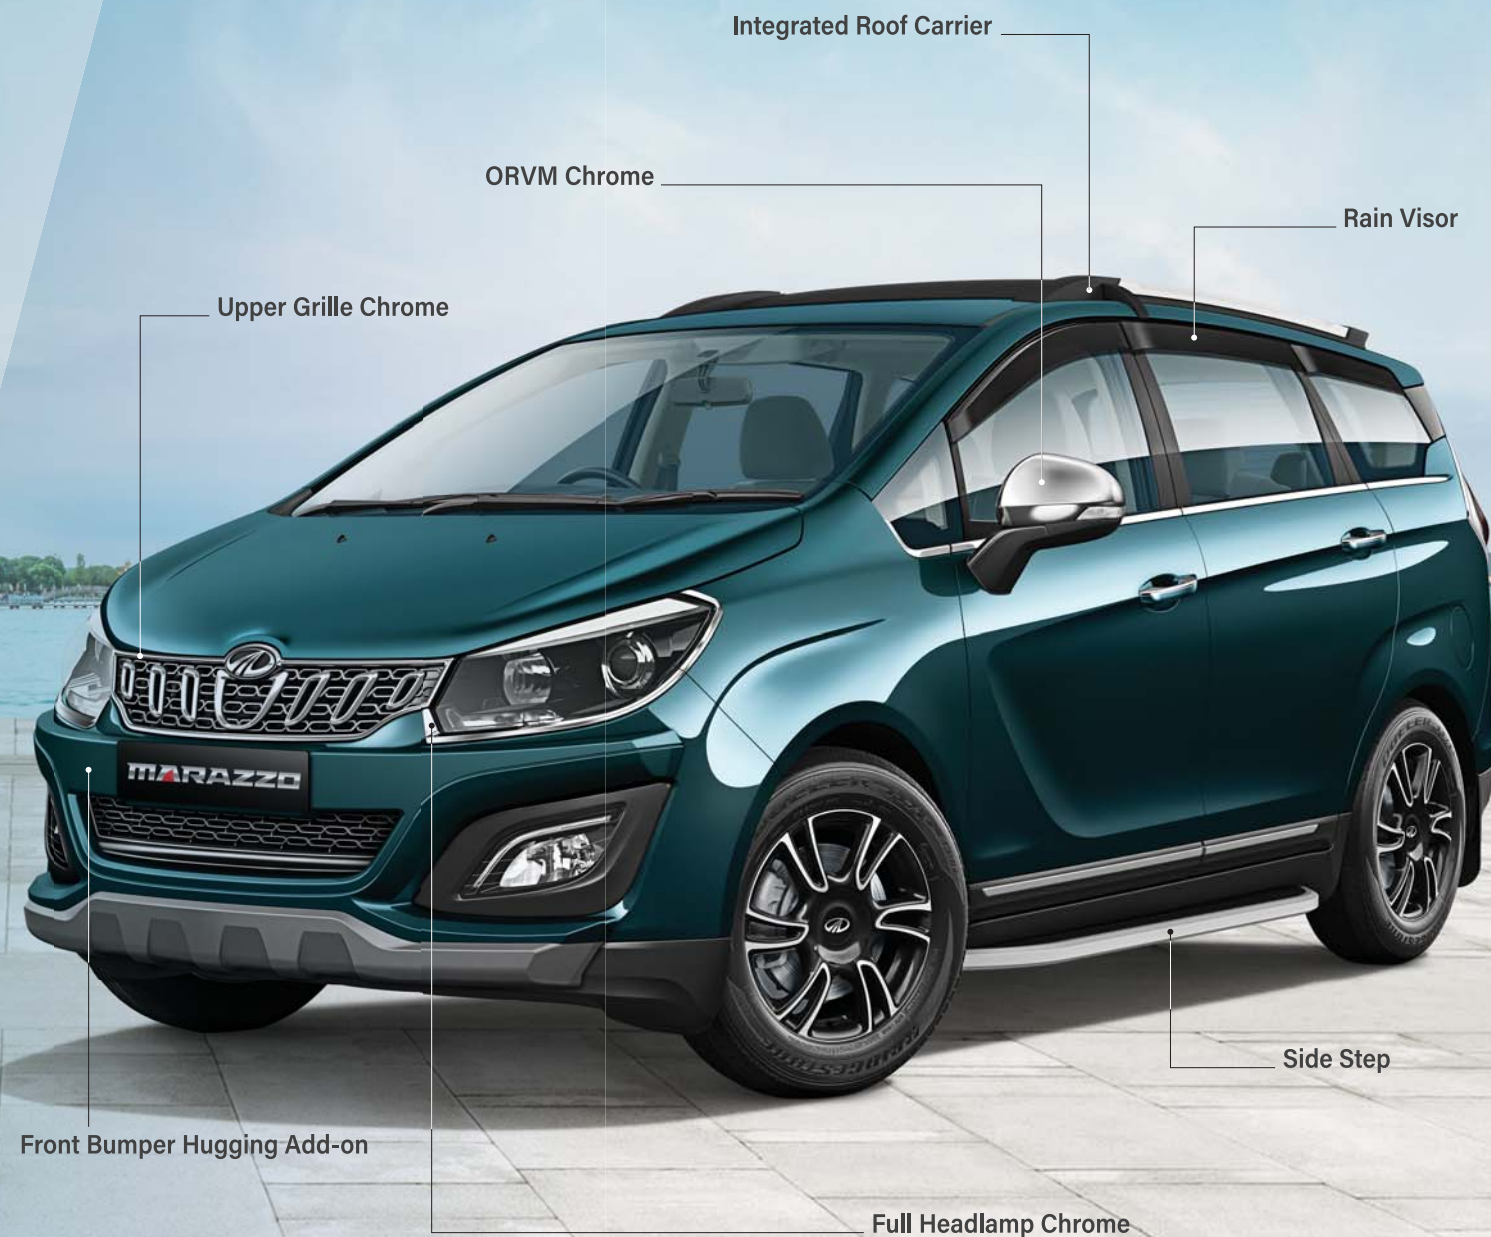

CHROME UP YOUR MARAZZO.

Make the stunning Marazzo even more spectacular with chrome upgrades. Accentuate the Marazzo with a wide range of exterior accessories and add-ons.

EXTERIOR - FRONT