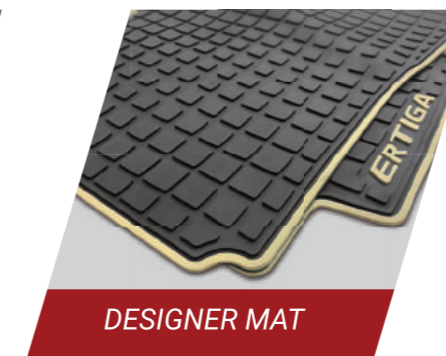

ILLUMINATED
DOOR SILL GUARD

TWIN COLOUR
DOOR SILL GUARD

PREMIUM CARPET MAT

DELUXE CARPET MAT

DESIGNER MAT

BOOT MAT

IRVM - REVERSE
PARKING ASSIST

SECURITY
SYSTEM

TRANSPARENT MAT

BLACK MAT

Your style, ———
your way.

AMBITIOUS PACKAGE
PART NUMBER (990J0M72RTE-010 Z/V)

**BOLD BOX FINISH
LINING SEAT COVER**

**BODY SIDE MOLDING
GARNISH INSERT**

DESIGNER MAT

WINDOW FRAME KIT