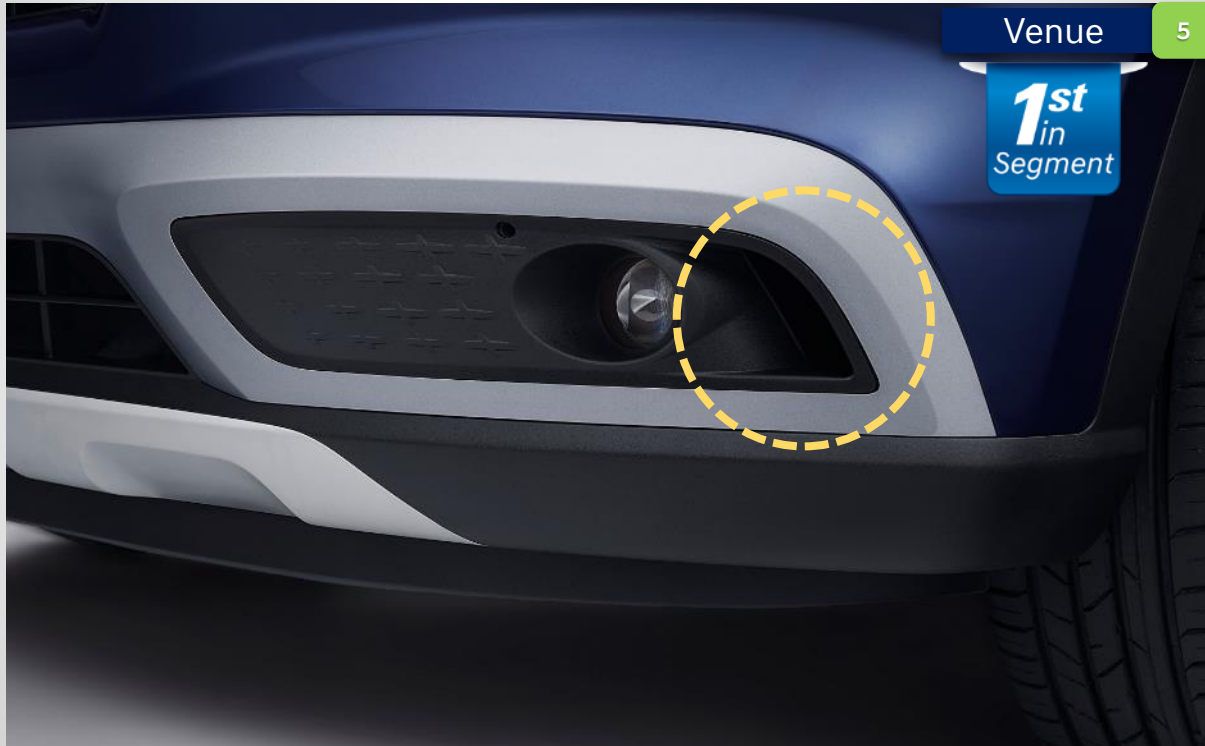

Not Available

Venue

5

1st
in
Segment

2

Nexon