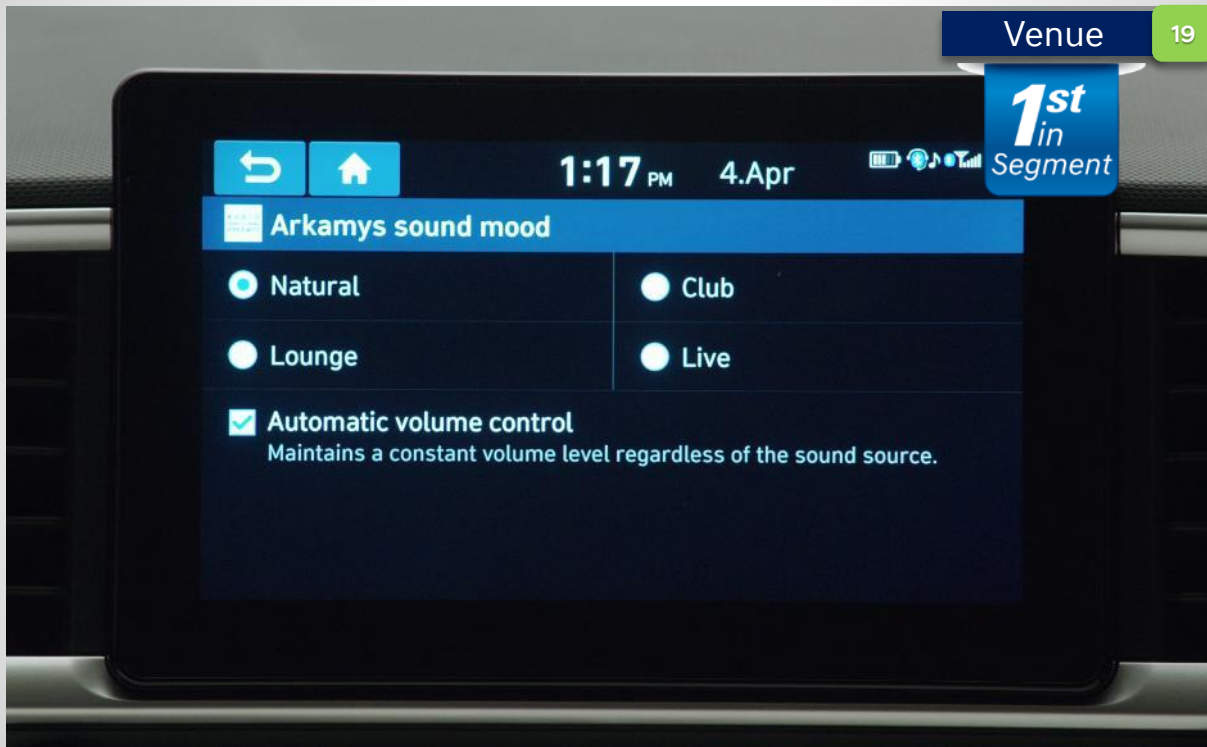

Not Available

Venue

19

7

Nexon