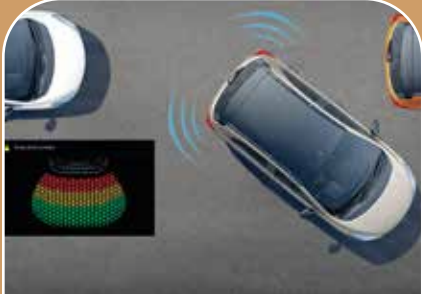

Android Auto™ & Apple CarPlay Connectivity

17.8 cm (7") touchscreen infotainment system from Harman™

8 Speaker Harman™ system for a party on the go

Intelligent storage spaces to carry all you need

Cooled glovebox for storage

Steering mounted controls

Pack more for adventure with 242 l of boot space

Dual front airbags as a standard safety feature

ABS with EBD & CSC to zip through with confidence

Reverse parking assist with display