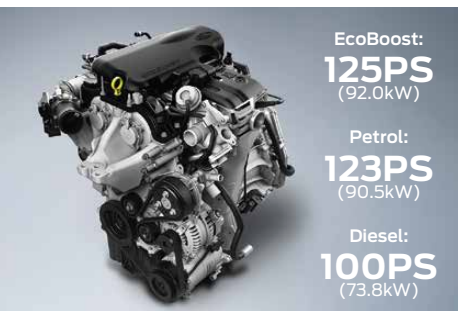

Go Further

Ford ECOSPORT

ADD MORE TO LIFE WITH THE FORD ECOSPORT.

FUN

Every inch of the Ford EcoSport is designed to help you do more and make your every drive a fun-filled one.

125PS Power

~EcoBoost has won 'International Engine of the Year' for six years in a row.

Paddle Shift

Cruise Control with Adjustable Speed Limiter

~Best Engine Under 1.0-litre.

STYLE

With a bold exterior design, the Ford EcoSport always looks like it's ready for action. And yes, it knows how to turn heads!