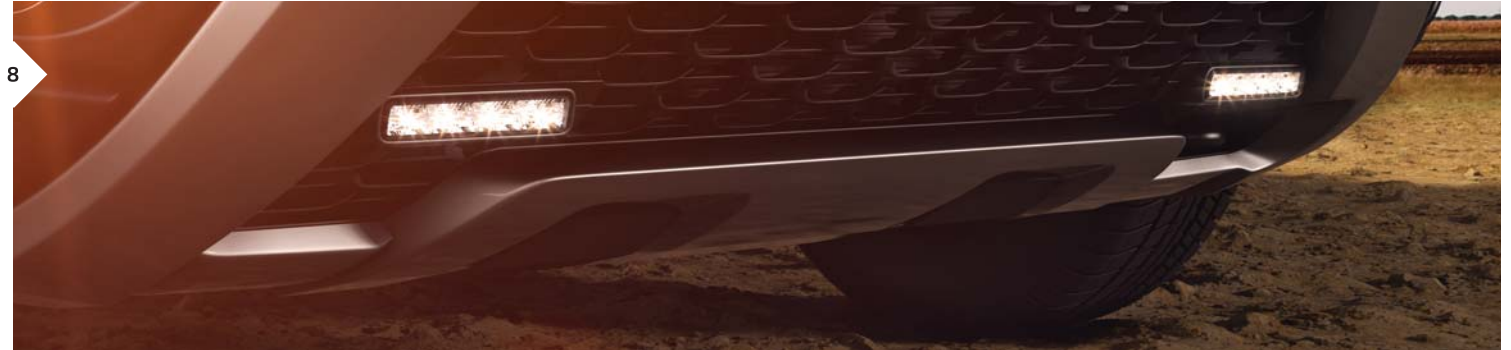

Protects your car from dirt thrown into the air by the tyres.

7. WHEEL ARCH*

Prevents dust and muck, thrown in the air by the moving tyres, from spoiling your Renault DUSTER.

8. DAYTIME RUNNING LAMP

Lends safety and more visibility to your car and consumes less power.