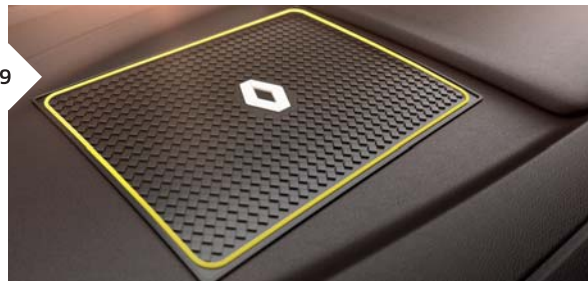

8.2 Regular

8.2

10

9. ANTI-SLIP DASHBOARD MAT

The mat prevents your cell phone and keys from sliding from the dashboard and keeps them within easy reach.

9

11

12.1

3. ROOF SPOILER

The great looking flush mount rear spoiler is paintable to the colour of your vehicle. It lends a sporty flair to the car.

4. CHROME CONTOUR PARTS

These parts lend a premium, iconic finish to your Renault DUSTER.