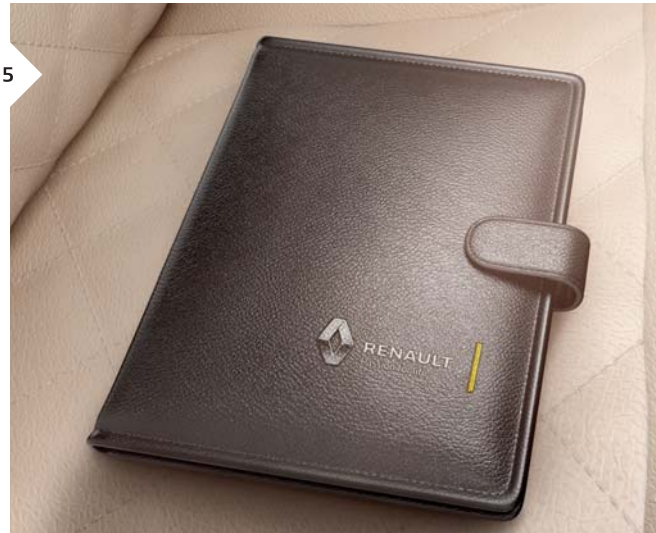

6. LUGGAGE TRAY RUBBER

The tough and flexible cargo tray allows you to carry a wide variety of items and helps protect your cargo area carpeting.

5