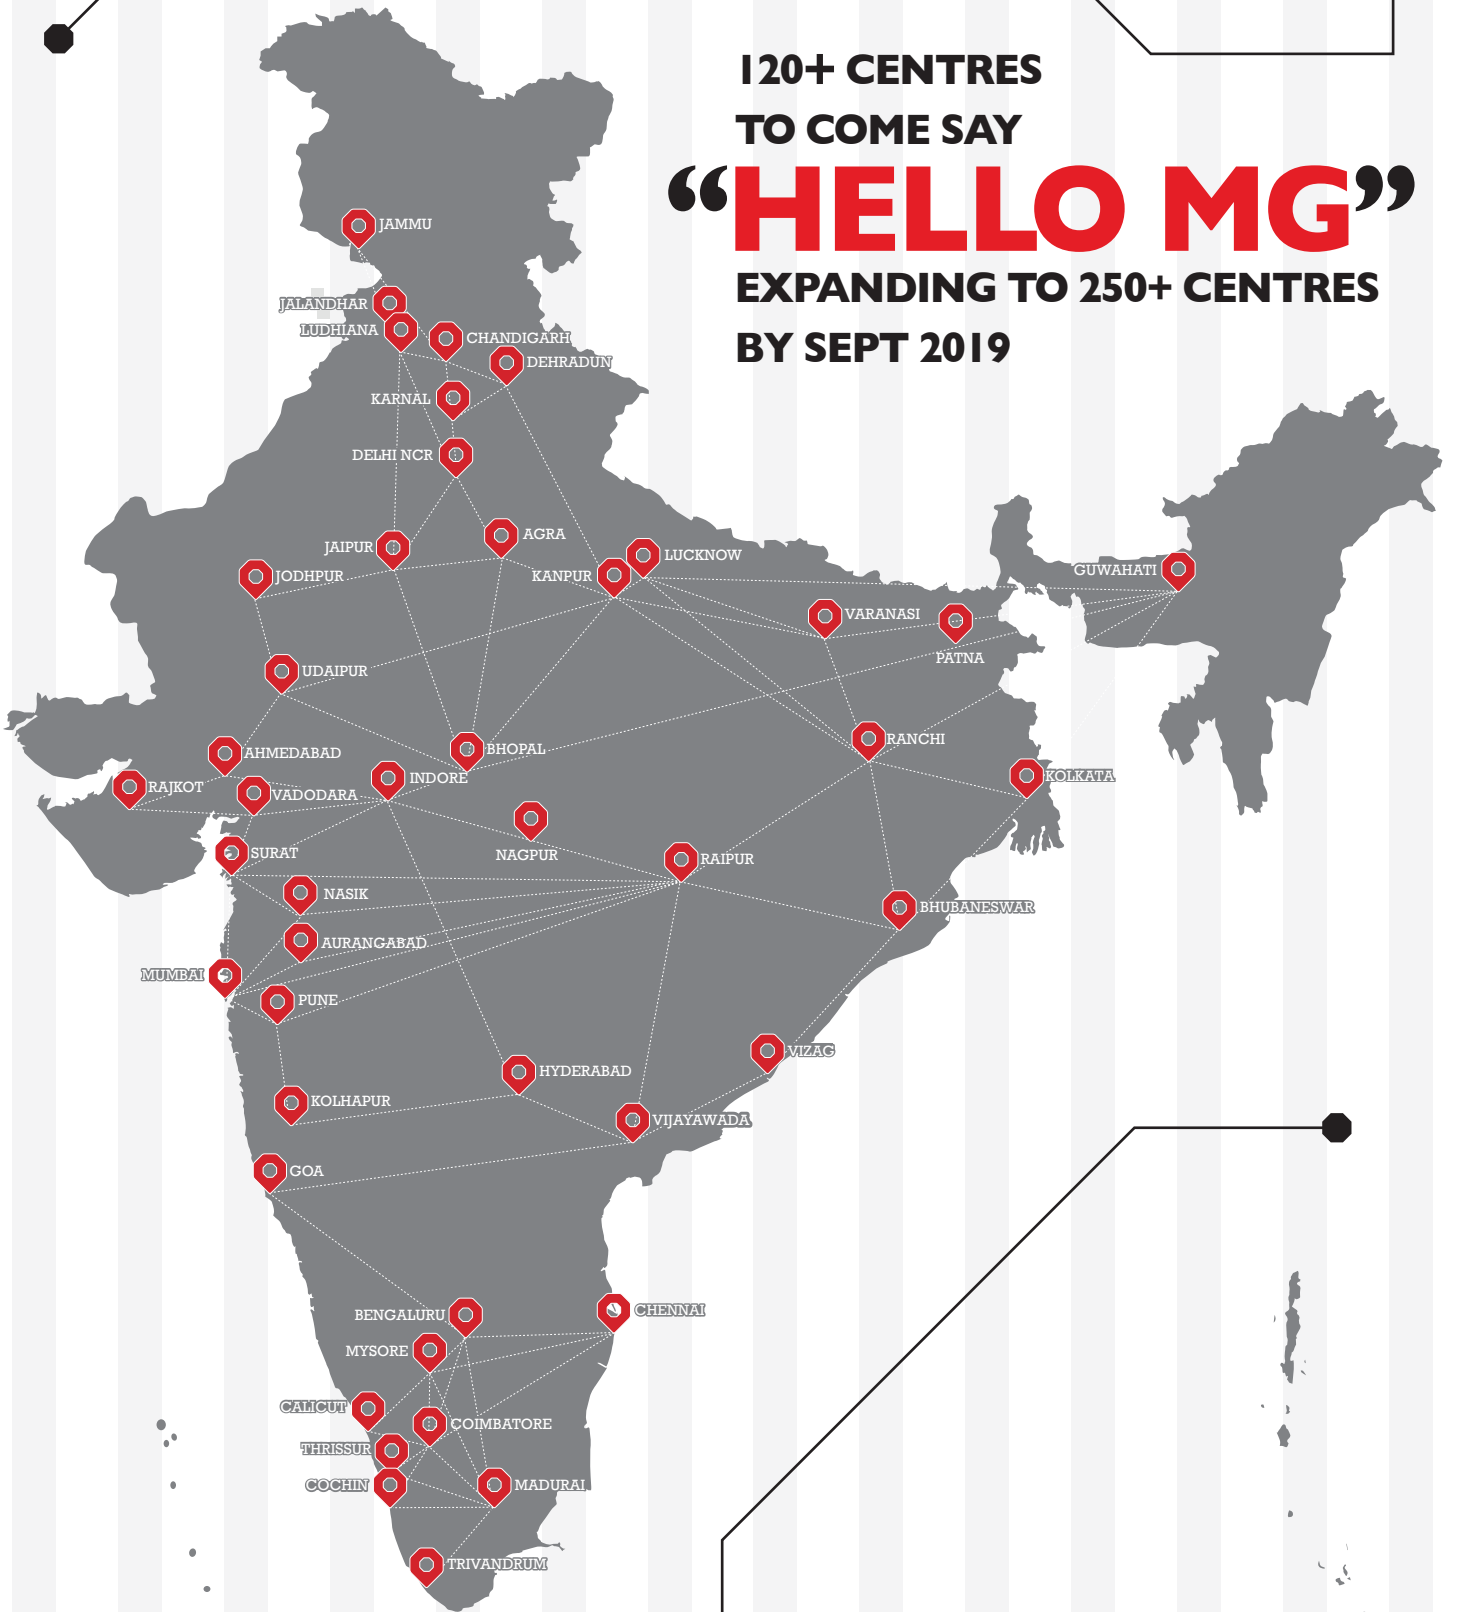

^{○○○} Only for private vehicles. For more details, please contact your nearest MG Dealer.

120+ CENTRES
TO COME SAY
“HELLO MG”
EXPANDING TO 250+ CENTRES
BY SEPT 2019

The pictorial representation does not purport to be the political map of India or represent the right scale.