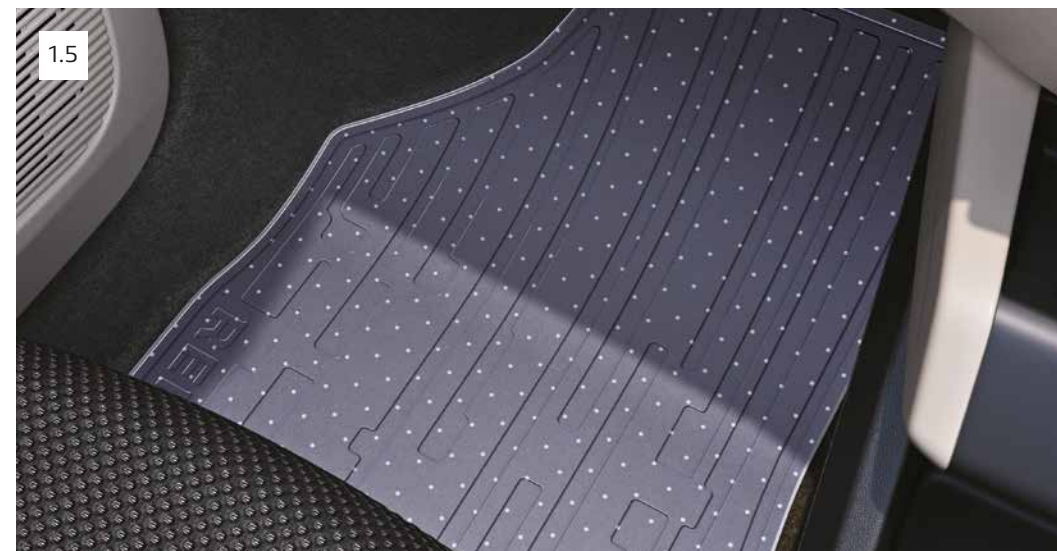

INTERIOR

ADD A TOUCH OF FLAIR TO YOUR CAR'S INTERIORS WITH THESE TRENDY AND FUNCTIONAL ACCESSORIES.

1. Cabin Floor Mat

- 1.1 Carpet Mat – Black
- 1.2 Carpet Mat – Beige
- 1.3 Designer Mat
- 1.4 PVC Black
- 1.5 PVC Transparent
- 1.6 3D Mat