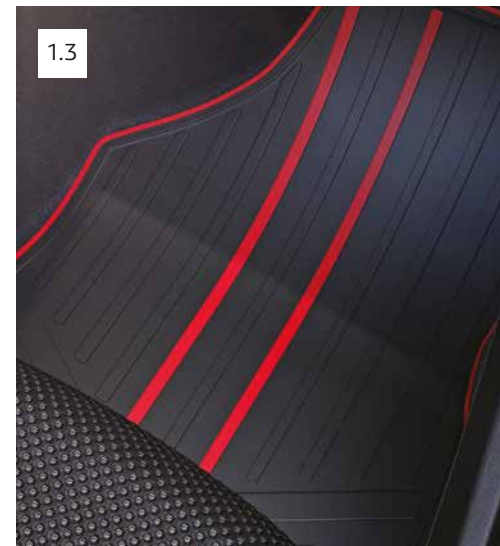

13.5 Tail Gate Chrome

13.6 Tail Lamp Chrome

13.7 Window Frame Kit

ELECTRICAL

PEP UP YOUR CAR'S VIBRANCY OR ENHANCE YOUR SAFETY WITH THESE ACCESSORIES.

1. Ambient Lighting
2. Illuminated Logo
3. Illuminated Gear Knob
Adds glow and charm to the gear knob
4. ORVM Blinker
5. Puddle Lamp
6. Illuminated Scuff Plate

INTERIOR

ADD A TOUCH OF FLAIR TO YOUR CAR'S INTERIORS WITH THESE TRENDY AND FUNCTIONAL ACCESSORIES.

1. Cabin Floor Mat

- 1.1 Carpet Mat – Black
- 1.2 Carpet Mat – Beige
- 1.3 Designer Mat
- 1.4 PVC Black
- 1.5 PVC Transparent
- 1.6 3D Mat