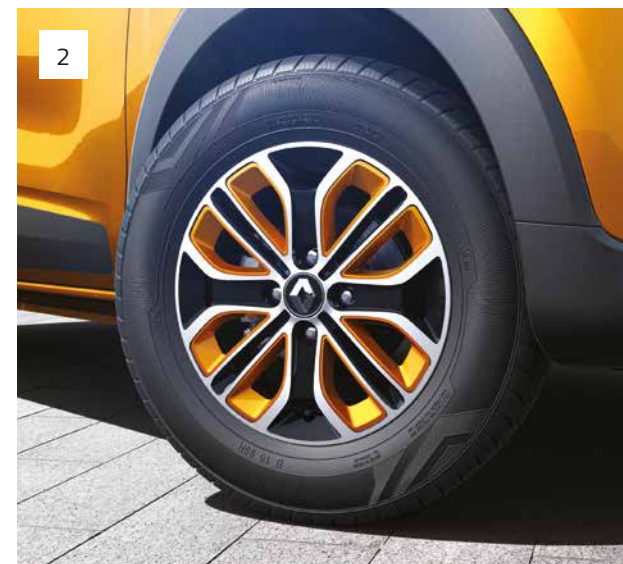

EXTERIOR

ADD-ONS TO TAKE YOUR TRIBER'S STYLE QUOTIENT AND FUNCTIONALITY TO THE NEXT LEVEL

1. Alloy Wheel
2. Alloy Wheel Insert
  Personalise Alloy Wheels by adding colours based on your style preference.
3. Body Graphics
  - 3.1 Criss Cross
  - 3.2 Triangles
  - 3.3 Gradient