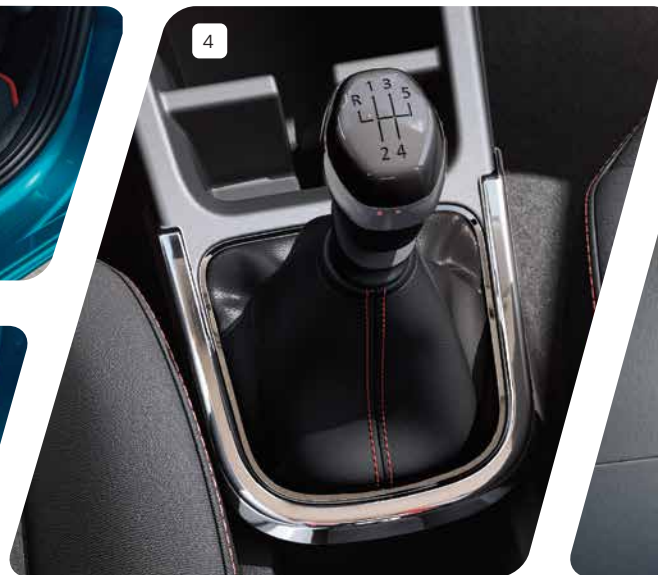

3. Front Parking Sensors

Helps parking easily even in the tightest spots.

4. Illuminated Scuff Plate

The illuminated logo gives the interiors a sophisticated edge along with an increased protection to the paint.

5. ORVM Blinker

Enhances safety while providing a unique style statement.

6. Under Body Light

Gives a glow under the car's body and makes it stand out.

7. Ambient Light

Light up the interiors of the car and express your personal style.

5

3.2

2. Steering Wheel Cover

These covers are designed to offer you better grip and superior driving comfort.

2.1 Red Highlight

2.2 Red Surround

2.3 Silver Surround

3. Cabin Floor Mats