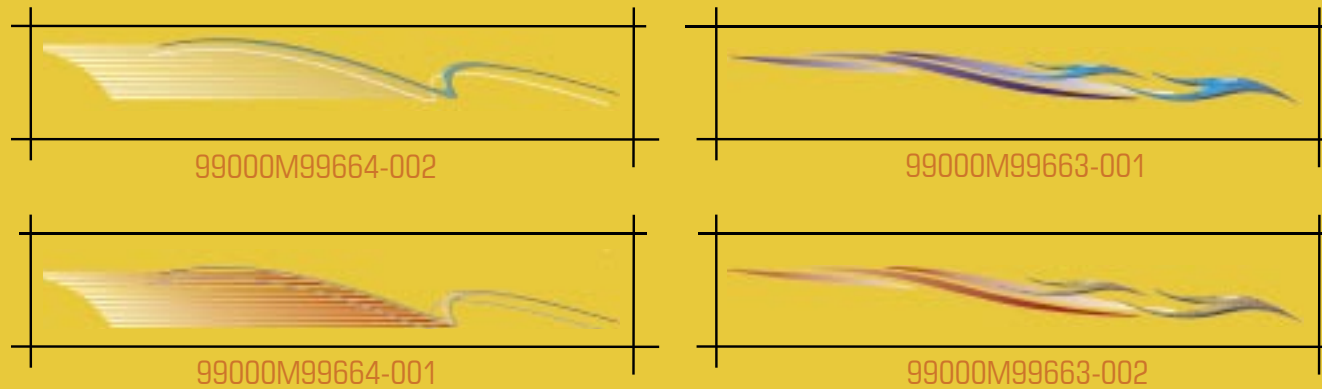

Body Graphics

Product designed to enhance the attitude of your car while adding that "style" statement. Built to strict Maruti specifications with almost 50 micron thin film base - these graphics have a life of 5 years and beyond with no absolute colour fading . Once properly applied - these would not fall off easily and hence would not leave an adhesive layer on car body that leads to excessive dust accumulations.