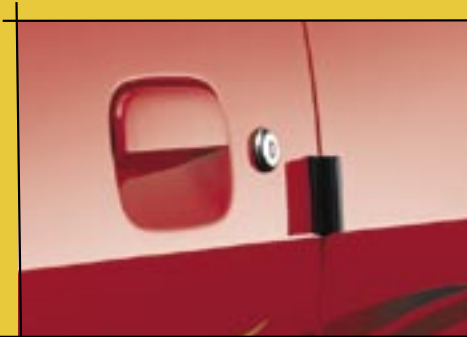

◀ **Sun Film (Frost)**
99000M99395-001
CMVR regulation compliant scratch resistant glass coatings that help your car to stay cool, enhancing the efficiency of your car air conditioner. The visual light transmission(VLT) levels are 50% for side glasses and 70% for rear glasses

▶ **High Tone Horn Kit**
99000M99657
Sometimes you have to shout to make yourself heard! The Hi-tone horn kit is perfect for those times when a simple honk won't do. It is designed to give a pleasant sound formation due to mixing of high pitch & low pitch frequency.