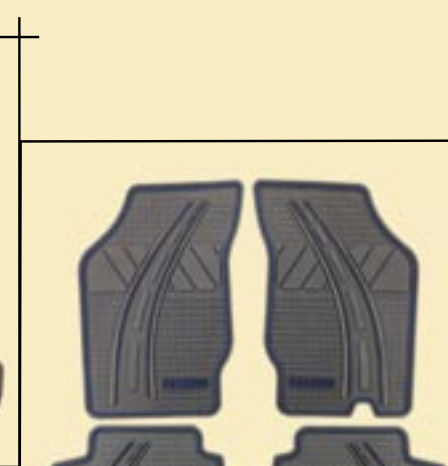

Carpet Mats

Made from high quality imported material. It has attractive patterns and is designed to fit the Zen Estilo floor.

Colourful companions for your colourful Zen Estilo
• Protection to the original factory fitted fixed carpet
• Contoured to fit the pan • Anti - skid backing • No foul smell • No adhesives used • Fully washable

Anti-skid back of Carpet Mats

Full Floor Mats

These mats features deep grooves and raised ridges to catch and hold slush and mud while protecting the vehicle carpeting.

For a clean and clear floor

Anti-skid back of PVC Full Floor Mat (Transparent)

Anti-skid back of PVC Full Floor Mat

Anti-skid back of PVC Full Floor Mat

Anti-skid back of PVC Full Floor Mat

These heavy duty floor mats features deep grooves and raised ridges to catch and hold slush and mud while protecting the vehicle carpeting.

Made of high quality rubber, perfectly matches the contours of the floor. Rugged design ensures a long life.

Designer Mats

Colourful companions for your colourful Zen Estilo • Washable • Protection to carpet • Customised fitting • Eco-friendly