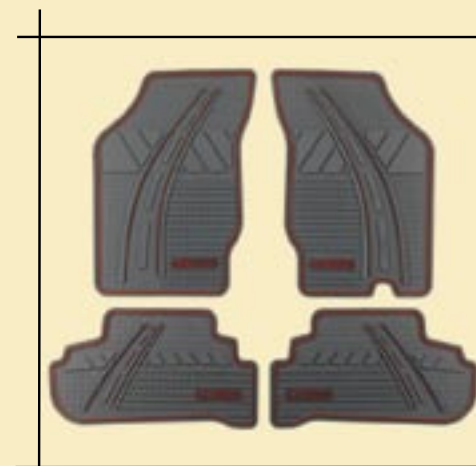

Designer Mat (GREY/RED)
99000M99643-0GR