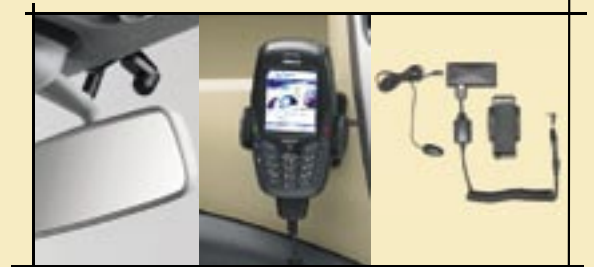

- 100 mm Dual Cone Speaker
- Waterproof Cone
- Peak Power: 80 Watts
- Weight: 390gm

- Hands Free Kit (HF625) 99000M99534**
- Compatible with all mobile handsets for both GSM & CDMA systems
 - Easy to install & use
 - External microphone for total hands free control
 - Auto speaker mute for incoming calls
 - Built-in battery charger
 - 30 seconds call auto on and cut off
 - Automatic switching of incoming calls to car speakers