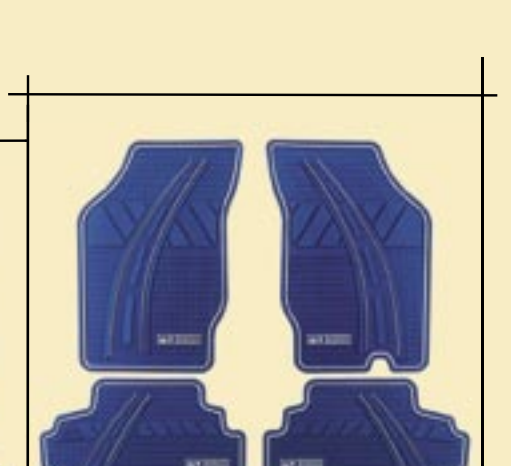

Designer Mat (BLUE/WHITE)
99000M99643-0BW