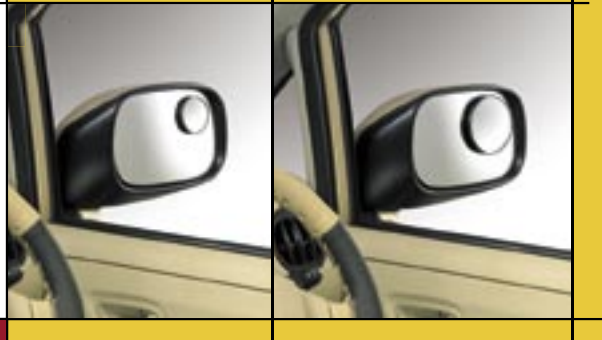

◀ **Body Cover**
SILVER 99000M99640-SIL
99000M99631
TYVEK 99000M99640-TVK
Tailor-made according to the shape of vehicle for perfect fit and has locking clips for firmly holding the cover in place.

▶ **Mirror Magic View (Small) 99000M99081**
Mirror Magic View (Large) 99000M99082
Broaden your vision (literally!). Stick the magic view mirror to get a wide angle view.