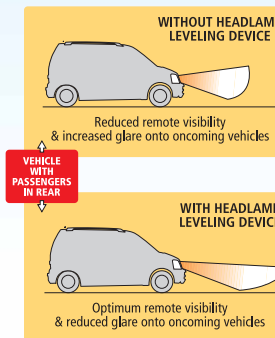

Remote Fuel Lid + Tail Gate Opener

Change to Stay Ahead

Push the envelope with the avid wagonR performance, now full of energy, dynamism and style.

CONFIDENT HANDLING

- Electronic Power Steering
- Effortless drive
- Easy to manoeuver and park

HEADLAMP LEVELING

- Adjustment of beam angle as per car load
- Optimum remote visibility
- Reduced glare onto oncoming vehicles

32 Bit onboard Microprocessor

PEPPY DRIVING

- Flat Torque Curve at varying RPMs
- Fewer gear changes
- Easy city driving, comfortable ride