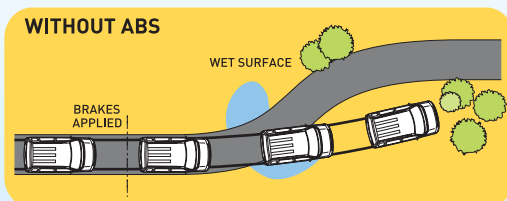

ANTILOCK BRAKING SYSTEM** (ABS)

- Complete control while braking on slippery surfaces
- No chances of wheels getting locked
- Better manoeuvrability of the vehicle on sudden braking

** In VXi only