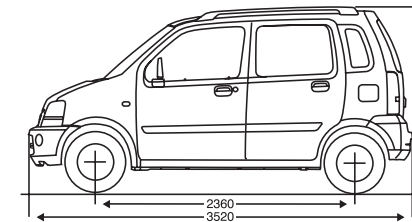

SPECIFICATIONS

DIMENSIONS IN MM.	
Length	3520
Width	1490 (VXi), 1475 (LX, LXi)
Height	1660 (without roof rail), 1690 (with roof rail)
Wheelbase	2360
Front Track	1295
Rear Track	1290
Min. Ground Clearance	165

WEIGHT IN KG.	
Kerb Weight	825 (LX, LXi)
	850 (VXi)
	840 (AX)
Gross Vehicle Weight	1250 (LX, LXi, VXi)

CAPACITY	
Seating Capacity	5 persons
Fuel Tank Capacity	35 litres

ENGINE	
Swept Volume	1061 cc
Engine Type	4 cylinder in line, FC Engine
	4 Valves per cylinder, MPFI
Engine Control	32-Bit Electronic Control Module (ECM)
Max. Power, bhp	64@6200 rpm
Max. Torque, Nm	84@3500 rpm

POWER STEERING	
Type	Electronic Power Steering (EPS) (LXi, VXi & AX)

TRANSMISSION	
Type	Manual (LX, LXi, VXi) - 5 speed
	All-synchromesh with two overdrive gears
	Automatic (AX) - 3 speed

SUSPENSION SYSTEM	
Front	McPherson Strut with torsion type roll control device
Rear	Coil spring, gas-filled shock absorbers with three-link rigid axle and isolated trailing arms

**Optional, in VXi

MARUTI UDYOG LIMITED
11th Floor, Jeevan Prakash Building,
25 Kasturba Gandhi Marg, New Delhi-110 001, India.

Available in 8 vibrant colours (5 New)

*Metallic Colours. Roof rails in Black only.

Dimensions in mm.

WAGON R
FOR THE SMARTER RACE

Visit us at ...
www.MARUTIWAGONR.COM

Call Maruti On-Road Service
39891515
Service available in 41 cities across the country

Test drive a wagonR today
Call 1800 1800 180