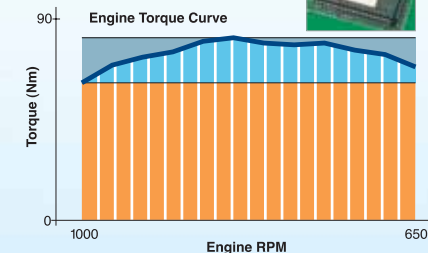

HEADLAMP LEVELING

- Adjustment of beam angle as per car load
- Optimum remote visibility
- Reduced glare onto oncoming vehicles

32 Bit onboard Microprocessor

PEPPY DRIVING

- Flat Torque Curve at varying RPMs
- Fewer gear changes
- Easy city driving, comfortable ride