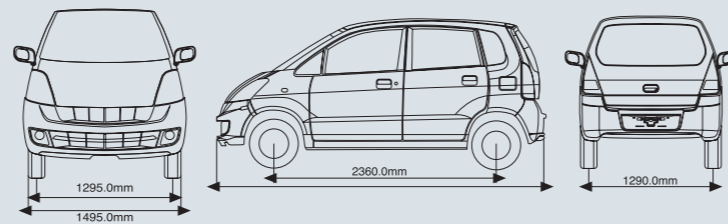

Zen Estilo Specification and Feature List

SPECIFICATION IN MM

Length	3495
Width	1475 (LX, LXi), 1495 (VXi)
Height	1595
Wheel Base	2360
Tread, Front	1295
Tread, Rear	1290

Turning Radius (m)	4.6
Seating Capacity	5 persons
Ground Clearance (mm)	165
Max Power (bhp/rpm)	64 / 6,200
Max Torque (Nm /rpm)	84 / 3,500
Engine	F10D
Engine Capacity (cc)	1061
Engine Type	4 cyl
Transmission	5MT
Drive	2WD
Clutch Type	Cable
Kerb Weight (kg)	855 (LX, LXi), 875 (VXi)
GVW (kg)	1275
Tyre Size	145/70 R13 (LX, LXi), 155/65 R13 (VXi)
Fuel Tank Capacity (l)	35
Front Brake	Ventilated Disc
Rear Brake	Drum
Transmission Type	Manual - 5 Speed, All Synchronesh with two overdrive gears
Suspension System	Front: McPherson Strut with Torsion type roll control device Rear: Coil Spring, Gas filled shock absorbers with three link rigid and isolated trailing arm
Power Steering	Type: Electronic Power Steering (EPS) (LXi & VXi)

	LX	LXi	VXi
SAFETY			
1 SRS Airbag (Driver Side) **			✓
2 ABS **			✓
3 Side Door Beams	✓	✓	✓
4 High Mount Stop Lamp	✓	✓	✓
5 Rear Door Child Lock	✓	✓	✓
6 Front Wiper (2 Speed + Intermittent)	✓	✓	✓
7 Back Door Defogger			✓
SECURITY			
1 Steering Lock	✓	✓	✓
2 Power Door Locking		(5Dr)	(5Dr)(Keyless)
EXTERIOR			
1 Body Coloured Bumpers		✓	✓
2 Body Side Moulding			✓
3 Wheel Cap	CTR	CTR	Full
4 Black Out Film			✓
5 Front Fog Lamps			✓
6 Body Coloured Side Door Handles			✓
7 Body Coloured Outside Door Mirrors			✓
8 Body Coloured Back Door Handle		✓	✓
9 Antenna	✓	✓	✓
INTERIOR			
1 ABC Pillar Trims	✓	✓	✓
2 Side Door Trims	Moulded	Moulded	Moulded
3 Back Door Trim	Moulded	Moulded	Moulded
4 Front Seat Adjustable Head Restraint	✓	✓	✓
5 Rear Seat Adjustable Head Restraint	✓	✓	✓
6 Front Seat Back Pocket (Driver Seat)	✓	✓	✓
7 Rear Seat Back	Bench	Bench	Bench
8 Floor Carpet	Moulded	Moulded	Moulded
9 Steering Wheel	PU(3Spoke)	PU(3Spoke)	PU(3Spoke)
IP / CONSOLE			
1 Centre Console with Cup Holders	✓	✓	✓
2 IP Pocket	✓	✓	✓
3 Tachometer			✓
4 Lights-off & Key Reminder Chime			✓
5 Accessory Socket			✓
6 Ash Tray	✓	✓	✓
COMFORT & CONVENIENCE			
1 Power Windows		FR	FR/RR
2 Power Steering		✓	✓
3 Front Door Pocket	✓	✓	✓
4 Remote Keyless Entry System			✓
5 Internally Adjustable ORVM	Paddle	Paddle	Electrical
Outside rear view mirror (R/L)	Pivot type (Manual)	Pivot type (Manual)	
6 Air Conditioning	✓	✓	✓
7 Back Door Opener	Key	Power Lock + Key	Power Lock + Key
8 Remote Fuel Lid Opener	✓	✓	✓
9 Vanity Mirror (Sun Visor)			(Co-driver)
10 Grip Assistant (3 nos)	✓	✓	✓
11 Co-driver Side Front Door Lock	✓	✓	✓
12 Speaker Provision	4 Speaker (Side Doors)	4 Speaker (Side Doors)	4 Speaker (Side Doors)

** Optional in VXi