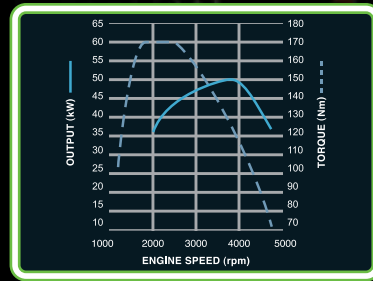

PERFORMANCE AND SAFETY KI BRAND NEW PEHCHAAN

Because you're always raring to go, the Liva is equipped with a powerful engine and world-class safety standards.

MILEAGE - 17.71 KMPL#

0.0012m³ (1.2L) DOHC PETROL ENGINE AND NEW TRD SPORTIVO ENGINE

Powerful inline 4 cylinder engine. A blend of high performance and fuel-efficiency. Generous torque from 1200 rpm allows excellent in-gear passing acceleration.

More power in the brand new 0.0015m³ (1.5L) Sportivo petrol engine, to help you go from 0-100 in 11 seconds. And do what you do best – be the centre of attention.

MILEAGE - 23.59 KMPL#

0.0014m³ (1.4L) D-4D DIESEL ENGINE

The refined Common Rail Diesel Engine with intercooler offers an ideal combination of excellent driving performance and unparalleled mileage. Generous torque from 1800 rpm offers excellent initial and in-gear passing acceleration.

*AS CERTIFIED BY TEST AGENCY UNDER RULE 115 OF CMVR, 1989 UNDER STANDARD TEST CONDITIONS. ACTUAL MILEAGE ON ROAD MAY VARY.

ABS WITH EBD

ABS with EBD (Electronic Brake Distribution) ensures complete control when you need to slow down.

IMPACT ABSORBING BODY STRUCTURE

Ensures maximum protection as it absorbs impact across the body, keeping the cabin intact.

DUAL FRONT SRS AIRBAGS

With SRS airbags for both driver and passenger, you know you're in safe hands every time you take the wheel.

FAVOUR
KI BRAND NEW
PEHCHAAN

SAFETY

PERFORMANCE