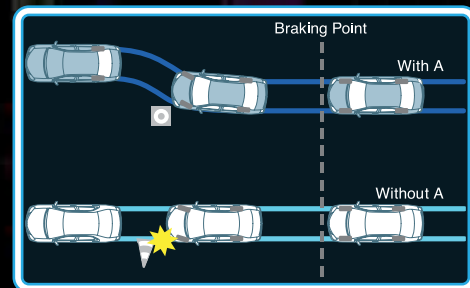

0.0014m³ (1.4L) D-4D DIESEL ENGINE

The refined Common Rail Diesel Engine with intercooler offers an ideal combination of excellent driving performance and unparalleled mileage. Generous torque from 1800 rpm offers excellent initial and in-gear passing acceleration.

*AS CERTIFIED BY TEST AGENCY UNDER RULE 115 OF CMVR, 1989 UNDER STANDARD TEST CONDITIONS. ACTUAL MILEAGE ON ROAD MAY VARY.

ABS WITH EBD

ABS with EBD (Electronic Brake Distribution) ensures complete control when you need to slow down.