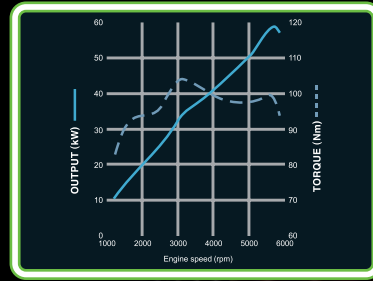

0.0012m³ (1.2L) DOHC PETROL ENGINE AND NEW TRD SPORTIVO ENGINE

Powerful inline 4 cylinder engine. A blend of high performance and fuel-efficiency. Generous torque from 1200 rpm allows excellent in-gear passing acceleration.

More power in the brand new 0.0015m³ (1.5L) Sportivo petrol engine, to help you go from 0-100 in 11 seconds. And do what you do best – be the centre of attention.