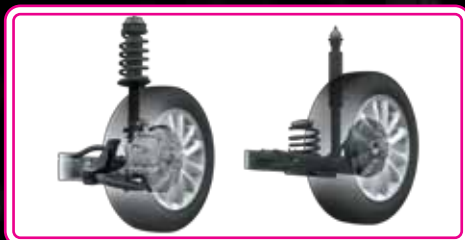

SUPERB SUSPENSION

Forget about bumps on the road to fame. Thanks to excellent front and rear suspension.