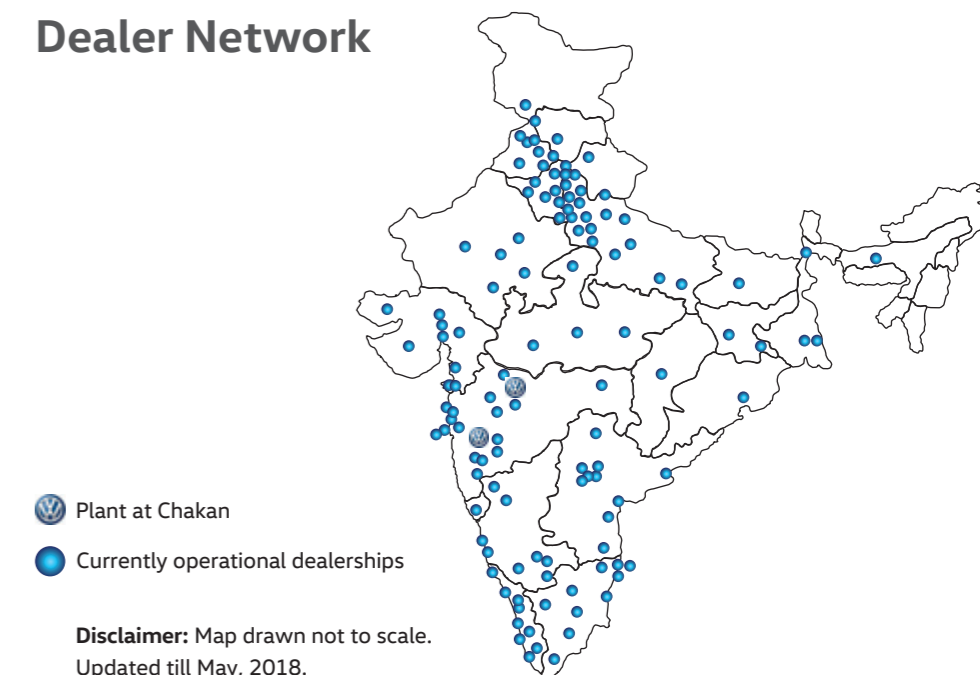

24x7 Customer Care Helpline: 1800 102 0909.

Volkswagen Service App

Everything you need to know about Volkswagen. Now on-the-go.

The Volkswagen Service Mobile Application is your reliable and smart assistant on the go. You can get information on standard service labour charges, Volkswagen dealer network and explanation of various indicators on the car's dashboard. It enables you to get connected with Volkswagen Customer Care and Roadside Assistance at a click of a button. It also facilitates prospective customers to book a test-drive and get information on Volkswagen's India line-up of cars and the latest tips and offers. So, stay connected.

Scan the QR code to download the app.

Dealer Network