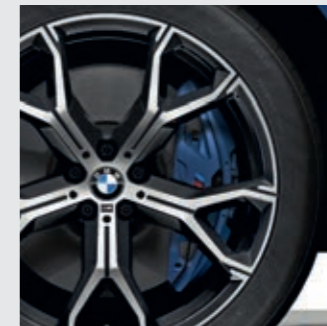

M Sport Brake