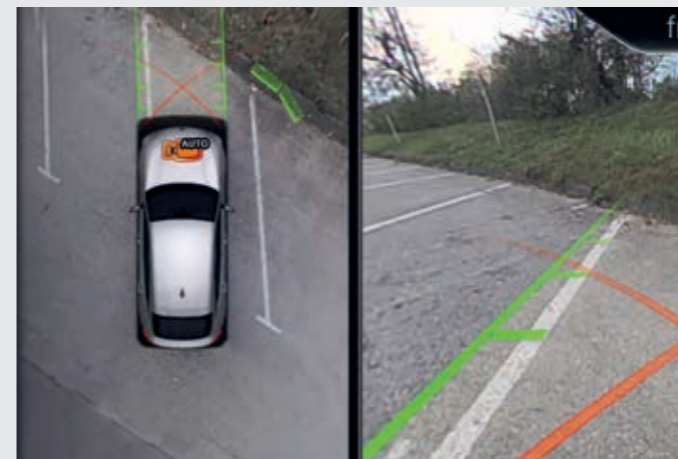

BMW Head-Up Display

M Carbon Rear Spoiler

Ambient Light

M Sport Brake

Comfort Seats

Heated and Cooled Cupholders

BMW Live Cockpit Professional with 3D Maps Navigation Function

Parking Assistant Plus with Surround View Camera and Reversing Assistant