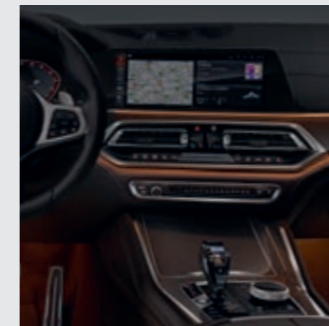

EQUIPMENT HIGHLIGHTS.

BMW Kidney Grille 'Iconic Glow'

Adaptive 2-axle Air Suspension

Panorama Glass Roof Sky Lounge

'CraftedClarity' Glass Application

M Carbon Mirror Caps

Rear Lights

Welcome Light Carpet

BMW Head-Up Display

M Carbon Rear Spoiler

Ambient Light

M Sport Brake

Comfort Seats

Heated and Cooled Cupholders

BMW Live Cockpit Professional with 3D Maps Navigation Function

Parking Assistant Plus with Surround View Camera and Reversing Assistant