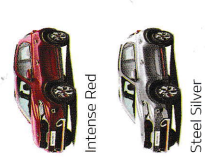

KEY FEATURES

STANDARD PACK

HTE - Smartstream G1.2 5MT, D1.5 6MT

- Dual Airbags, ABS with EBD, Rear Parking Sensors, Front Disc Brakes, Emergency Stop Signal
- Kia Signature Tiger Nose Grille, Heartbeat Tail Lamps, Halogen Headlamps
- Muscular Front and Rear Skid Plates, R15-38.1 cm (15") Steel Wheels, Wheel Cover, Rear Center Garnish - Reflector Connected Type, Pole Type Antenna
- Black Interior, Premium Fabric Seat, Premium Roof Lining, Silver Finish AC Vents Garnish

STANDARD PACK

HTX (In addition to HTE) - Smartstream G1.2 5MT, D1.5 6MT

- R16-40.62 cm (16") Metallic Silver Styled Wheels
- Black Interior, Semi-Leatherette Seats with White Stitching
- Driver Seat Height Adjust, Keyless Entry, Rear Door Power Windows, Follow me Home Headlamps
- Sunglass Holder, Passenger Seat Back Small Size Upper & Full Size Lower Pocket
- 9.65 cm (3.8") 2 DIN Audio, 4 Speakers, Steering Mounted Audio Controls, Bluetooth, UVO Lite

HTX (In addition to HTX) - Smartstream G1.0 Turbo GDI 6MT, D1.5 6MT