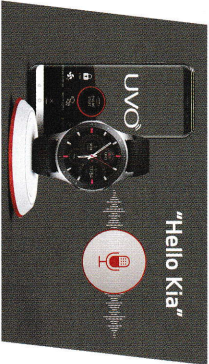

SMARTSTREAM 7DCT

ADVANCED SMARTSTREAM G1.2 PETROL ENGINE

83 PS POWER

5 SPEED MT

HIGH-TECH COCKPIT

Climb in to the Kia Sonet and you'd be excused for forgetting that you're in a compact SUV. Surrounding you in the cockpit would be class-defining tech innovations that are purposeful. The classy interior feels like a man cave right in the lap of

BOSE PREMIUM SOUND SYSTEM

FIRST-IN-SEGMENT
BOSE Premium 7-speaker System with LED Sound Mood Lights lets your favourite tracks roar in the urban jungle

UVO CONNECT

UVO offers advanced connectivity with 57 smart features like AI Voice Command, OTA map updates and many more