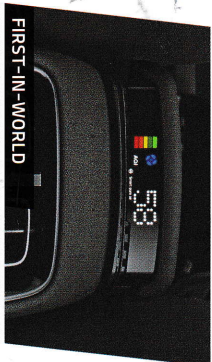

SMART PURE AIR PURIFIER WITH VIRUS PROTECTION

FIRST-IN-WORLD
Smart Pure Air Purifier with Virus Protection ensures you breathe the cleanest air when you are inside