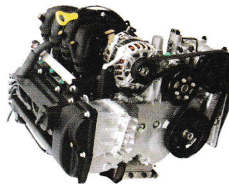

100 PS POWER
240 Nm TORQUE

6 SPEED MT

115 PS POWER
250 Nm TORQUE

FIRST-IN-SEGMENT
6 SPEED ADVANCE AT

POWERFUL G1.0 T-GDI PETROL ENGINE

120 PS POWER

SMARTSTREAM 6IMT

172Nm TORQUE

SMARTSTREAM 7DCT

ADVANCED SMARTSTREAM G1.2 PETROL ENGINE

83 PS POWER

5 SPEED MT

HIGH-TECH COCKPIT

Climb in to the Kia Sonet and you'd be excused for forgetting that you're in a compact SUV. Surrounding you in the cockpit would be class-defining tech innovations that are purposeful. The classy interior feels like a man cave right in the lap of