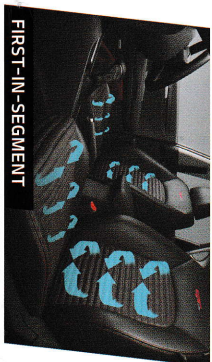

VENTILATED FRONT SEATS

FIRST-IN-SEGMENT
Ventilated Front Seats make every drive a breeze especially in hot and humid conditions