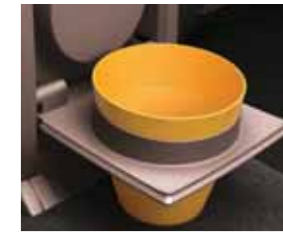

ACCESSORIES

- Black roof | Black side decals | Interior wooden décor |
- Navigation device | Textile mats | Observation Mirror*

ŠKODA AUDIO REMOTE APP

Available for iOS and Android smartphones

	ACTIVE	AMBITION	AMBITION PLUS	ELEGANCE
DESIGN				
15, alloy wheels	-	-	-	◆
Chrome surround radiator grille	-	◆	◆	◆
Chrome interior trim	◆	◆	◆	◆
Dual tone Mocca/ Ivory interiors	◆	◆	◆	◆
Body colour external mirrors and door handles	-	◆	◆	◆
SAFETY				
Halogen projector headlights	-	-	-	◆
Front and rear fog lights	-	◆	◆	◆
Anti-glare interior rear view mirror	◆	◆	◆	◆
ABS (Anti-lock Braking System) incl. Dual Rate brake assist	-	-	◆	◆
ESC (Electronic Stability Control) - for diesel automatic transmission only	-	-	◆	◆
Driver front airbag	-	◆	◆	◆
Front passenger airbag	-	-	◆	◆
Height adjustable head restraints at front and rear	◆	◆	◆	◆
Child-proof rear door locking	◆	◆	◆	◆
Child-proof rear window locking	-	-	◆	◆
Acoustic warning signal for overrun speed	-	-	◆	◆
Fuel supply cut-off in a crash	-	◆	◆	◆
Parktronic - rear park distance control	-	-	◆	◆
SECURITY				
Engine immobiliser with floating code system	◆	◆	◆	◆
Security code for audio player	-	-	◆	◆
Remote control locking and unlocking of doors and boot lid	-	◆	◆	◆
Automatic locking of doors on overrun speed	-	◆	◆	◆
COMFORT				
Height adjustment for driver seat	-	◆	◆	◆
Front and rear centre armrest	◆	◆	◆	◆
Height and length adjustable steering wheel	◆	◆	◆	◆
ŠKODA audio player, 2-DIN	-	-	◆	◆
USB and Auxiliary audio input for portable media players	-	-	◆	◆
SD/MMC data card reader	-	-	◆	◆
Audio controls on steering wheel	-	-	◆	◆

One-touch and anti-pinch function of electric windows

Electrically adjustable external mirrors

Multifunction steering wheel

Cup holder with flip frames

Audio Remote App

Black roof + Black ORVM + Black side decals