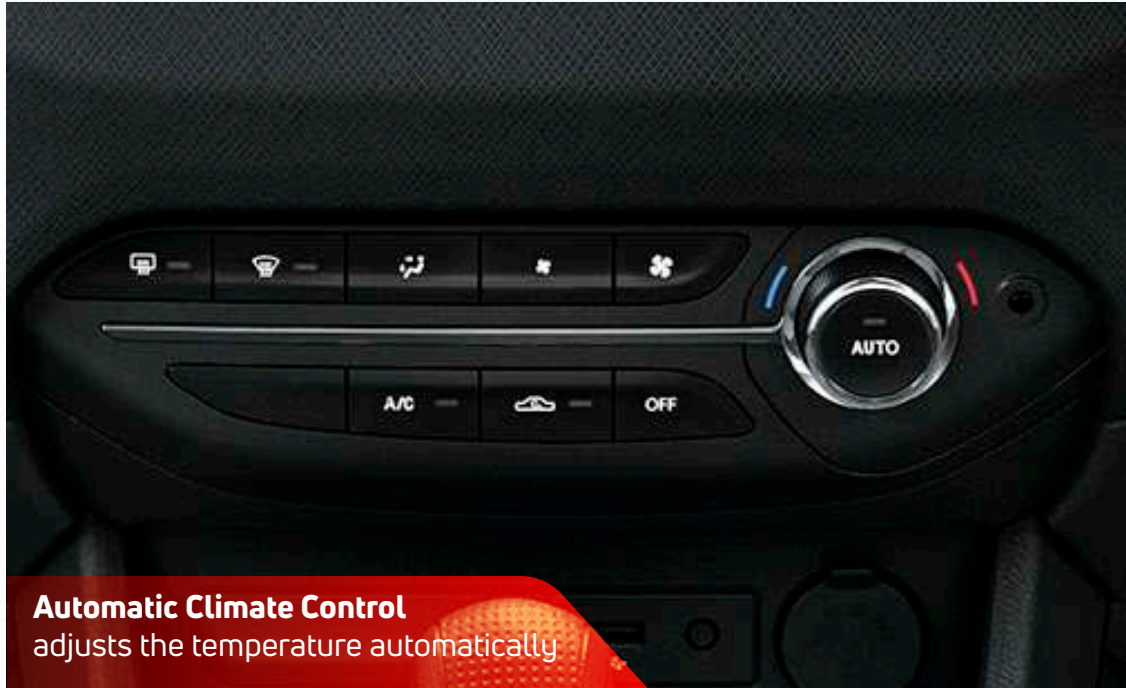

# VIBES WITH YOUR NEED FOR COMFORT

**|** *Sit back and relax. Cruise with your gang. Make room for more fun.*

**Automatic Climate Control**  
adjusts the temperature automatically

**Push Start/Stop Button**  
that needs a touch of a finger