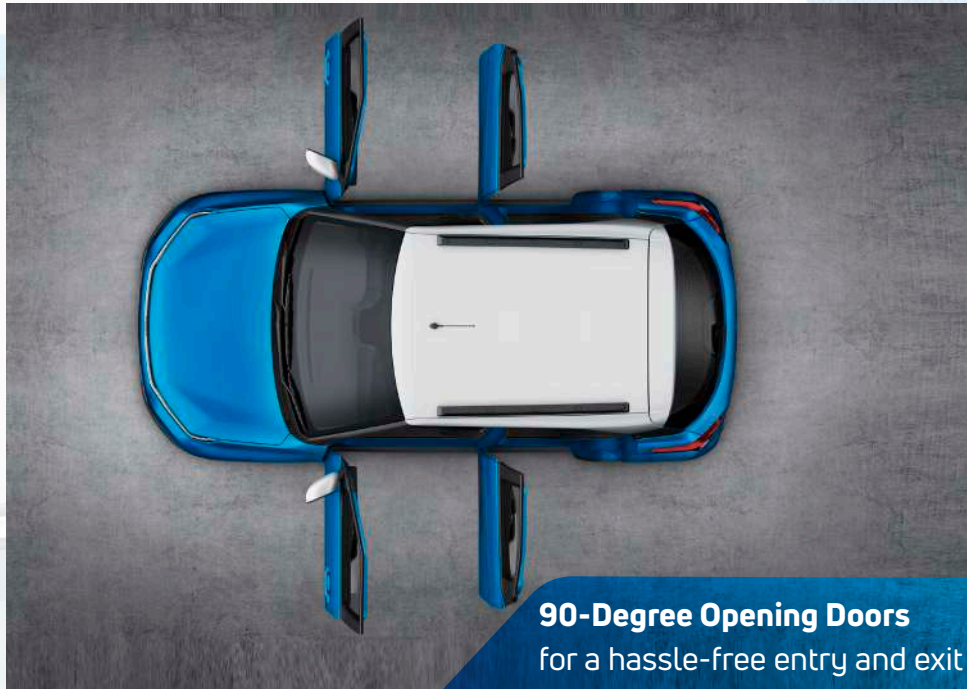

# VIBES WITH YOUR STYLE

The world will take notice of two showstoppers. You and the Punch.

**90-Degree Opening Doors**  
for a hassle-free entry and exit

**Projector Headlamps & LED DRLs**  
that shine as bright as you