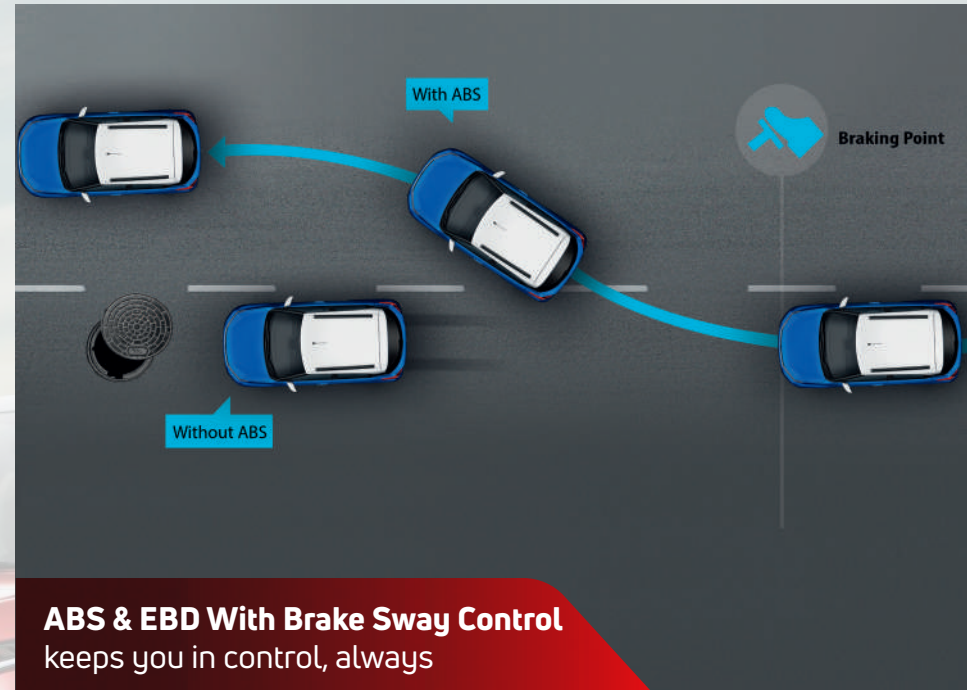

# VIBES WITH YOUR LEVEL OF SAFETY

*With the highest level of safety ratings, the Punch is for the fun-lovers and most importantly, the responsible ones.*

**Dual Airbags**  
are offered as standard

**ABS & EBD With Brake Sway Control**  
keeps you in control, always

**Front Fog Lamps With Cornering Function**  
for added safety

**Reverse Parking Camera**  
allows you to reverse without a worry

**Auto Headlamps  
& Rain Sensing Wipers**  
for a hassle-free rainy drive