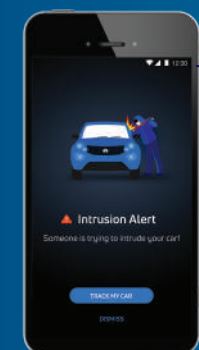

## REMOTE VEHICLE CONTROL

Redefine convenience by accessing and controlling your car remotely through your smartphone.

**Connected Car Safety** redefines car safety with tech innovations

## FIND MY CAR

Track the live location of your car and set a geo-fence perimeter to receive instant notification on breach.

## INTRUSION ALERT

Ensure peace of mind with instant notification alerts.

Stay connected to your Punch wherever you are with iRA\*