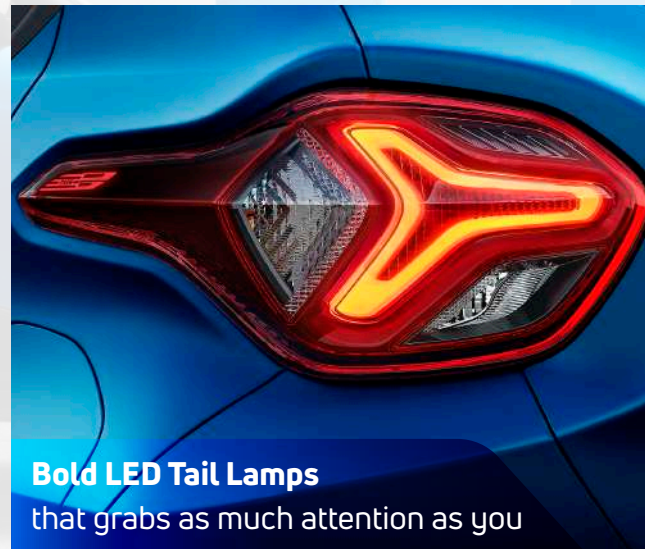

**R16 Diamond Cut Alloy Wheels**  
that adds to the Punch's SUV stance

**Bold LED Tail Lamps**  
that grabs as much attention as you

**Stylish Roof Rails**  
that adds to the Punch's aura

**More Of Stylish Exteriors**