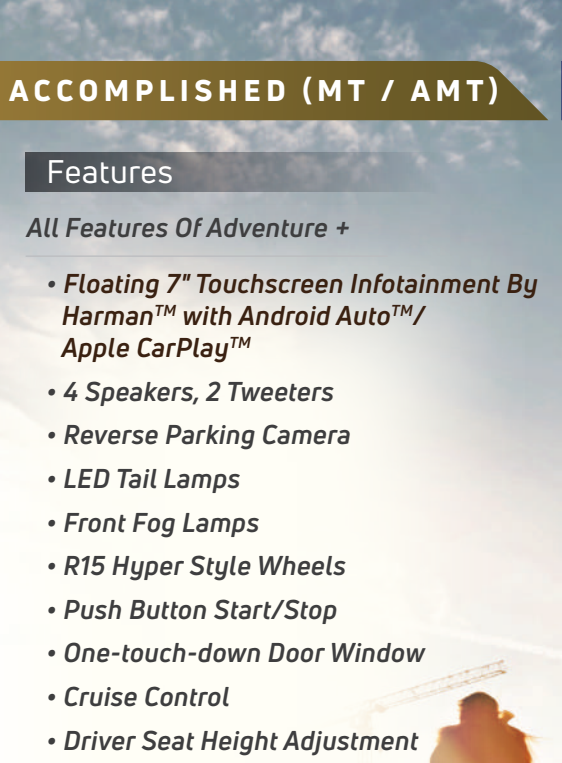

PURE (MT)

Features

- Dual Airbags
- ABS EBD
- RPAS
- ISOFIX Provision
- Central Locking With Key
- IAC + ESS Technology
- Brake Sway Control
- Front Power Windows
- Tilt Steering
- 90-Degree Door Opening
- Rear Flat Floor
- LED Indicators
- Black ODH
- Humanity Chrome Line
- Painted Bumpers
- Door, Wheel Arch & Sill Cladding

ADVENTURE (MT / AMT)

Features

1. All Features Of Pure +
2. Floating 4" Infotainment
   - 4 Speakers
   - Steering Mounted Control
   - USB Charging Port
   - ORVM With Electrical Adjustment
   - All Power Windows
   - Follow-me-home Headlamps
   - Anti Glare IRVM
   - Central Remote Locking With Flip Key
   - Full Wheel Covers
   - Body Coloured ORVM, ODH

ACCOMPLISHED (MT / AMT)

Features

1. All Features Of Adventure +
2. Floating 7" Touchscreen Infotainment By Harman™ with Android Auto™/ Apple CarPlay™
   - 4 Speakers, 2 Tweeters
   - Reverse Parking Camera
   - LED Tail Lamps
   - Front Fog Lamps
   - R15 Hyper Style Wheels
   - Push Button Start/Stop
   - One-touch-down Door Window
   - Cruise Control
   - Driver Seat Height Adjustment
   - Traction Pro (AMT Only)

CREATIVE (MT / AMT)

Features

1. All Features Of Accomplished +
2. Projector Headlamps
   - LED DRLs
   - R16 Diamond Cut Alloys
   - Roof Rails
   - 7" TFT Instrument Cluster
   - Auto Headlamps
   - Rain Sensing Wipers
   - Auto Folding ORVMs
   - Fully Automatic Temperature Control
   - Cooled Glove Box
   - Rear Wiper + Wash
   - Rear Defogger
   - Puddle Lamps
   - Rear Seat Arm Rest
   - Leather Steering & Gear Knob