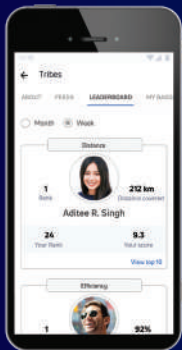

# VIBES WITH YOUR LOVE FOR TECH

It's got iRA – the connected car technology from Tata Motors that's in-sync with India.

**what3words** takes you anywhere using just 3 simple words

**Natural Voice Tech** that understands English, Hindi and Hinglish

**Tribes** is an offering that allows you to chill with fellow Punch owners