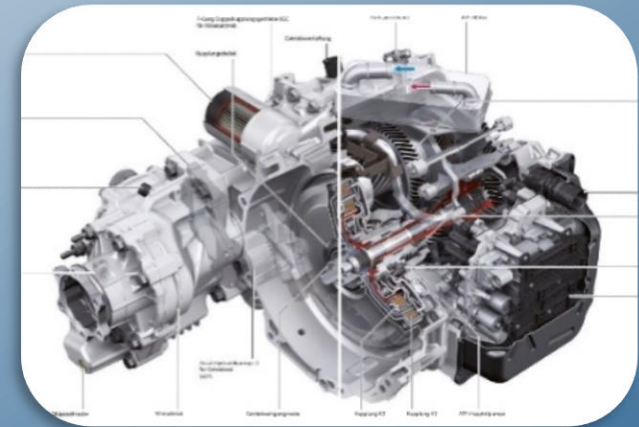

# Volkswagen Tiguan Evolution

- ▶ Tiguan Gen. 1 was Launched in 2007
- ▶ Tiguan was originally manufactured in Wolfsburg, followed by China, Russia & Mexico
- ▶ Front wheel drive (FWD) or All Wheel Drive (AWD)
- ▶ Tiguan Gen. 2 (MQB Platform) was launched in 2016 followed by Allspace
- ▶ Tiguan was launched in India in May 2017
- ▶ More than 6 Million Tiguan sold worldwide

# New Tiguan - Powerful Performance

**2.0 TSI | 4 cylinder**  
**190 PS 320 Nm**

**4MOTION**

**7 Speed DSG with Paddle Shift**