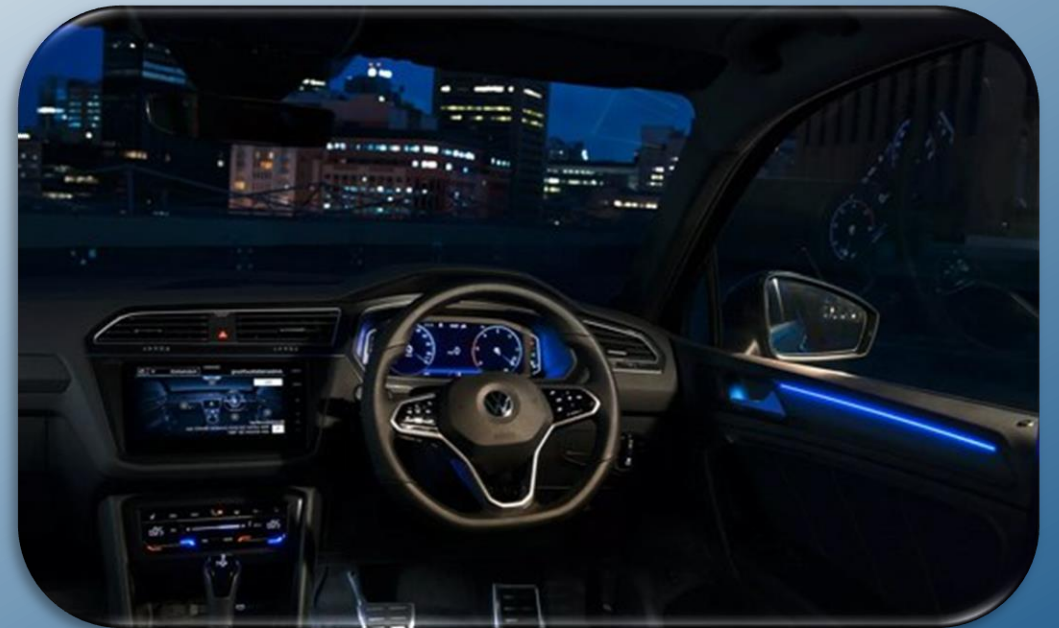

# New Tiguan - Premium Luxurious Interiors

Premium Vienna Leather Seats

Illuminated Scuff Plates

Chrome elements enhancing the premium feel

Tilt & Slide Panoramic Sunroof

30 shades of Ambient Lights

Illuminated Gear knob

# New Tiguan - Comfort & Convenience

Flat Bottom Leather wrapped Multifunction steering wheel with paddle shift

Driver Side Electric Seat with 3 Memory setting

Easy Opening & Closing of Boot

3 Zone Auto-climate control AC