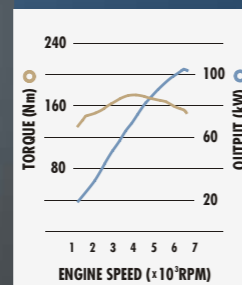

Genius on the move

Experience genius performance like never before. Command power with the genius new Dual VVT-i engine and 140 PS power. Enjoy the responsiveness of the Super CVT-i with 7-speed Sequential Shiftmatic, or the 6-speed manual transmission. Cruise in comfort, thanks to the superior suspension and Eco Driving Indicator.