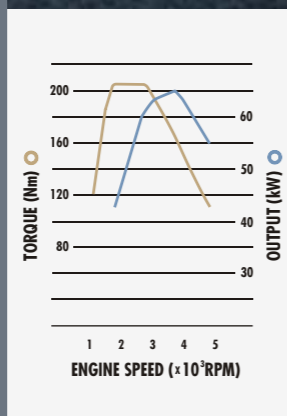

# Genius efficiency

Count on the refined D-4D common rail diesel engine with variable nozzle turbo and intercooler coupled with 6-speed manual transmission to give you ample power and torque for a great drive, whether in the city, or on a highway. Best-in-class mileage promises endless miles of driving pleasure.