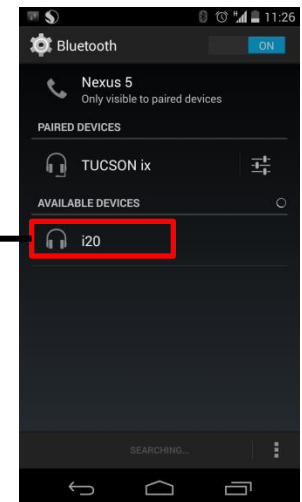

Step 3 :

- Search for audio system in your Mobile phone

- Click on 'i20' in your mobile to start connection
- If Mobile asks for "pass key" enter '0000' in your mobile