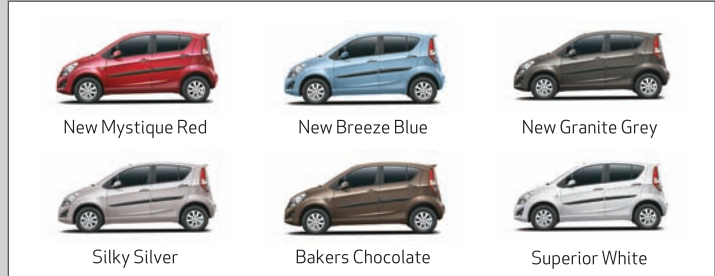

Feature list	Ldi	Vdi	Zdi
Safety and security			
Dual airbags	-	-	✓
Front ELR seat belts	✓	✓	✓
Rear seat belts - Side 3 point ELR, Middle lap belt	✓	✓	✓
Immobilizer (iCATS)	✓	✓	✓
Front fog lamp	-	✓	✓
Rear fog lamp	-	✓	✓
ABS + EBD	-	Opt	✓
Power door lock	-	4 doors	5 doors
Manual door lock	✓	-	-
Front seat belts with shoulder adjuster	-	-	✓
Exterior			
Rear spoiler	-	✓	✓
Body side molding	-	✓	✓
Body coloured outside door handles	-	-	✓
Electrically adjustable ORVM	-	-	✓
Manual remote control door mirror (both sides)	✓	✓	-
Multi-reflector headlamp	✓	✓	✓
Roof antenna	✓	✓	✓
Rear window defogger	-	-	✓
Rear wiper + washer	-	-	✓
Comfort			
AC	✓	✓	✓
Fabric insert on door trim	-	✓	✓
Keyless entry	-	-	✓
Steering mounted audio controls	-	-	✓
Power steering	✓	✓	✓
Tilttable steering wheel column	-	✓	✓
Double horn	✓	✓	✓
Interior			
60:40 split rear seat	✓	✓	✓
Seat height adjuster (driver side)	-	-	✓
Seat back pocket (driver + co-driver side)	-	✓	✓
Front seat under tray (co-driver side)	-	✓	✓
Rear seat head restraint (2 nos.)	-	✓	✓
Front seat head restraint	✓	✓	✓
Radio + CD + USB	-	-	✓
Speakers (2 front & 2 rear)	-	-	✓
IRVM (chrome mirror)	✓	-	-
IRVM (day/night)	-	✓	✓
Vanity mirror (sunvisor co-driver side)	-	✓	✓
Light off / key off reminder	-	✓	✓
Seat belt reminder (driver seat)	-	✓	✓
Tachometer	-	✓	✓
Digital clock	✓	✓	✓
Multi-information display (fuel consumption)	-	✓	✓
Accessory socket	✓	✓	✓
Instrument panel pocket (under HVAC)	✓	✓	✓
Instrument panel tray (passenger side)	✓	✓	✓
Parking brake indicator	✓	✓	✓
Front door pocket	✓	✓	✓
Two-tone interior color combination	Dark grey/Light grey	✓	✓
	Dark grey/Red	-	✓
Cup holder in console (FRxL)	✓	✓	✓
Glove box	✓	✓	✓
Door closure warning lamp	-	✓	✓

MARUTI SUZUKI

MARUTI GENUINE ACCESSORIES

BE GOOD TO YOUR MARUTI
iCATS
INTELLIGENT COMPROMISE
ANTI-THEFT SYSTEM

SMS RITZ to 53636

Test drive a Ritz today
Call 1800 1800 180

Ritz
Joy Inside

Presenting the new Ritz.
Joy inside.