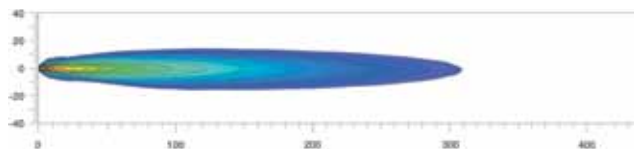

Kit Includes

- 2 Lamps
- 2 Xenon Capsules
- 2 Xenon Ballasts
- 1 Wiring Harness
- 1 Relay
- Mounting Instructions

MICRO DE XENON	
Micro DE Xenon Driving Lamp (Special Order)	008390001
Micro DE Xenon Driving Lamp Kit	008390801
ACCESSORIES	PART NUMBER
Wire Harness - High Performance (single lamp)	149147001
Socket with contacts and gaskets (Bulk)	156151807
Adjustable Mounting Bracket	153152001
SPARE PARTS	PART NUMBER
D2S 35W Xenon Capsule	H83075001
Xenon Ballast Unit - 12V Gen 3	H55760001
Lamp Unit - Micro DE Xenon Driving Beam (Special Order)	160197001

SPECS	
Voltage	12V
Beam Pattern	Driving
Light Source	D2S Xenon capsule
Ballast Unit	External Ballast - Gen 3
Power Consumption	35W
Housing Material	Magnesium
Optics	Reflector/Lens
Lens Material	Glass
Connection	Wire Harness with connector
Mounting	Upright / Pendant
Approval	SAE/ECE