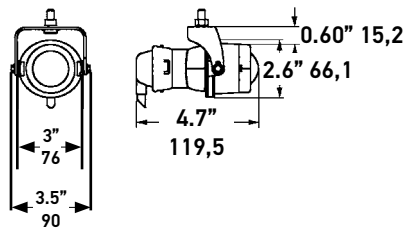

Micro DE Xenon