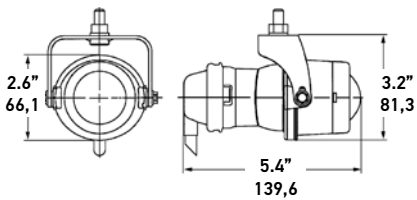

Micro DE Halogen Fog

Ideal For

- Mounting in front grille or air dam

Features

- Our most popular and versatile fog lamp
- High performance in a compact design
- Magnesium housing and reflector
- Exceptional performance and light distribution

Single Lamp Includes

- 1 Lamp
- 1 Halogen Bulb
- Mounting Hardware
- Mounting Instructions

Kit Includes

- 2 Lamps
- 2 Halogen Bulbs
- 1 Wiring Harness
- 1 Switch
- 1 Relay
- Mounting Hardware
- Mounting Instructions

MICRO DE HALOGEN FOG

Micro DE Fog Lamp	H12090041
Micro DE Fog Lamp Kit	H13090611

ACCESSORIES

ACCESSORIES	PART NUMBER
H3 12V/55W High Performance Xenon Blue Bulbs (pair) DOT/SAE	H83135302
H3 12V/55W Optilux Extreme Yellow XY Bulb (pair) Off-Road Only	H71070662
Wire Harness - High Performance	H84994031
Adjustable Mounting Bracket	153152001

SPARE PARTS

SPARE PARTS	PART NUMBER
H3 12V/55W Hella Standard Bulb DOT/SAE	H83135051
Rubber Boot	147009007

SPECS

Voltage	12V
Beam Pattern	Fog
Light Source	H3 12V/55W Bulb
Power Consumption	55W
Housing Material	Magnesium
Optics	Lens
Lens Material	Glass
Connection	Bulb Plug
Mounting	Upright/Pendant
Bracket	Coated Steel
Approval	SAE / ECE