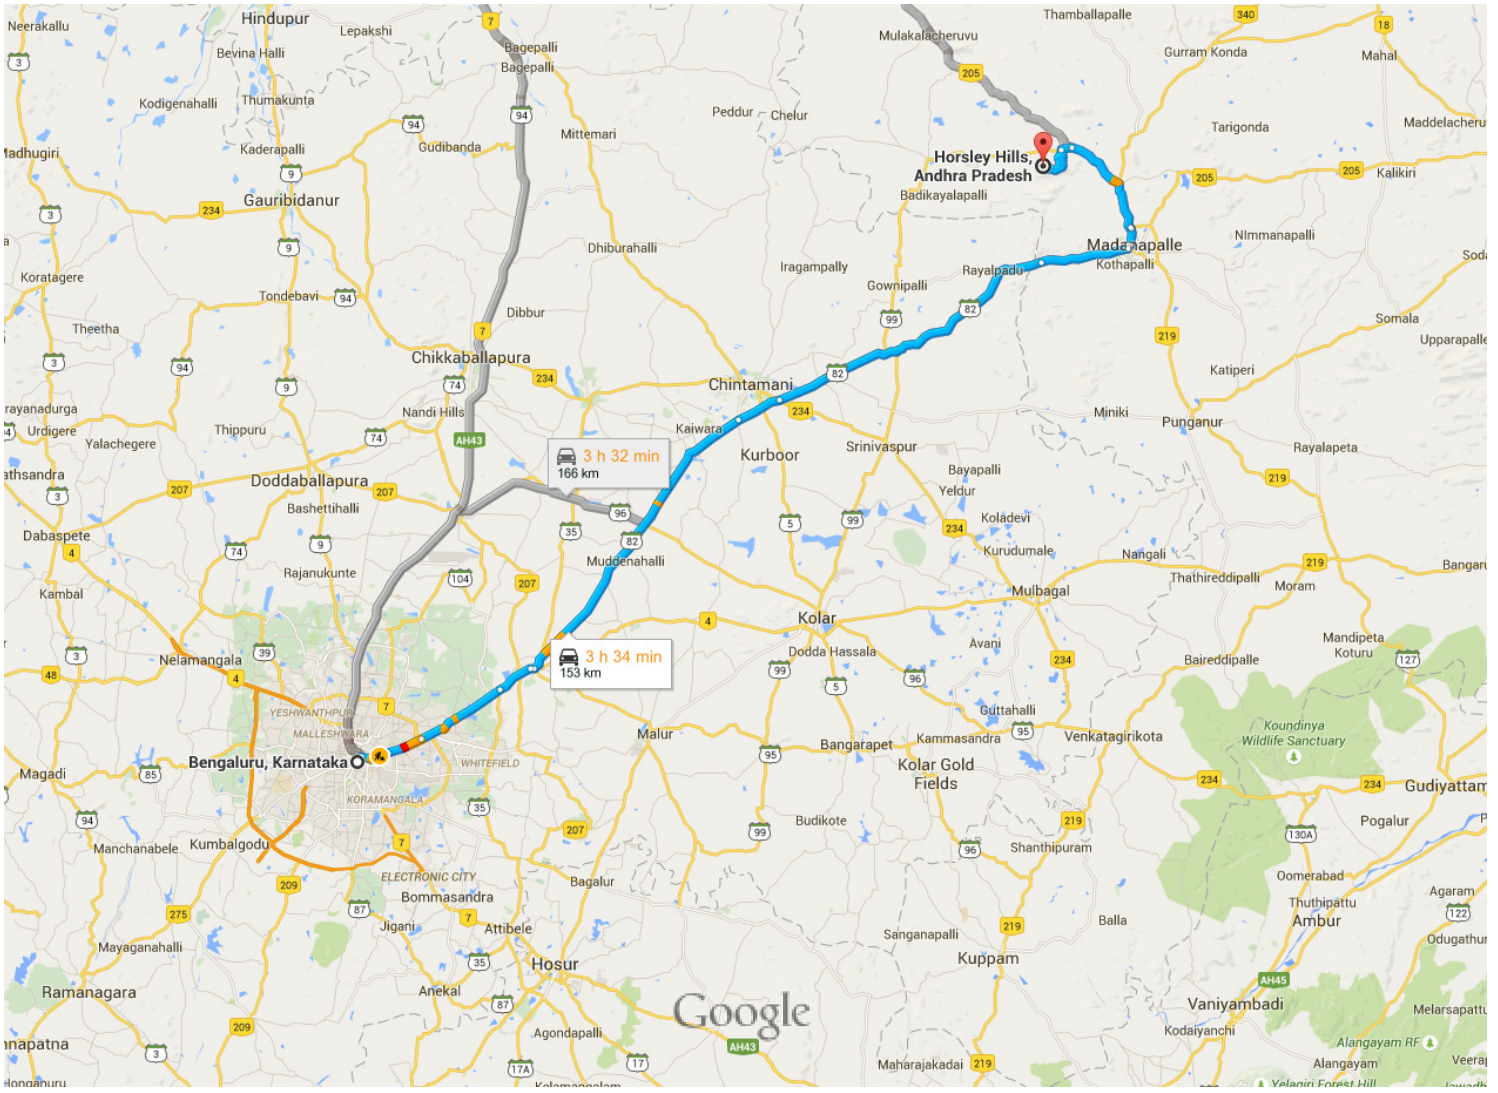

Google

Bengaluru, Karnataka to Horsley Hills, Andhra Pradesh Drive 153 km, 3 h 34 min

Map data ©2015 Google 10 km

via Hoskote-Chintamani Rd and SH 82 **3 h 34 min**
 2 h 50 min without traffic · 153 km
 This route has tolls.

Details

via SH 82 **3 h 32 min**
 2 h 55 min without traffic · 166 km
 This route has tolls.

Details