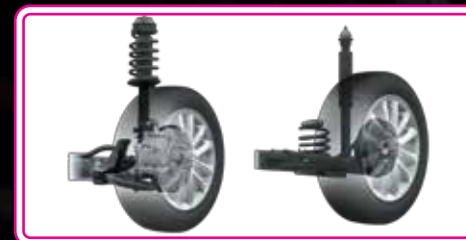

SUPERB SUSPENSION

Forget about bumps on the road to fame. Thanks to excellent front and rear suspension.