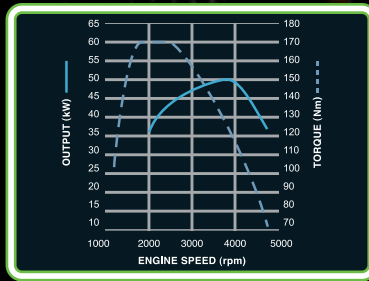

PERFORMANCE AND SAFETY KI BRAND NEW PEHCHAAN

Because you're always raring to go, the Liva is equipped with a powerful engine and world-class safety standards.

MILEAGE - 17.71 KMPL#

0.0012m³ (1.2L) DOHC PETROL ENGINE AND NEW TRD SPORTIVO ENGINE

Powerful inline 4 cylinder engine. A blend of high performance and fuel-efficiency. Generous torque from 1200 rpm allows excellent in-gear passing acceleration.

More power in the brand new 0.0015m³ (1.5L) Sportivo petrol engine, to help you go from 0-100 in 11 seconds. And do what you do best – be the centre of attention.

MILEAGE - 23.59 KMPL#

0.0014m³ (1.4L) D-4D DIESEL ENGINE

The refined Common Rail Diesel Engine with intercooler offers an ideal combination of excellent driving performance and unparalleled mileage. Generous torque from 1800 rpm offers excellent initial and in-gear passing acceleration.

*AS CERTIFIED BY TEST AGENCY UNDER RULE 115 OF CMVR, 1989 UNDER STANDARD TEST CONDITIONS. ACTUAL MILEAGE ON ROAD MAY VARY.

ABS WITH EBD

ABS with EBD (Electronic Brake Distribution) ensures complete control when you need to slow down.

IMPACT ABSORBING BODY STRUCTURE

Ensures maximum protection as it absorbs impact across the body, keeping the cabin intact.

DUAL FRONT SRS AIRBAGS

With SRS airbags for both driver and passenger, you know you're in safe hands every time you take the wheel.

FAAME
KI BRAND NEW
PEHCHAAN

SAFETY

PERFORMANCE