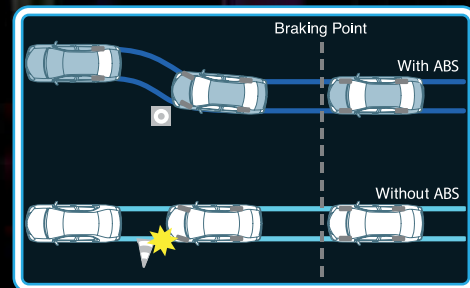

0.0014m³ (1.4L) D-4D DIESEL ENGINE

The refined Common Rail Diesel Engine with intercooler offers an ideal combination of excellent driving performance and unparalleled mileage. Generous torque from 1800 rpm offers excellent initial and in-gear passing acceleration.

*AS CERTIFIED BY TEST AGENCY UNDER RULE 115 OF CMVR, 1989 UNDER STANDARD TEST CONDITIONS. ACTUAL MILEAGE ON ROAD MAY VARY.

ABS WITH EBD

ABS with EBD (Electronic Brake Distribution) ensures complete control when you need to slow down.