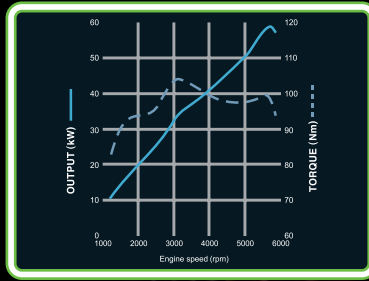

0.0012m³ (1.2L) DOHC PETROL ENGINE AND NEW TRD SPORTIVO ENGINE

Powerful inline 4 cylinder engine. A blend of high performance and fuel-efficiency. Generous torque from 1200 rpm allows excellent in-gear passing acceleration.

More power in the brand new 0.0015m³ (1.5L) Sportivo petrol engine, to help you go from 0-100 in 11 seconds. And do what you do best – be the centre of attention.