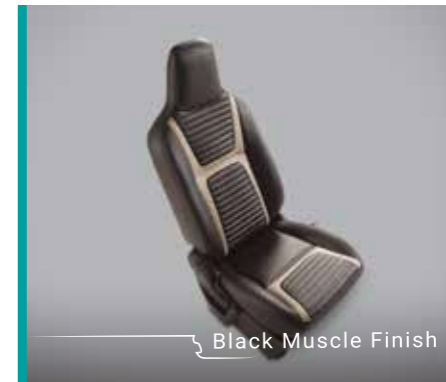

Black Wing Perforation Finish

Black Muscle Finish

990J0M69RB3-050 (Z/V) | 990J0M69RB3-110 (L)