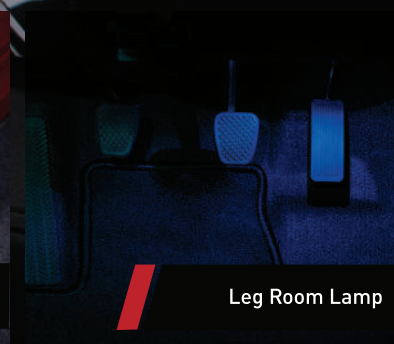

Door Lower Garnish

Front Fender Garnish

Door Mirror Garnish

Front Corner Sensors

Body Cover

STYLE SO EPIC, HEADS WILL TURN.

When there's a Civic on the road, people will stop and stare. Each feature grabs attention. And every inch of gleaming chrome sets hearts racing that much faster. So, it's no surprise that the Civic is Honda's highest-selling car globally. Still, there are some finer details you can tweak in your very own epic style. Additions that let you put your own spin on the Civic. And our list of genuine accessories is designed to help you do that – make your Civic as unique as you.

Trunk Spoiler
Wing Type

Logo Projector

Step Illumination

Leg Room Lamp

Trunk Tray

Seat Cover

Basic Kit - Floor Mat

Basic Kit-
Cushion Pillow