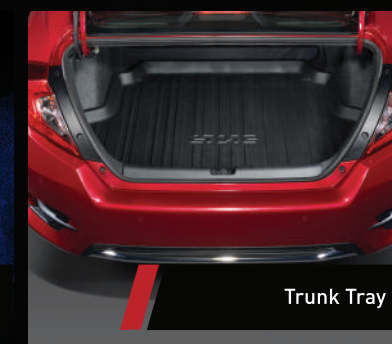

Leg Room Lamp

Trunk Tray