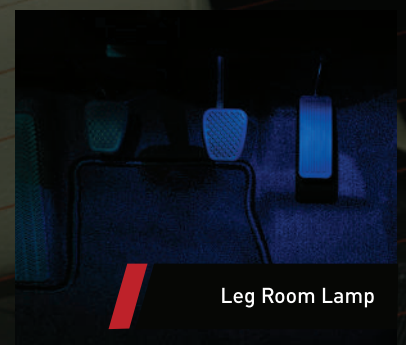

Siren with Lock / Unlock

ACCESSORIES THAT FIT IN. FOR A CAR THAT STANDS OUT.

Let's face it. The Civic is a stunner. So, what could beat accessories that take its looks a notch higher? Those that fit seamlessly, of course. That's why our accessories are designed to blend in perfectly. Not just with the Civic, but with your style as well. And to make things even better, we make sure they're selected after stringent tests. So, you get all the safety and reliability of a Honda.

Front Corner Sensors

ADVANCE PACKAGE

Looks good. Feels even better.

Door Visor with Chrome

CHROME PACKAGE

Bold looks. Sharp cuts. A glint of chrome. Striking features are made to be highlighted.

Leg Room Lamp