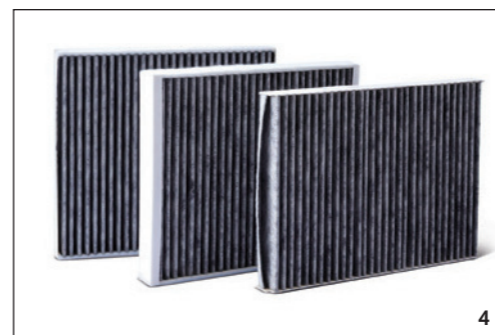

- 1 Body Side Moulding-Black / Chrome | Part No. 6RF 071 328 E / 6RF 071 328 B
- 2 Rimlock (Anti-theft Wheel Lock) | Part No. 000 071 597 D
- 3 Sunblind (Set of 5 pcs) | Part No. 6RF 064 365
- 4 Carbon Activated Cabin Air Filter (AC) Filters Bacteria, Noxious Gas, Dust, Pollen and Odour | Part No. 6RG 091 700
- 5 Dual Tone Horn Kit | Part No. 6RF 093 806 KIT