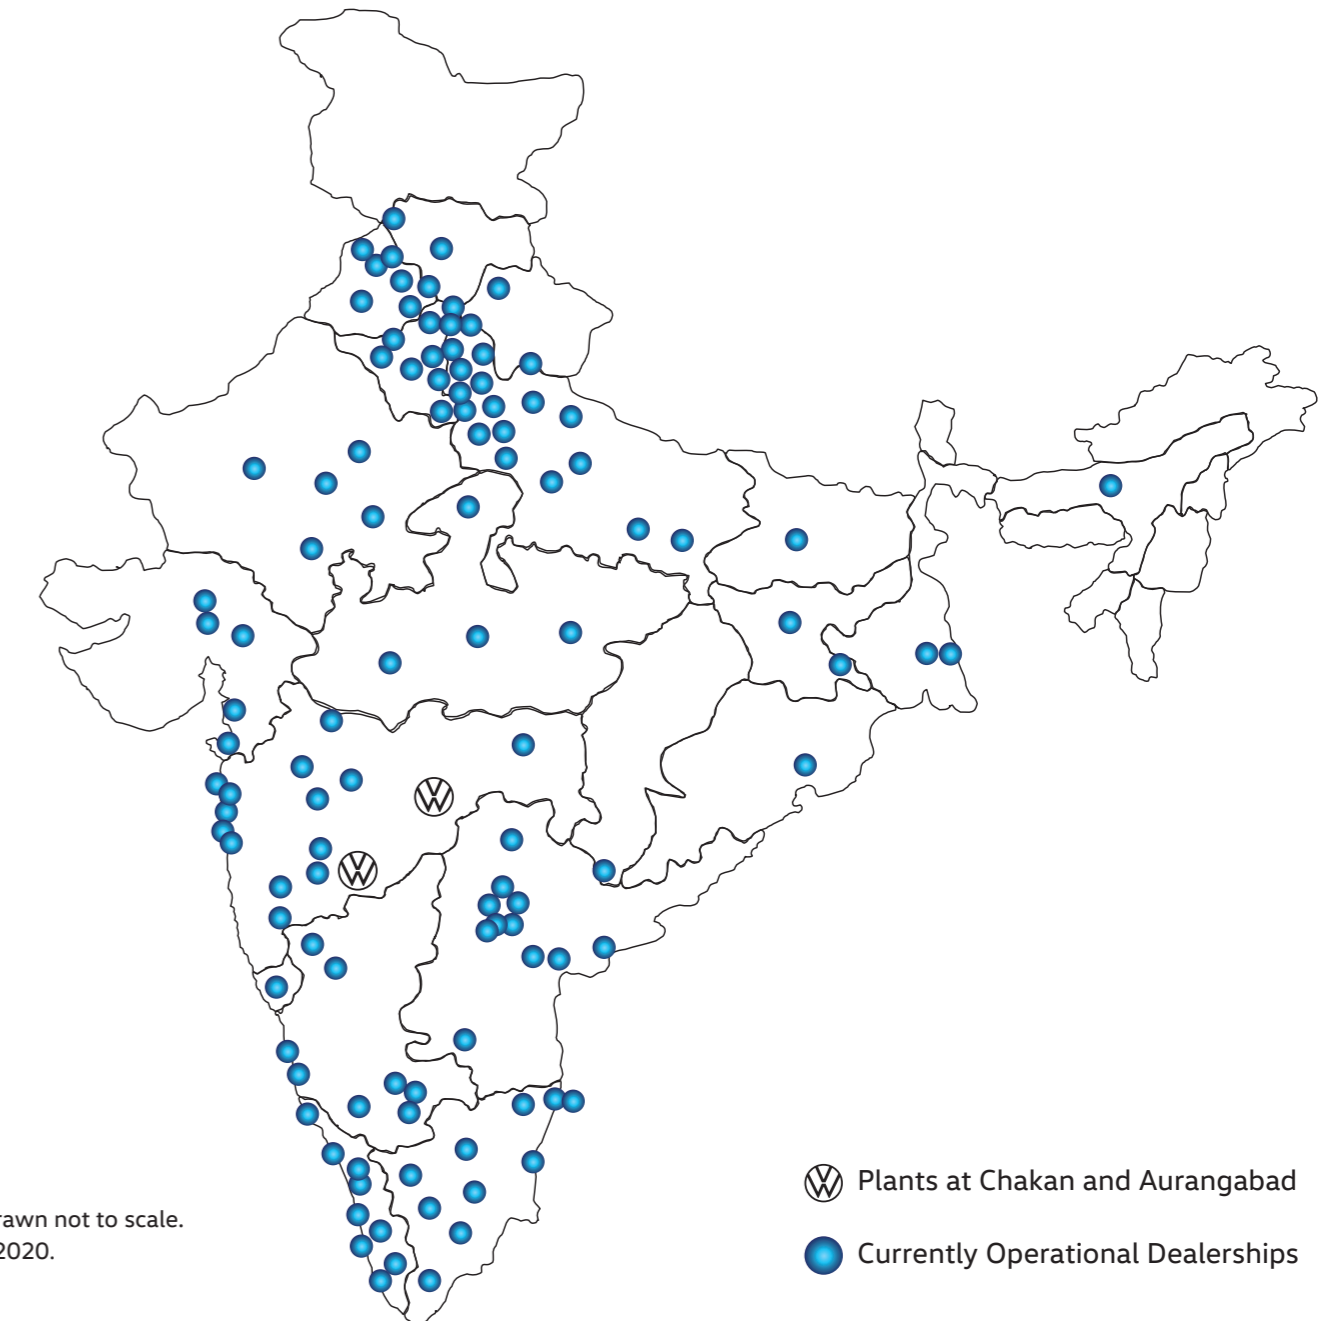

Dealer Network

Plants at Chakan and Aurangabad

Currently Operational Dealerships

Disclaimer: Map drawn not to scale. Updated till June, 2020.

The Vento

Printed in India

ŠKODA AUTO Volkswagen India Pvt. Ltd.