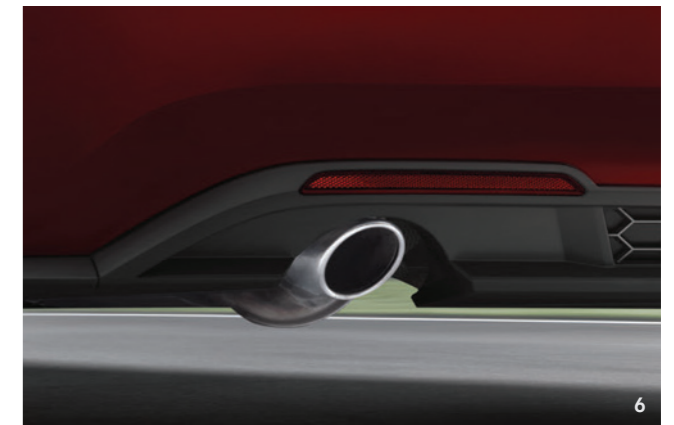

Power never looked so good

The Vento doesn't just grab your attention as it approaches, it leaves you wanting more. The stunning R16 'Portago' Alloys make a statement every time you go for a spin. The LED headlamps with Daytime Running Lights set you apart from the rest, while the sleek body-coloured Door Handles with Chrome Strip complement the Vento's distinct profile.

1. 1 R16 'Portago' Grey Alloys
2. 2 Electronically Foldable Side Mirrors
3. 3 LED Headlamps with Daytime Running Lights
4. 4 Body-coloured Door Handles with Chrome Strips
5. 5 The sleek Air Dam, Fog and Static Cornering Lights
6. 6 Chrome Exhaust

The Chrome Exhaust gives the machine its subtle, yet stately voice. The Vento also comes with superior Fog Lamps and Cornering Lights, that give full visibility during rough weather. Its Electronically Foldable Side Mirrors with integrated Turn Indicators, can be controlled from your seat with a mere touch of a button.