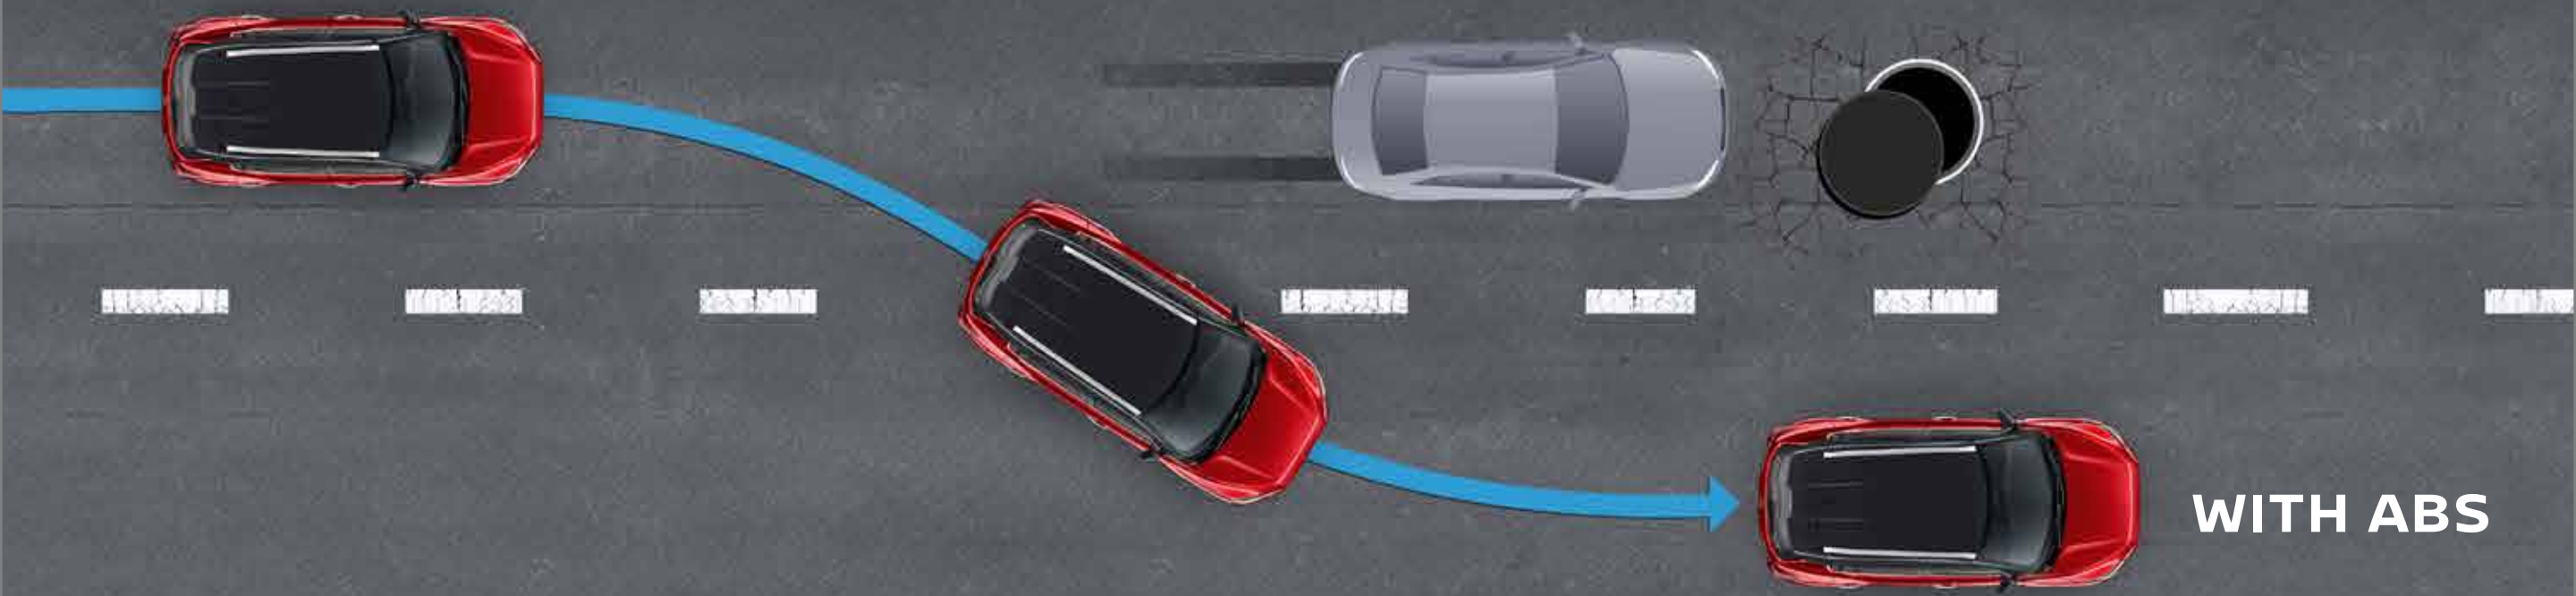

WITHOUT ABS

WITH ABS

ANTI-LOCK BRAKING SYSTEM (ABS) WITH ELECTRONIC BRAKEFORCE DISTRIBUTION (EBD)

A road full of surprises can never be a threat with two intuitive safety systems in the all new Nissan Magnite - ABS & EBD.