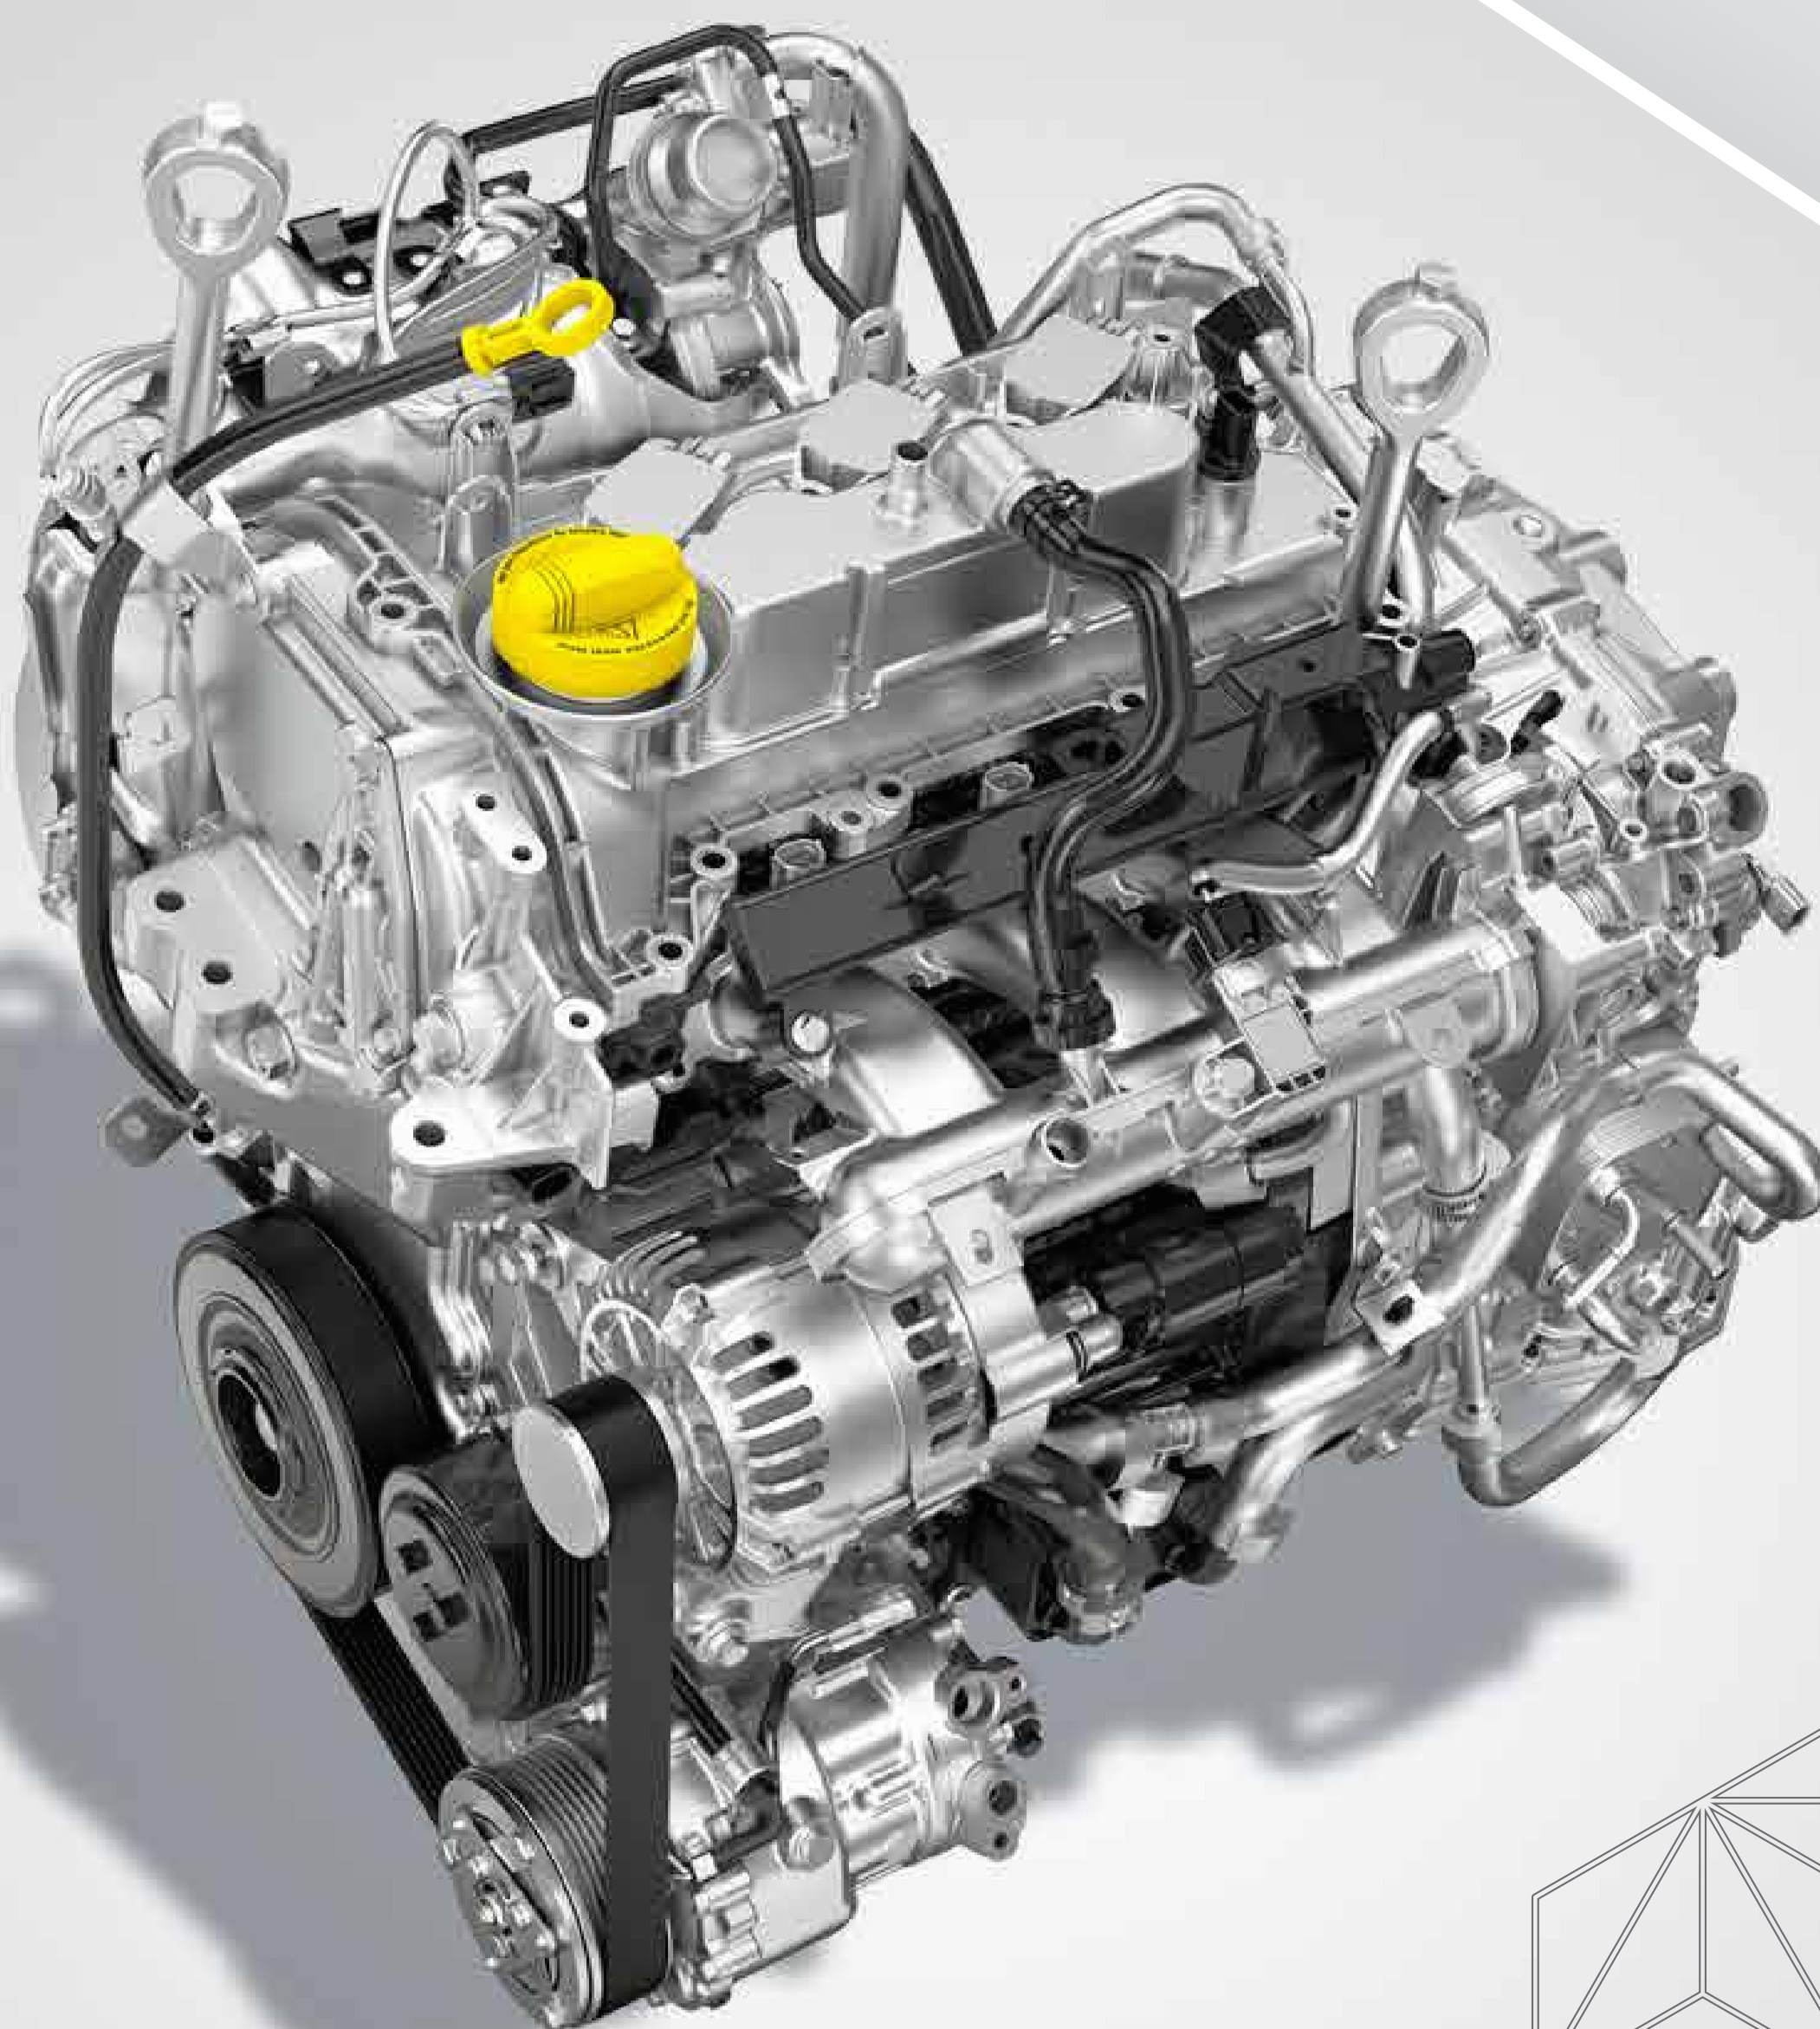

MOST POWERFUL HRAO 1.0L TURBO ENGINE

Now, start every journey with the power of HRAO 1.0L engine coursing through the car, resulting in quicker and smoother acceleration.