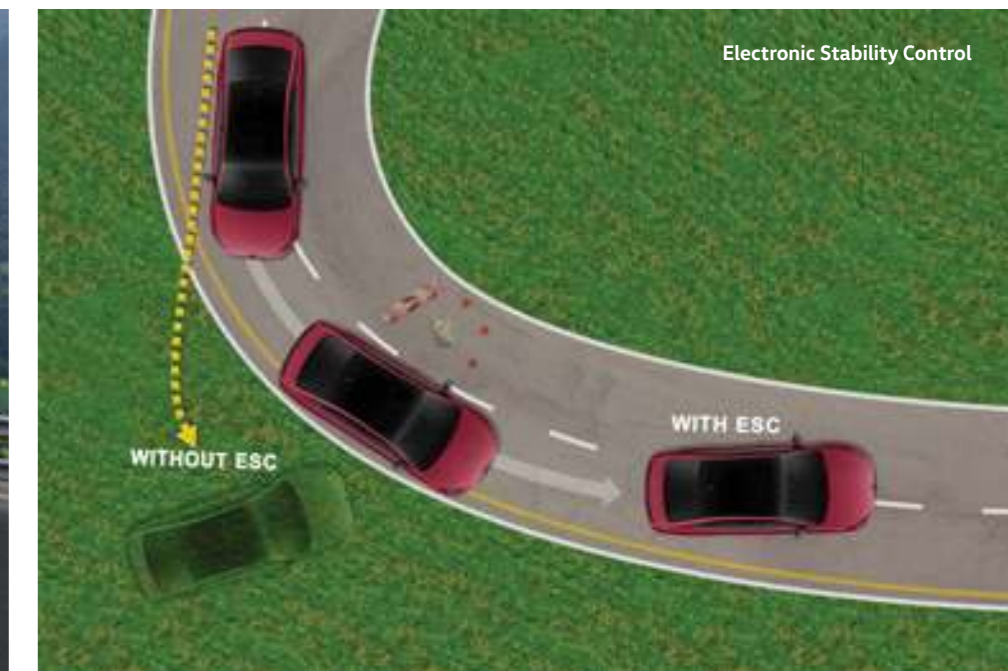

The Virtus is packed with over 40 safety features. Up to 6 airbags ensure safety in the event of a critical incidence and Electronic Stability Control detects critical situations and prevents skidding. Park Distance Control & rear view camera make parking in tight spots easier than ever. Multi-collision Brakes, and Hill Hold Control keep you secure. LED headlamps with LED DRLs and LED taillamps illuminate your surroundings, for an assured driving experience. While tire pressure deflation warning, 5 adjustable headrest for all passengers, and ISOFIX child seat anchorage make the Virtus a safe choice.