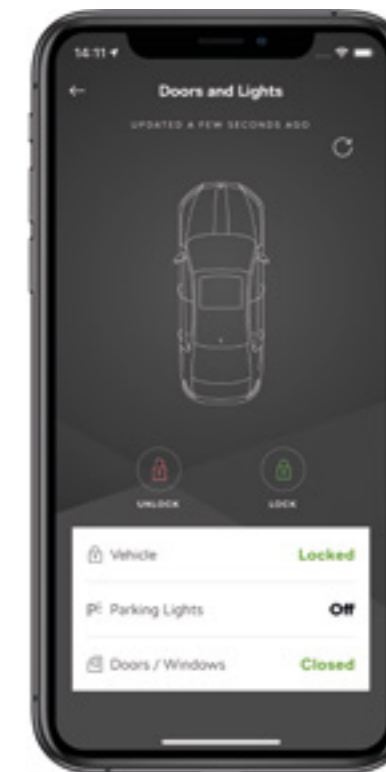

CONNECTIVITY

MyŠKODA

ŠKODA CONNECT AND OTHER DIGITAL SERVICES IN YOUR POCKET

It's about the journey, not just the destination – and with the ŠKODA OCTAVIA, everyone in the vehicle can enjoy the trip. A connected multimedia system makes it easy to communicate with friends and family, get the information you need, and keep you and your passengers happy and entertained while you drive.

With the MyŠKODA app you can enjoy even greater interaction with your vehicle. Use the app to remotely check the status of your vehicle, lock or unlock it, or display its parking position. Benefit from statistical insights into your last trip and use them to plan a more efficient route next time. The app also offers access to the vehicle manual or allows you to interact with your preferred service partner, with a number of further functions just waiting to be explored.

With the MyŠKODA app in place, your car remains under your control at all times. The app is available for download via the App Store (iOS) and Google Play (Android). ŠKODA Connect services are available based on the ordered service bundle: Infotainment Online or Proactive Service and Remote Access.