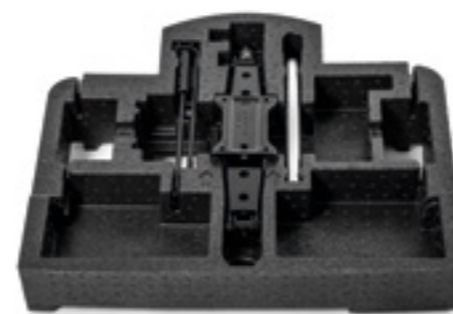

Spare wheel set

5E3 093 860