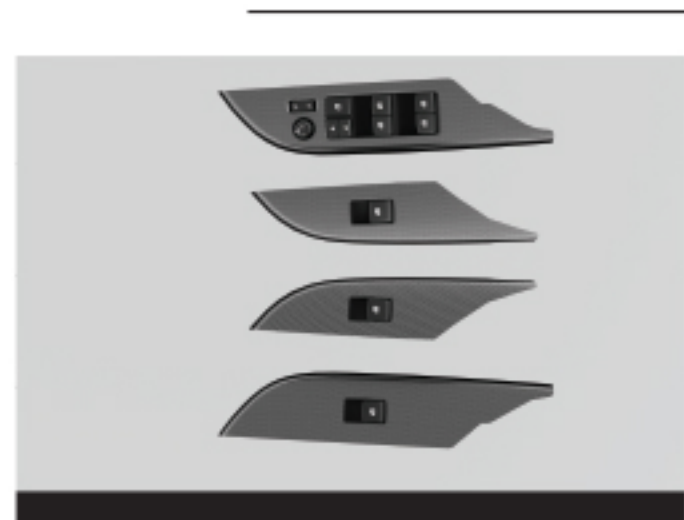

Door handle cover - sporty

Radiator grille chrome

Fuel lid garnish hibosscal

Car cover\*

BEST-IN-CLASS INTERIORS.  
THAT MAKE YOU FEEL

*Awesome*

Floor mat

Sporty panel set