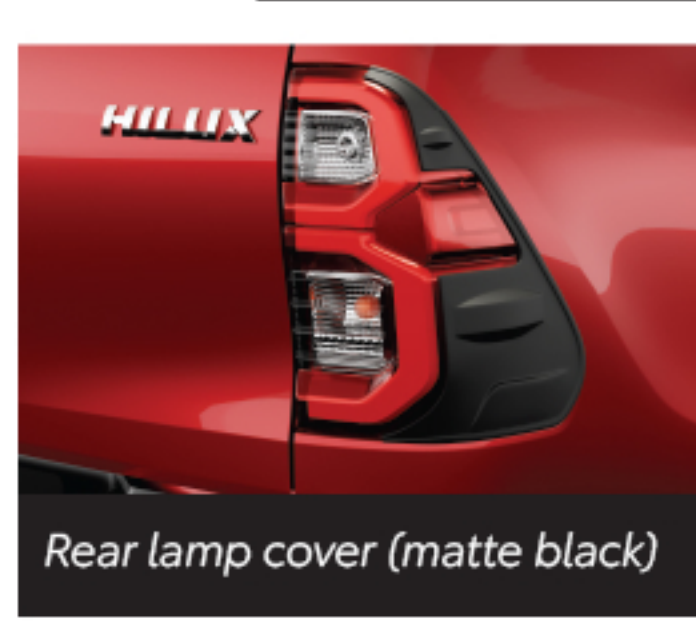

ADD MORE AWESOME. TO  
*Awesome*

ACCESSORIES TO GO WITH YOUR HILUX.

**HILUX**  
LIVE A FULLER LIFE

SMART & STYLISH EXTERIORS.  
THAT MAKE YOU LOOK

*Awesome*

Fender mirror

Stylish bar

Stylish bar (matte black\*)

Over fender (silver)

Front under run (silver\*)

Side visor

Side molding (silver)

Led head lamp cover (matte black)

Rear lamp cover (matte black)

Tail gate garnish (matte black)

Wheel house liner set