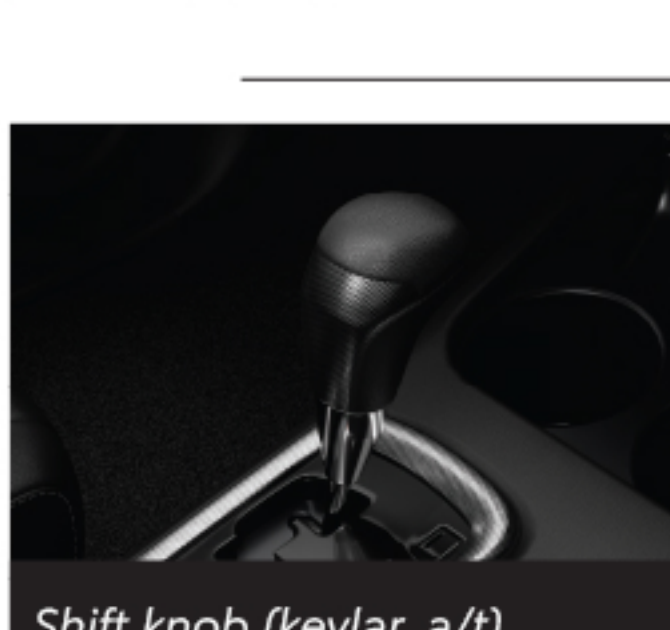

Over fender (silver)

Front under run (silver\*)

Side visor

Side molding (silver)

Led head lamp cover (matte black)

Rear lamp cover (matte black)

Tail gate garnish (matte black)

Wheel house liner set

Door handle cover - sporty

Radiator grille chrome

Fuel lid garnish hibosscal

Car cover\*

BEST-IN-CLASS INTERIORS.  
THAT MAKE YOU FEEL

*Awesome*

Floor mat

Sporty panel set

Arm rest

Shift lever plate (kevlar, a/t)

Shift knob (kevlar, a/t)

Scuff plate

ELECTRICAL ADD-ONS.  
THAT MAKE YOUR EXPERIENCE

*Awesome*

**HILUX**  
LIVE A FULLER LIFE

Air compressor\*