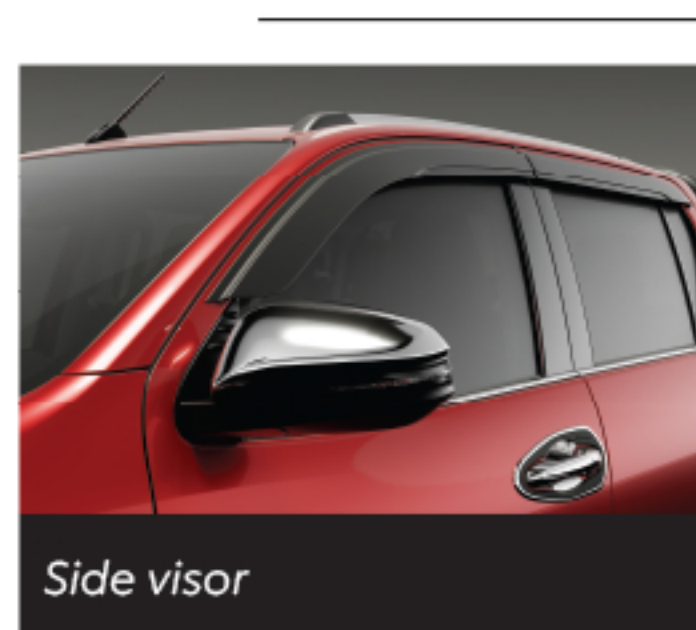

ADD MORE AWESOME. TO  
*Awesome*

ACCESSORIES TO GO WITH YOUR HILUX.

**HILUX**  
LIVE A FULLER LIFE

SMART & STYLISH EXTERIORS.  
THAT MAKE YOU LOOK

*Awesome*

Fender mirror

Stylish bar

Stylish bar (matte black\*)

Over fender (silver)

Front under run (silver\*)

Side visor

Side molding (silver)

Led head lamp cover (matte black)

Rear lamp cover (matte black)

Tail gate garnish (matte black)

Wheel house liner set