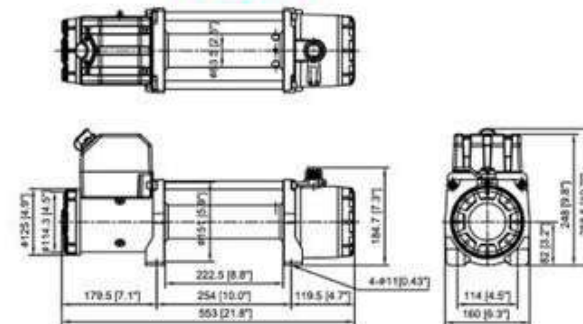

Rated line pull: 5,443 kg (12,000 lb) single line
Motor: 4,847 w/6.5 hp 12V series wound
Gear ratio: 3-stage planetary 234.6:1
Clutch (freespooling): Rotating ring gear
Brake (inside the drum): Exclusive brake design with No. 37C device
Winch construction: Aluminum die cast housings with steel drum
Drum size: 63.5 x 222.5L mm (2.5" x 8.8"L)
Control: Waterproof remote w/5 m cord
Rope size:
Galvanized aircraft A7 x 19 wire rope, 10.3 mm x 25.5 m (13/32" x 83.7')
Synthetic rope, 11 mm x 25.5 m (7/16" x 83.7')
Mounting bolt pattern: 254 x 114 mm (10" x 4.5")
Winch weight: GIO 120: 37.7 kg/83.1 lb ; GIO 120s: 35.2 kg/77.6 lb
Gross weight: GIO 120: 52.7kg/116 lb ; GIO 120s: 47.2 kg/104.1 lb
Box dimension: 650 x 195 x 415 mm (25.6" x 7.7" x 16.3")

Google Photos