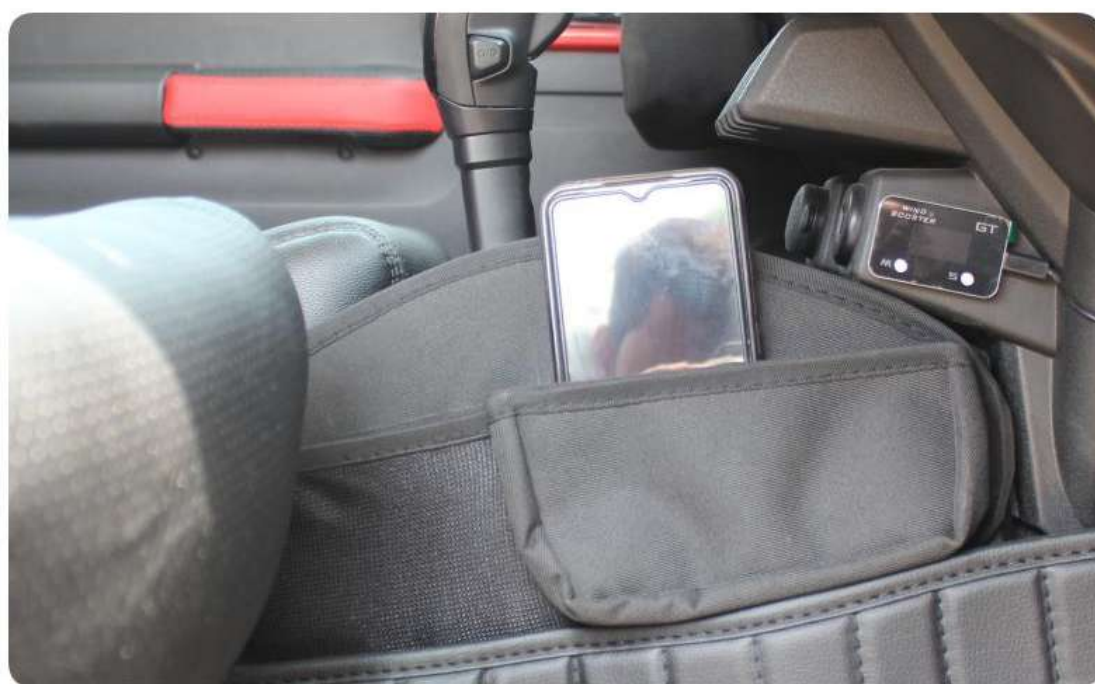

2. Leg Padding

₹ 2,490/- incl. Tax