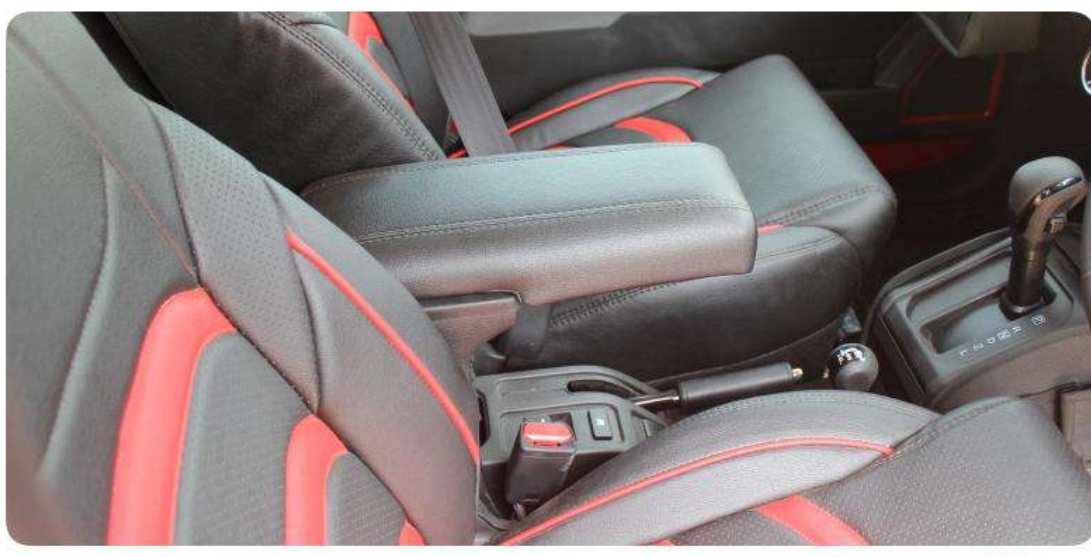

Interiors

Arm Rest

1. Front Arm-Rest

₹ 4,490/- incl. Tax

CLICK