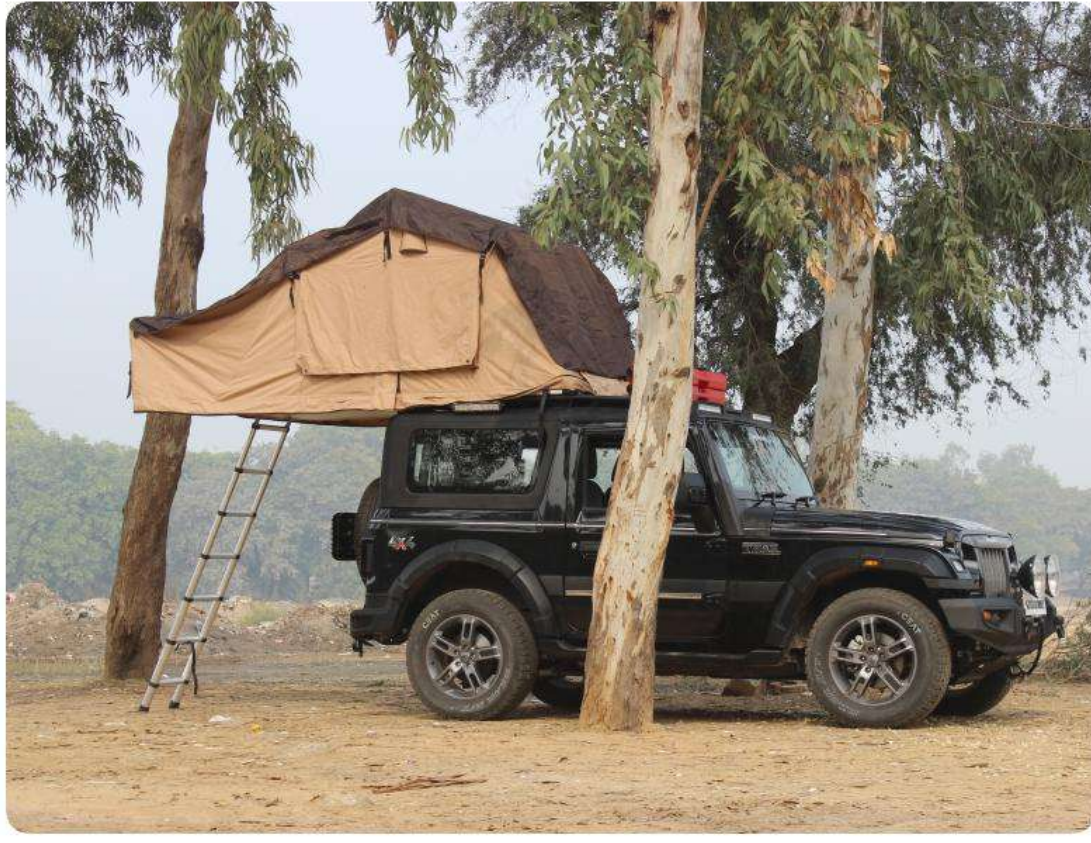

Expedition

Camping

5. Mark Sports Rooftop Tent (2 Person)

₹ 89,990/- incl. Tax