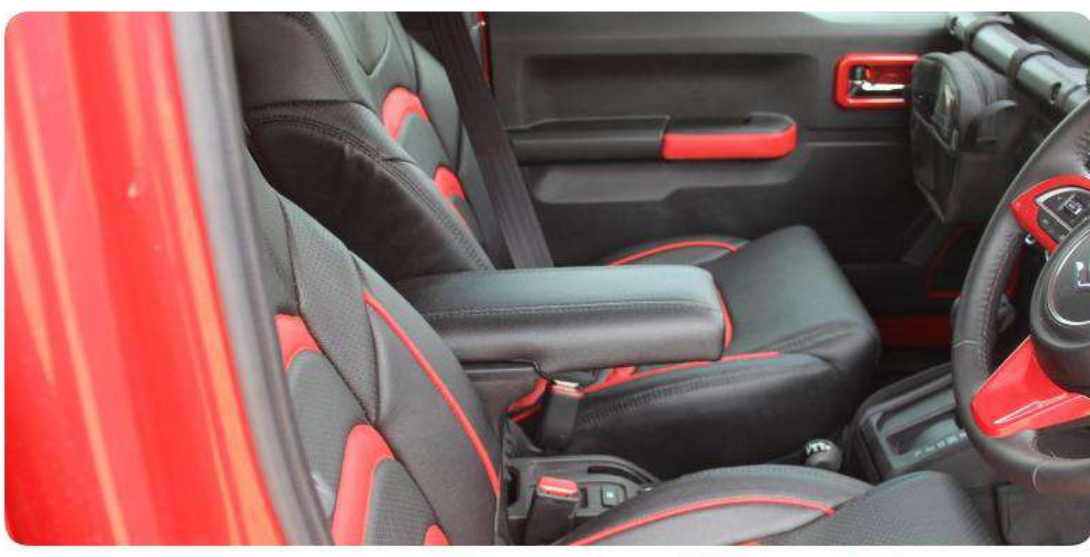

Interiors

Arm Rest

1. Front Arm-Rest

₹ 4,490/- incl. Tax

CLICK