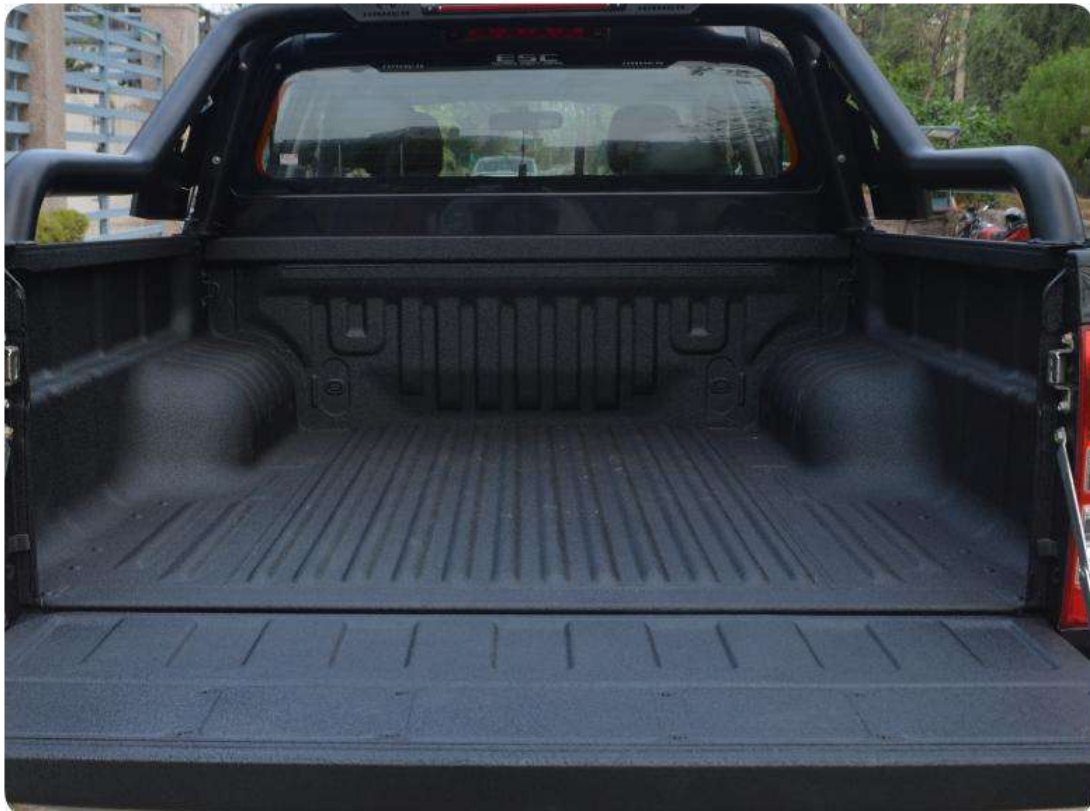

- 1. Exterior Body** ₹ 99,990/- incl. Tax
- 2. Exterior Body XL** ₹ 1,44,990/- incl. Tax

CLICK

Line-X **Hard Cover**

3. Hardtop ₹ 19,990/- incl. Tax

4. Deck Cover ₹ 19,990/- incl. Tax

Line-X Floor

- 5. **Bedliner** ₹ 27,990/- incl. Tax
- 6. **Floor Bed** ₹ 27,990/- incl. Tax