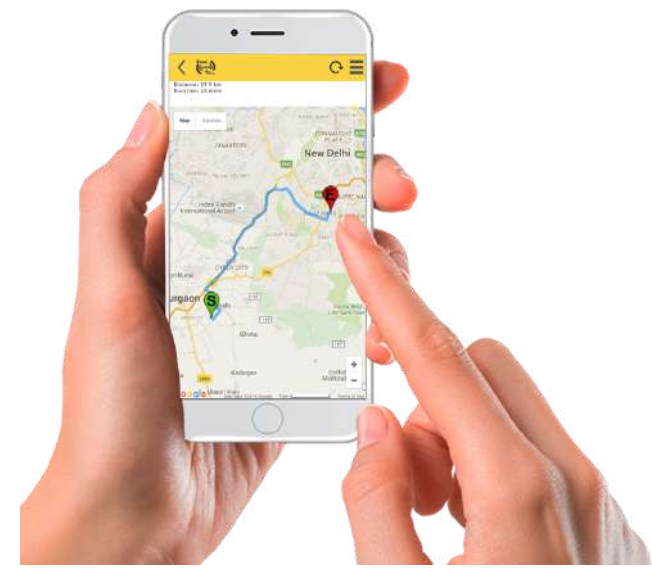

2. Track-N-Tell GPS Tracker ₹ 7,490/- incl. Tax