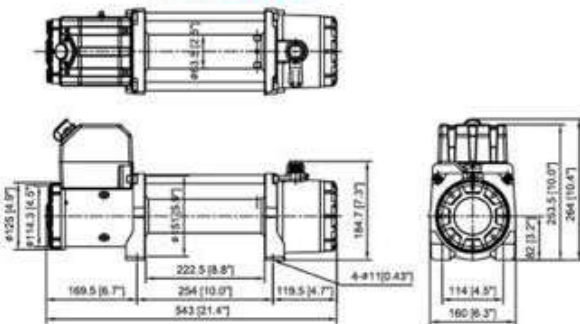

Rated line pull: 4,535 kg (10,000 lb) single line
Motor: 4,101 w/5.5 hp 12V series wound
Gear ratio: 3-stage planetary 234.6:1
Clutch (freespooling): Rotating ring gear
Brake (inside the drum): Exclusive brake design with No. 37C device
Winch construction: Aluminum die cast housings with steel drum
Drum size: 63.5 x 222.5L mm (2.5" x 8.8"L)
Control: Waterproof remote w/5 m cord
Rope size:
Galvanized aircraft A7 x 19 wire rope, 9.5 mm x 26 m (3/8" x 85.3')
Synthetic rope, 10 mm x 26 m (3/8" x 85.3')
Mounting bolt pattern: 254 x 114 mm (10" x 4.5")
Winch weight: GIO 100: 35.6 kg/78.5 lb ; GIO 100s: 33.7 kg/74.3 lb
Gross weight: GIO 100: 50.6 kg/111.5 lb ; GIO 100s: 45.2 kg/99.6 lb
Box dimension: 650 x 195 x 415 mm (25.6" x 7.7" x 16.3")