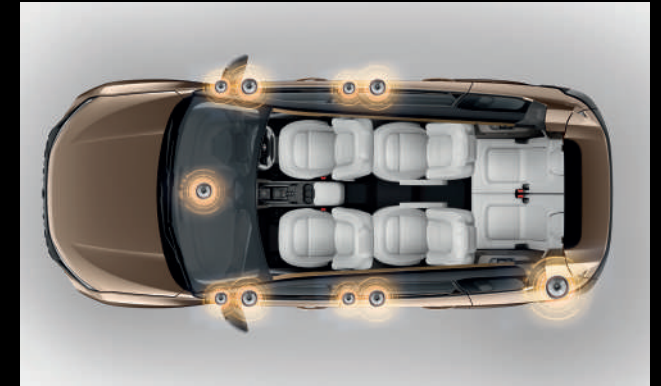

HARMAN AUDIOWORX WITH JBL MUSIC SYSTEM

Surround yourself with blockbuster entertainment while on the move.