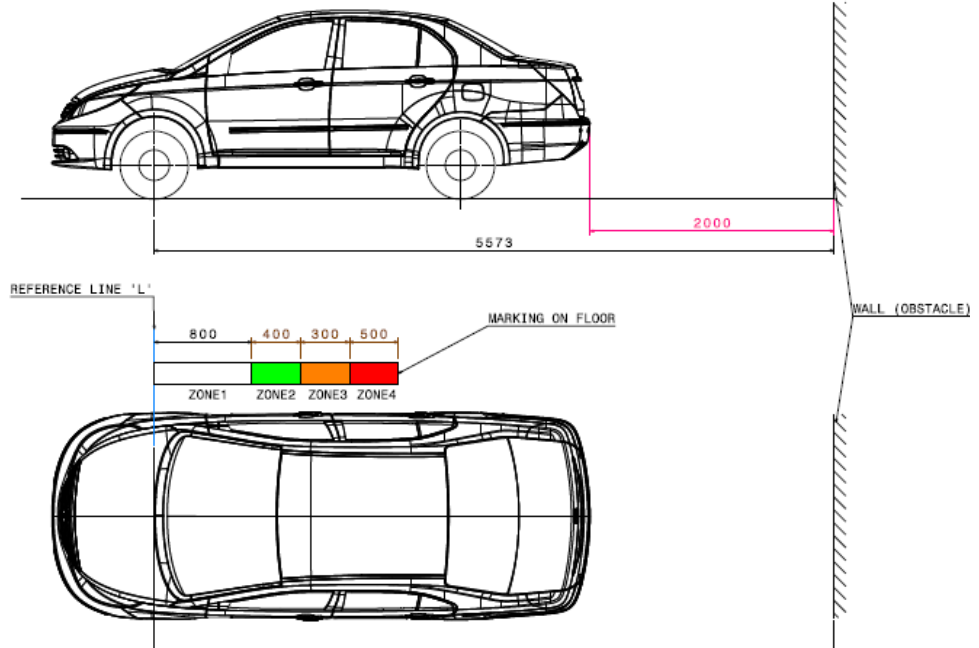

54211025AH7R – Tyrian Wine Manza Elan Celebration Quadraj⁹⁰ BS4

Reverse Park Audio assist

- 4 sensors placed on the rear bumper

The reverse park audio assist works as follows:

- Place the car at a distance of 2000 mm from an obstacle as shown above
- Engage reverse gear- buzzer will sound for 0.8 sec- indicating healthy system
- Slowly move the car towards wall for 800 mm- No beep heard during this travel
- Zone2- Green- Move again 400m towards wall- SLOW BEEP is heard
- Zone3- Amber- In next 300 mm travel towards wall- BEEP is Faster than in Zone2
- Zone4- Red- As soon as zone3 travel is finished, CONTINUOUS BEEP is heard in Zone4
- Stop the car as it is close to obstacle now