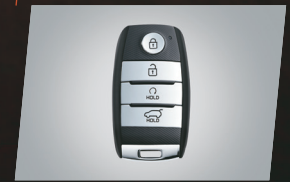

— PRESENTING —
SELTOS
BADASS BY DESIGN
1ST ANNIVERSARY EDITION

Packed with New Badass Features

Rugged New Looks

Aggressive Tusk Shape Skid Plate with Silver Diffuser Fins & Tangerine Fog Lamp Bezel

Stylish Raven Black Skid Plate with Silver Diffuser Fins & Tangerine Dual Muffler Design

Sporty Dual Tone Color Options

Futuristic New Addition

Smart Key Remote Engine Start (MT/IVT)

@KiaMotorsIN

@KiaMotorsIN

Kia Motors India

@KiaMotorsIN

The Power to Surprise